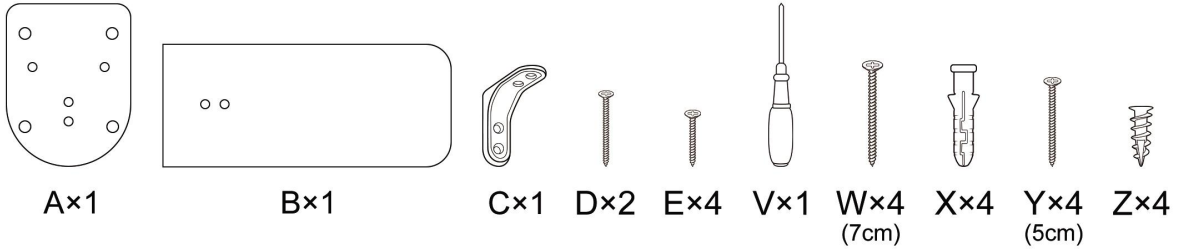

Wall Mounted Cat Furniture

•Cat Furniture(CW372-064)

Packing list

Installation steps

1

2

Wall Mounted Cat Furniture

•Cat Furniture(CW372-084)

Packing list

A×1

B×1

C×1

D×2

E×10

V×1

W×4
(7cm)

X×4

Y×4
(5cm)

Z×4

Installation steps

1

2

3