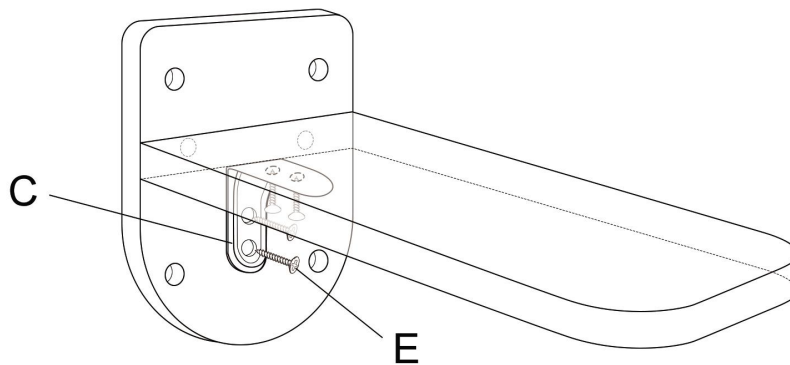

Wall Mounted Cat Furniture

•Cat Furniture(CW372-064)

Packing list

Installation steps

1

2

Wall Mounted Cat Furniture

•Cat Furniture(CW372-084)

Packing list

A×1

B×1

C×1

D×2

E×10

V×1

W×4
(7cm)

X×4

Y×4
(5cm)

Z×4

Installation steps

1

2

3