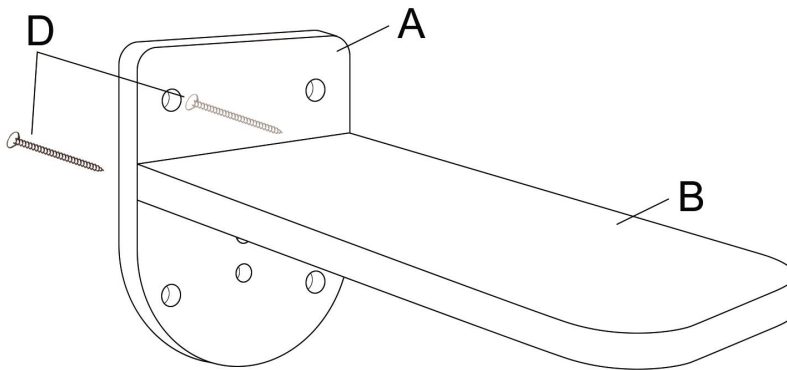

Wall Mounted Cat Furniture

•Cat Furniture(CW372-064)

Packing list

Installation steps

1

2

Wall Mounted Cat Furniture

•Cat Furniture(CW372-084)

Packing list

A×1

B×1

C×1

D×2

E×10

V×1

W×4
(7cm)

X×4

Y×4
(5cm)

Z×4

Installation steps

1

2

3