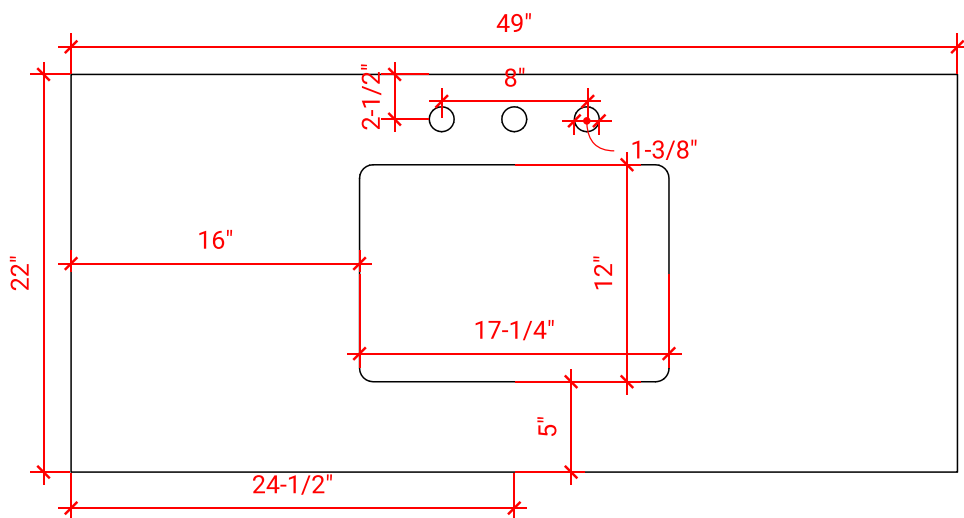

KENSINGTON 48" SINGLE SINK BASE CABINET

BASE CABINET DIMENSIONS

48" W x 21.5" D x 34.5" H

FEATURES

- Solid wood frame & plywood panels
- Dovetail drawers and joints
- Soft closing doors & drawers

HARDWARE FINISHES

49" W x 22" D x 0.75" H

COUNTERTOP OPTIONS

Carrara Marble
CW2-049S-REC-CT

FEATURES

- Solid countertop with mitered edges & seams
- Undermount white rectangular sink
- Pre-drilled for 8" widespread faucet

INCLUDED

- Countertop
- Matching Backsplash
- Rectangle Sink

COUNTERTOP PLAN VIEW

EDGE SIDE VIEW

THREE DIMENSIONAL COUNTERTOP VIEW

49" SINGLE OVAL SINK COUNTERTOP WITH 1.5 IN. THICKNESS

OVERALL DIMENSIONS

49" W x 22" D x 1.5" H

- Countertop
- Matching Backsplash
- Oval Sink

COUNTERTOP PLAN VIEW

EDGE SIDE VIEW

THREE DIMENSIONAL COUNTERTOP VIEW

49" SINGLE RECTANGLE SINK COUNTERTOP WITH 1.5 IN. THICKNESS

OVERALL DIMENSIONS

49" W x 22" D x 1.5" H