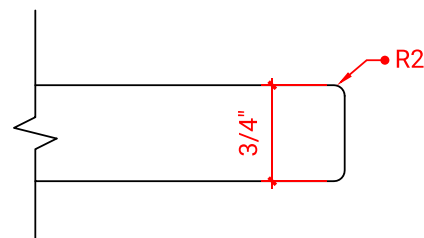

49" W x 22" D x 0.75" H

COUNTERTOP OPTIONS

Carrara Marble
CW2-049S-REC-CT

FEATURES

- Solid countertop with mitered edges & seams
- Undermount white rectangular sink
- Pre-drilled for 8" widespread faucet

INCLUDED

- Countertop
- Matching Backsplash
- Rectangle Sink

COUNTERTOP PLAN VIEW

EDGE SIDE VIEW

THREE DIMENSIONAL COUNTERTOP VIEW

49" SINGLE OVAL SINK COUNTERTOP WITH 1.5 IN. THICKNESS

OVERALL DIMENSIONS

49" W x 22" D x 1.5" H

- Countertop
- Matching Backsplash
- Oval Sink

COUNTERTOP PLAN VIEW

EDGE SIDE VIEW

THREE DIMENSIONAL COUNTERTOP VIEW

49" SINGLE RECTANGLE SINK COUNTERTOP WITH 1.5 IN. THICKNESS

OVERALL DIMENSIONS

49" W x 22" D x 1.5" H