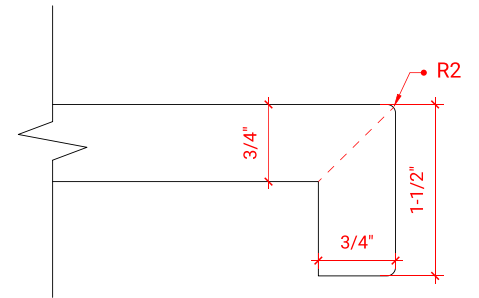

- Countertop
- Matching Backsplash
- Rectangle Sink

COUNTERTOP PLAN VIEW

EDGE SIDE VIEW

THREE DIMENSIONAL COUNTERTOP VIEW

49" SINGLE OVAL SINK COUNTERTOP WITH 1.5 IN. THICKNESS

OVERALL DIMENSIONS

49" W x 22" D x 1.5" H

- Countertop
- Matching Backsplash
- Oval Sink

COUNTERTOP PLAN VIEW

EDGE SIDE VIEW

THREE DIMENSIONAL COUNTERTOP VIEW

49" SINGLE RECTANGLE SINK COUNTERTOP WITH 1.5 IN. THICKNESS

OVERALL DIMENSIONS

49" W x 22" D x 1.5" H