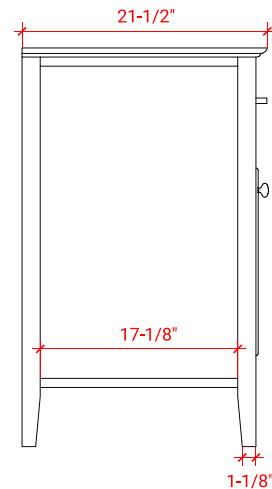

KENSINGTON 48" SINGLE SINK BASE CABINET

BASE CABINET DIMENSIONS

48" W x 21.5" D x 34.5" H

FEATURES

- Solid wood frame & plywood panels
- Dovetail drawers and joints
- Soft closing doors & drawers

HARDWARE FINISHES

Brushed Nickel   Satin Brass   Matte Black   Polished Chrome

AVAILABLE COLORS

White   Grey   Midnight Blue   Espresso

FRONT VIEW

SIDE VIEW

PLAN VIEW