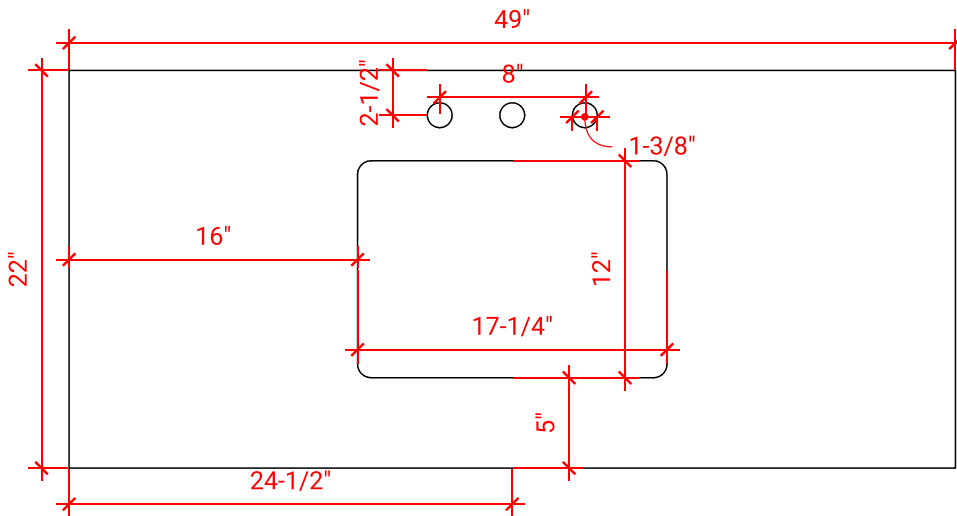

KENSINGTON 48" SINGLE SINK BASE CABINET

BASE CABINET DIMENSIONS

48" W x 21.5" D x 34.5" H

FEATURES

- Solid wood frame & plywood panels
- Dovetail drawers and joints
- Soft closing doors & drawers

HARDWARE FINISHES

- Countertop
- Matching Backsplash
- Rectangle Sink

COUNTERTOP PLAN VIEW

EDGE SIDE VIEW

THREE DIMENSIONAL COUNTERTOP VIEW

49" SINGLE OVAL SINK COUNTERTOP WITH 1.5 IN. THICKNESS

OVERALL DIMENSIONS

49" W x 22" D x 1.5" H

- Countertop
- Matching Backsplash
- Oval Sink

COUNTERTOP PLAN VIEW

EDGE SIDE VIEW

THREE DIMENSIONAL COUNTERTOP VIEW

49" SINGLE RECTANGLE SINK COUNTERTOP WITH 1.5 IN. THICKNESS

OVERALL DIMENSIONS

49" W x 22" D x 1.5" H

INCLUDED

- Countertop
- Matching Backsplash
- Rectangle Sink

COUNTERTOP PLAN VIEW

EDGE SIDE VIEW

THREE DIMENSIONAL COUNTERTOP VIEW