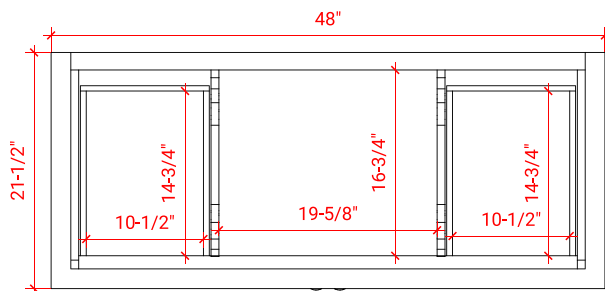

KENSINGTON 48" SINGLE SINK BASE CABINET

BASE CABINET DIMENSIONS

48" W x 21.5" D x 34.5" H

FEATURES

- Solid wood frame & plywood panels
- Dovetail drawers and joints
- Soft closing doors & drawers

HARDWARE FINISHES

Brushed Nickel   Satin Brass   Matte Black   Polished Chrome

AVAILABLE COLORS

White   Grey   Midnight Blue   Espresso

FRONT VIEW

SIDE VIEW

PLAN VIEW