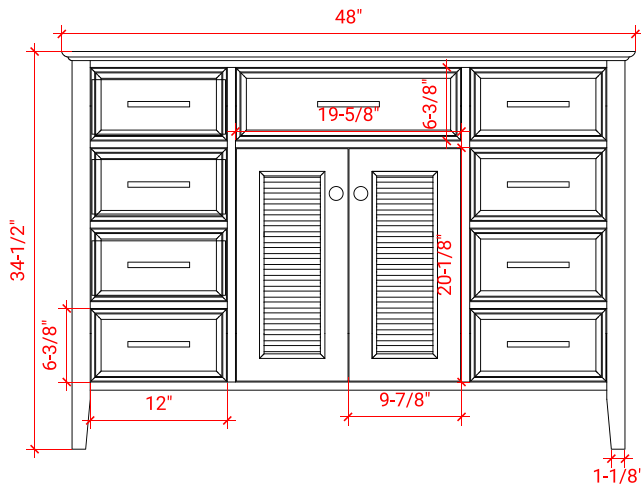

KENSINGTON 48" SINGLE SINK BASE CABINET

BASE CABINET DIMENSIONS

48" W x 21.5" D x 34.5" H

FEATURES

- Solid wood frame & plywood panels
- Dovetail drawers and joints
- Soft closing doors & drawers

HARDWARE FINISHES

Brushed Nickel   Satin Brass   Matte Black   Polished Chrome

AVAILABLE COLORS

White   Grey   Midnight Blue   Espresso

FRONT VIEW

SIDE VIEW

PLAN VIEW