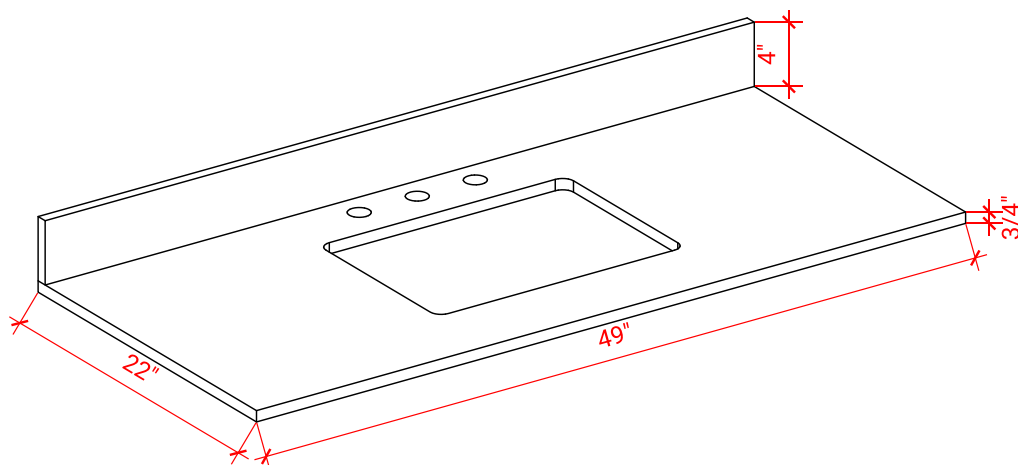

49" W x 22" D x 0.75" H

COUNTERTOP OPTIONS

Carrara Marble
CW2-049S-REC-CT

FEATURES

- Solid countertop with mitered edges & seams
- Undermount white rectangular sink
- Pre-drilled for 8" widespread faucet

INCLUDED

- Countertop
- Matching Backsplash
- Rectangle Sink

COUNTERTOP PLAN VIEW

EDGE SIDE VIEW

THREE DIMENSIONAL COUNTERTOP VIEW

49" SINGLE OVAL SINK COUNTERTOP WITH 1.5 IN. THICKNESS

OVERALL DIMENSIONS

49" W x 22" D x 1.5" H

- Countertop
- Matching Backsplash
- Oval Sink

COUNTERTOP PLAN VIEW

EDGE SIDE VIEW

THREE DIMENSIONAL COUNTERTOP VIEW

49" SINGLE RECTANGLE SINK COUNTERTOP WITH 1.5 IN. THICKNESS

OVERALL DIMENSIONS

49" W x 22" D x 1.5" H

INCLUDED

- Countertop
- Matching Backsplash
- Rectangle Sink

COUNTERTOP PLAN VIEW

EDGE SIDE VIEW

THREE DIMENSIONAL COUNTERTOP VIEW