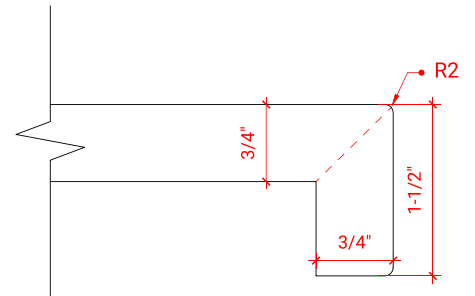

- Countertop
- Matching Backsplash
- Rectangle Sink

COUNTERTOP PLAN VIEW

EDGE SIDE VIEW

THREE DIMENSIONAL COUNTERTOP VIEW

49" SINGLE OVAL SINK COUNTERTOP WITH 1.5 IN. THICKNESS

OVERALL DIMENSIONS

49" W x 22" D x 1.5" H

- Countertop
- Matching Backsplash
- Oval Sink

COUNTERTOP PLAN VIEW

EDGE SIDE VIEW

THREE DIMENSIONAL COUNTERTOP VIEW

49" SINGLE RECTANGLE SINK COUNTERTOP WITH 1.5 IN. THICKNESS

OVERALL DIMENSIONS

49" W x 22" D x 1.5" H

COUNTERTOP OPTIONS

Carrara Marble
CW-049S-REC-CT

White Quartz
WQ-049S-REC-CT

FEATURES

- Solid countertop with mitered edges & seams
- Undermount white rectangular sink
- Pre-drilled for 8" widespread faucet

INCLUDED

- Countertop
- Matching Backsplash
- Rectangle Sink

COUNTERTOP PLAN VIEW

EDGE SIDE VIEW

THREE DIMENSIONAL COUNTERTOP VIEW