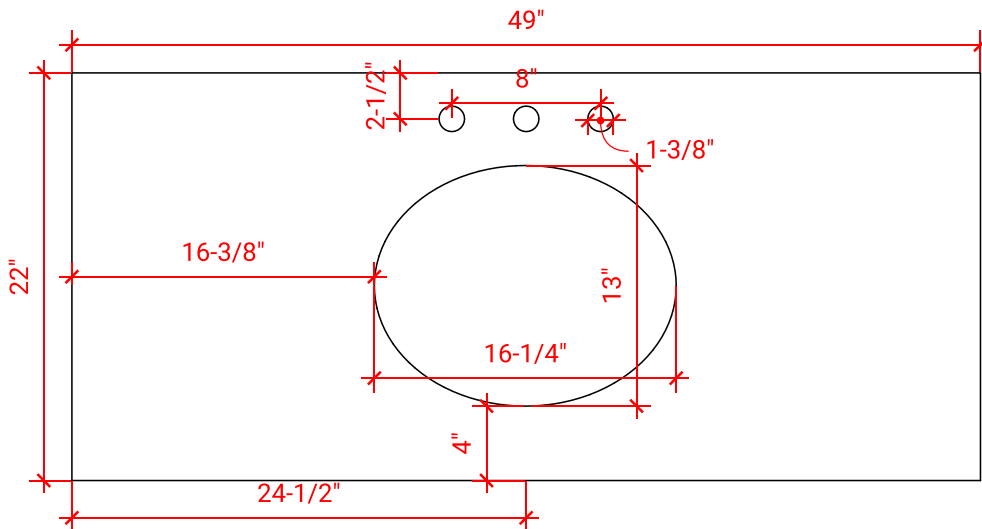

49" W x 22" D x 0.75" H

COUNTERTOP OPTIONS

Carrara Marble
CW2-049S-REC-CT

FEATURES

- Solid countertop with mitered edges & seams
- Undermount white rectangular sink
- Pre-drilled for 8" widespread faucet

INCLUDED

- Countertop
- Matching Backsplash
- Rectangle Sink

COUNTERTOP PLAN VIEW

EDGE SIDE VIEW

THREE DIMENSIONAL COUNTERTOP VIEW

49" SINGLE OVAL SINK COUNTERTOP WITH 1.5 IN. THICKNESS

OVERALL DIMENSIONS

49" W x 22" D x 1.5" H

- Countertop
- Matching Backsplash
- Oval Sink

COUNTERTOP PLAN VIEW

EDGE SIDE VIEW

THREE DIMENSIONAL COUNTERTOP VIEW

49" SINGLE RECTANGLE SINK COUNTERTOP WITH 1.5 IN. THICKNESS

OVERALL DIMENSIONS

49" W x 22" D x 1.5" H

INCLUDED

- Countertop
- Matching Backsplash
- Rectangle Sink

COUNTERTOP PLAN VIEW

EDGE SIDE VIEW

THREE DIMENSIONAL COUNTERTOP VIEW