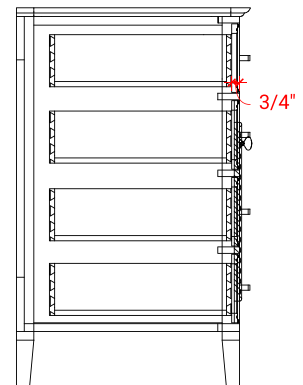

KENSINGTON 48" SINGLE SINK BASE CABINET

BASE CABINET DIMENSIONS

48" W x 21.5" D x 34.5" H

FEATURES

- Solid wood frame & plywood panels
- Dovetail drawers and joints
- Soft closing doors & drawers

HARDWARE FINISHES

Brushed Nickel   Satin Brass   Matte Black   Polished Chrome

AVAILABLE COLORS

White   Grey   Midnight Blue   Espresso

FRONT VIEW

SIDE VIEW

PLAN VIEW