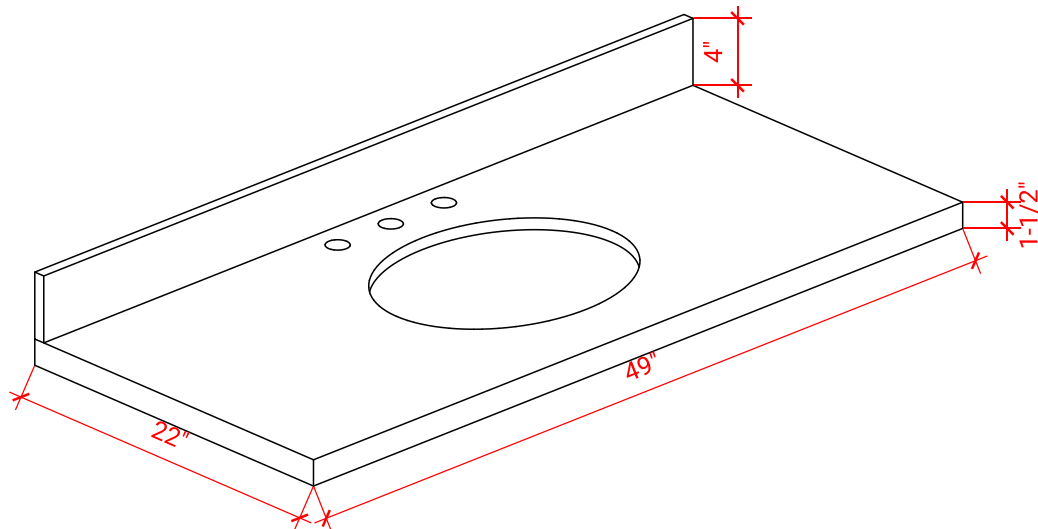

- Countertop
- Matching Backsplash
- Rectangle Sink

COUNTERTOP PLAN VIEW

EDGE SIDE VIEW

THREE DIMENSIONAL COUNTERTOP VIEW

49" SINGLE OVAL SINK COUNTERTOP WITH 1.5 IN. THICKNESS

OVERALL DIMENSIONS

49" W x 22" D x 1.5" H

- Countertop
- Matching Backsplash
- Oval Sink

COUNTERTOP PLAN VIEW

EDGE SIDE VIEW

THREE DIMENSIONAL COUNTERTOP VIEW

49" SINGLE RECTANGLE SINK COUNTERTOP WITH 1.5 IN. THICKNESS

OVERALL DIMENSIONS

49" W x 22" D x 1.5" H

INCLUDED

- Countertop
- Matching Backsplash
- Rectangle Sink

COUNTERTOP PLAN VIEW

EDGE SIDE VIEW

THREE DIMENSIONAL COUNTERTOP VIEW