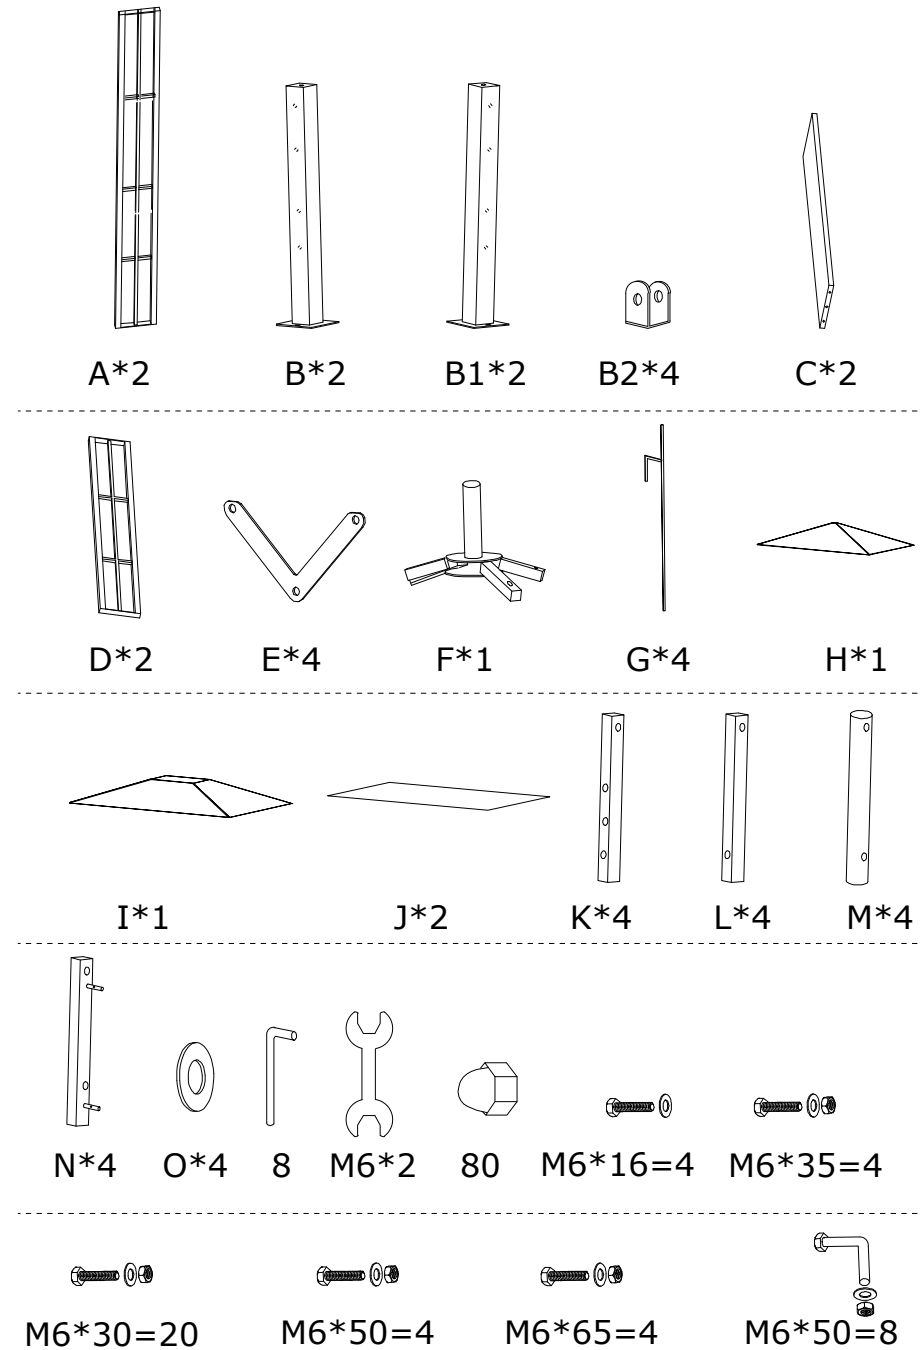

USER'S MANUAL

Grill Gazebo Shelter

THIS INSTRUCTION BOOKLET CONTAINS **IMPORTANT** SAFETY INFORMATION. PLEASE READ AND KEEP FOR FUTURE REFERENCE.

Before You Start

- ⚠ Please read all instructions carefully.
- ⚠ Retain instructions for future reference.
- ⚠ Separate and count all parts and hardware.
- ⚠ Read through each step carefully and follow the proper order.
- ⚠ We recommend that, where possible, all items are assembled near to the area in which they will be placed in use, to avoid moving the product unnecessarily once assembled.
- ⚠ Always place the product on a flat, steady and stable surface.
- ⚠ Keep all small parts and packaging materials for this product away from babies and children as they potentially pose a serious choking hazard.

1

3

2

4

5

6

7

8