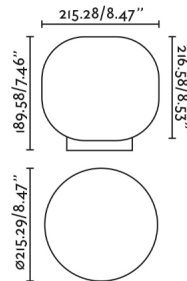

AMELIA is a white table lamp designed by Héctor Serrano, with a very light style, with sinuous and organic shapes that mimics and subtly enriches the space. The rounded diffuser makes it has a larger emitting surface and prevents glare, making it perfect as ambient lighting.

### General characteristics

Fixation	Table
voltage	120V
Hertz	60Hz
Cable length	0.02 ft
Switch type	On/Off
Max. Power	7W