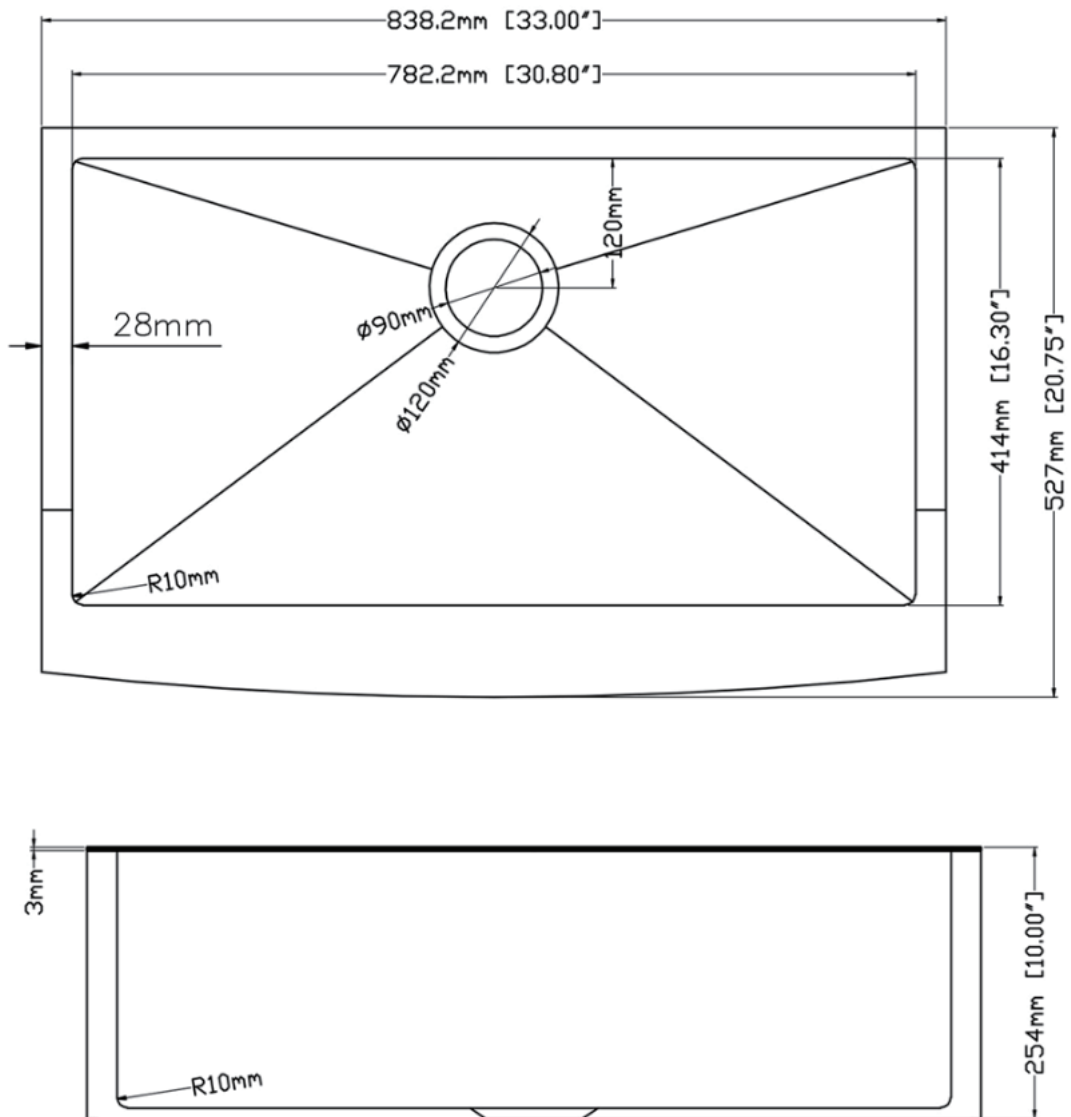

Dimension/Specification

RX-SS48-3321RG