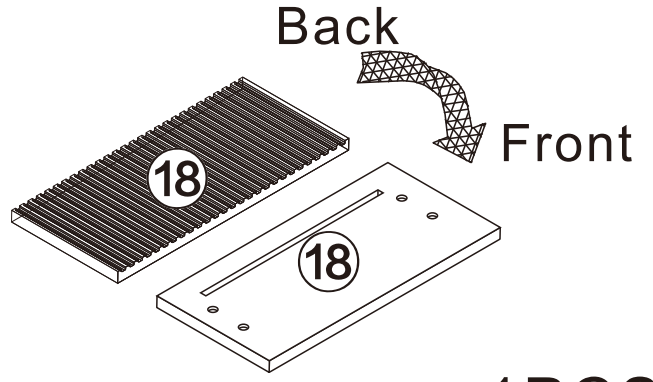

BOOKCASE

L600*W300*H2180MM

Installation Instructions

Notes: Don't tighten screws completely at first, just in case parts were assembled wrongly and need disassemble. Tighten screws at last when all parts are put together.

Disassembly and installation of accessories

A 58PCS	B 58PCS	C 24PCS	D 6PCS	E 12PCS	F 16PCS	G 14PCS	 Tools Recommended
							
15*10mm	6*28mm	3.5*14mm	Three-section Rail	3.5*40mm	Φ5*8mm	φ 15mm	

17

3PCS

18

1PCS

19

2PCS

20

1

B	58PCS
6*28mm	

2

Dx6

D₁

D₂

D₁ 6PCS

Three-section Rail

3

D₁X6
CX2X6

D₁X6

C 12PCS

3.5*14mm