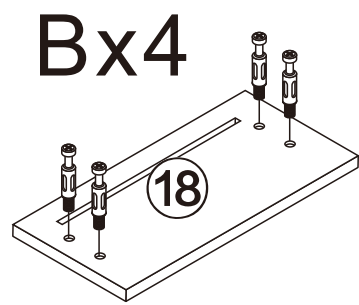

Disassembly and installation of accessories

A 58PCS	B 58PCS	C 24PCS	D 6PCS	E 12PCS	F 16PCS	G 14PCS	 Tools Recommended
							
15*10mm	6*28mm	3.5*14mm	Three-section Rail	3.5*40mm	Φ5*8mm	φ 15mm	

17

3PCS

18

1PCS

19

2PCS

20

1

B	58PCS
6*28mm	

2

Dx6

D₁

D₂

D₁ 6PCS

Three-section Rail

3

D₁X6
CX2X6

D₁X6

C 12PCS

3.5*14mm

D₁ 6PCS

Three-section Rail

4

A	4PCS
	
15*10mm	

5

A	4PCS
	
15*10mm	

6

A	2PCS
	
15*10mm	