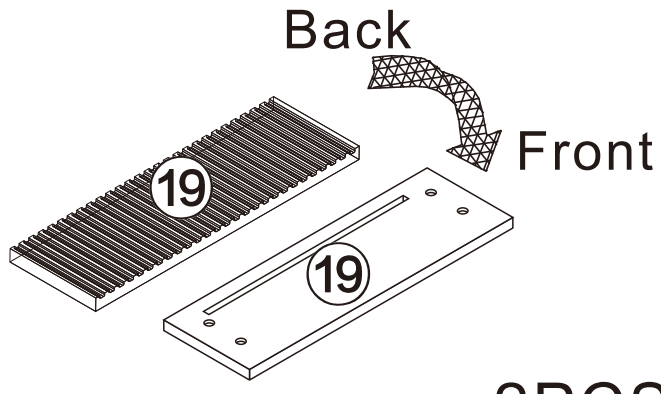

BOOKCASE

L600*W300*H2180MM

Installation Instructions

Notes: Don't tighten screws completely at first, just in case parts were assembled wrongly and need disassemble. Tighten screws at last when all parts are put together.

Disassembly and installation of accessories

A 58PCS	B 58PCS	C 24PCS	D 6PCS	E 12PCS	F 16PCS	G 14PCS	 Tools Recommended
							
15*10mm	6*28mm	3.5*14mm	Three-section Rail	3.5*40mm	Φ5*8mm	φ 15mm	

17

3PCS

18

1PCS

19

2PCS

20

1

B	58PCS
6*28mm	

2

Dx6

D₁

D₂

D₁ 6PCS

Three-section Rail

3

D₁X6
CX2X6

D₁X6

C 12PCS

3.5*14mm