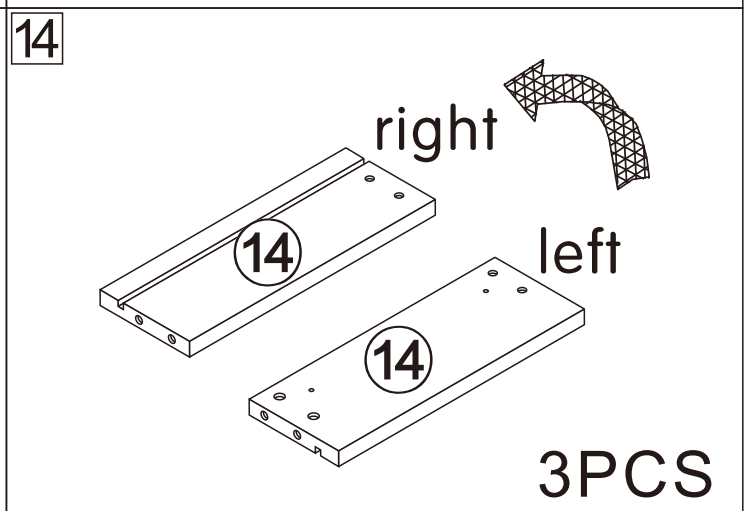

BOOKCASE

L600*W300*H2180MM

Installation Instructions

Notes: Don't tighten screws completely at first, just in case parts were assembled wrongly and need disassemble. Tighten screws at last when all parts are put together.

Disassembly and installation of accessories

A 58PCS	B 58PCS	C 24PCS	D 6PCS	E 12PCS	F 16PCS	G 14PCS	 Tools Recommended
							
15*10mm	6*28mm	3.5*14mm	Three-section Rail	3.5*40mm	Φ5*8mm	φ 15mm	

17

3PCS

18

1PCS

19

2PCS

20

1

B	58PCS
6*28mm	

2

Dx6

D₁

D₁ 6PCS

Three-section Rail

4

A	4PCS
	
15*10mm	

5

A	4PCS
	
15*10mm	

6

A	2PCS
	
15*10mm	