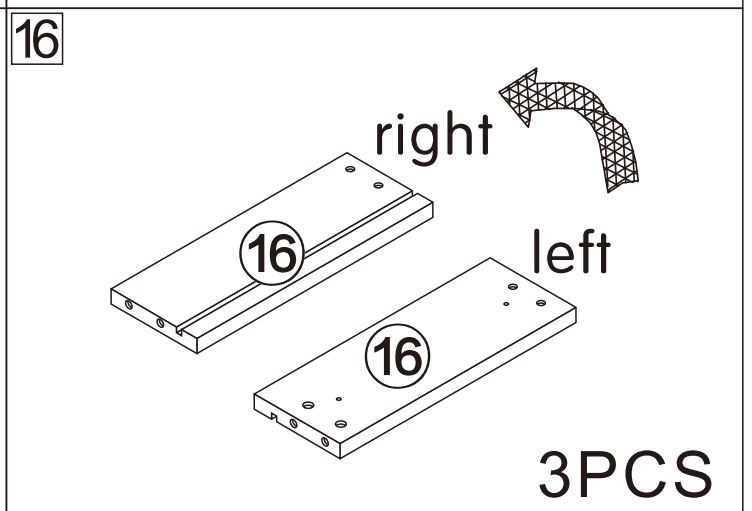

BOOKCASE

L600*W300*H2180MM

Installation Instructions

Notes: Don't tighten screws completely at first, just in case parts were assembled wrongly and need disassemble. Tighten screws at last when all parts are put together.

Disassembly and installation of accessories

A 58PCS	B 58PCS	C 24PCS	D 6PCS	E 12PCS	F 16PCS	G 14PCS	 Tools Recommended
							
15*10mm	6*28mm	3.5*14mm	Three-section Rail	3.5*40mm	Φ5*8mm	φ 15mm	

17

3PCS

18

1PCS

19

2PCS

20

1

B	58PCS
6*28mm	

2

Dx6

D₁

D₁ 6PCS

Three-section Rail

4

A	4PCS
	
15*10mm	

5

A	4PCS
	
15*10mm	

6

A	2PCS
	
15*10mm	