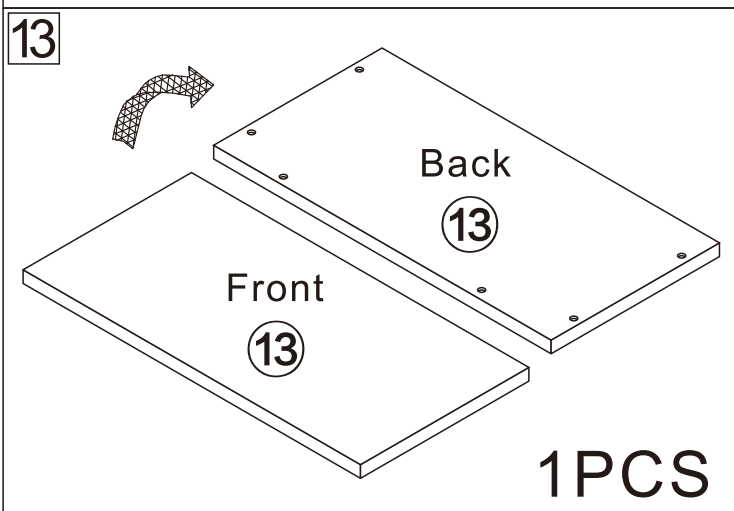

BOOKCASE

L600*W300*H2180MM

Installation Instructions

Notes: Don't tighten screws completely at first, just in case parts were assembled wrongly and need disassemble. Tighten screws at last when all parts are put together.

Disassembly and installation of accessories

A 58PCS	B 58PCS	C 24PCS	D 6PCS	E 12PCS	F 16PCS	G 14PCS	 Tools Recommended
							
15*10mm	6*28mm	3.5*14mm	Three-section Rail	3.5*40mm	Φ5*8mm	φ 15mm	

17

3PCS

18

1PCS

19

2PCS

20

1

B	58PCS
6*28mm	

2

Dx6

D₁

D₁ 6PCS

Three-section Rail

4

A	4PCS
	
15*10mm	

5

A	4PCS
	
15*10mm	

6

A	2PCS
	
15*10mm	