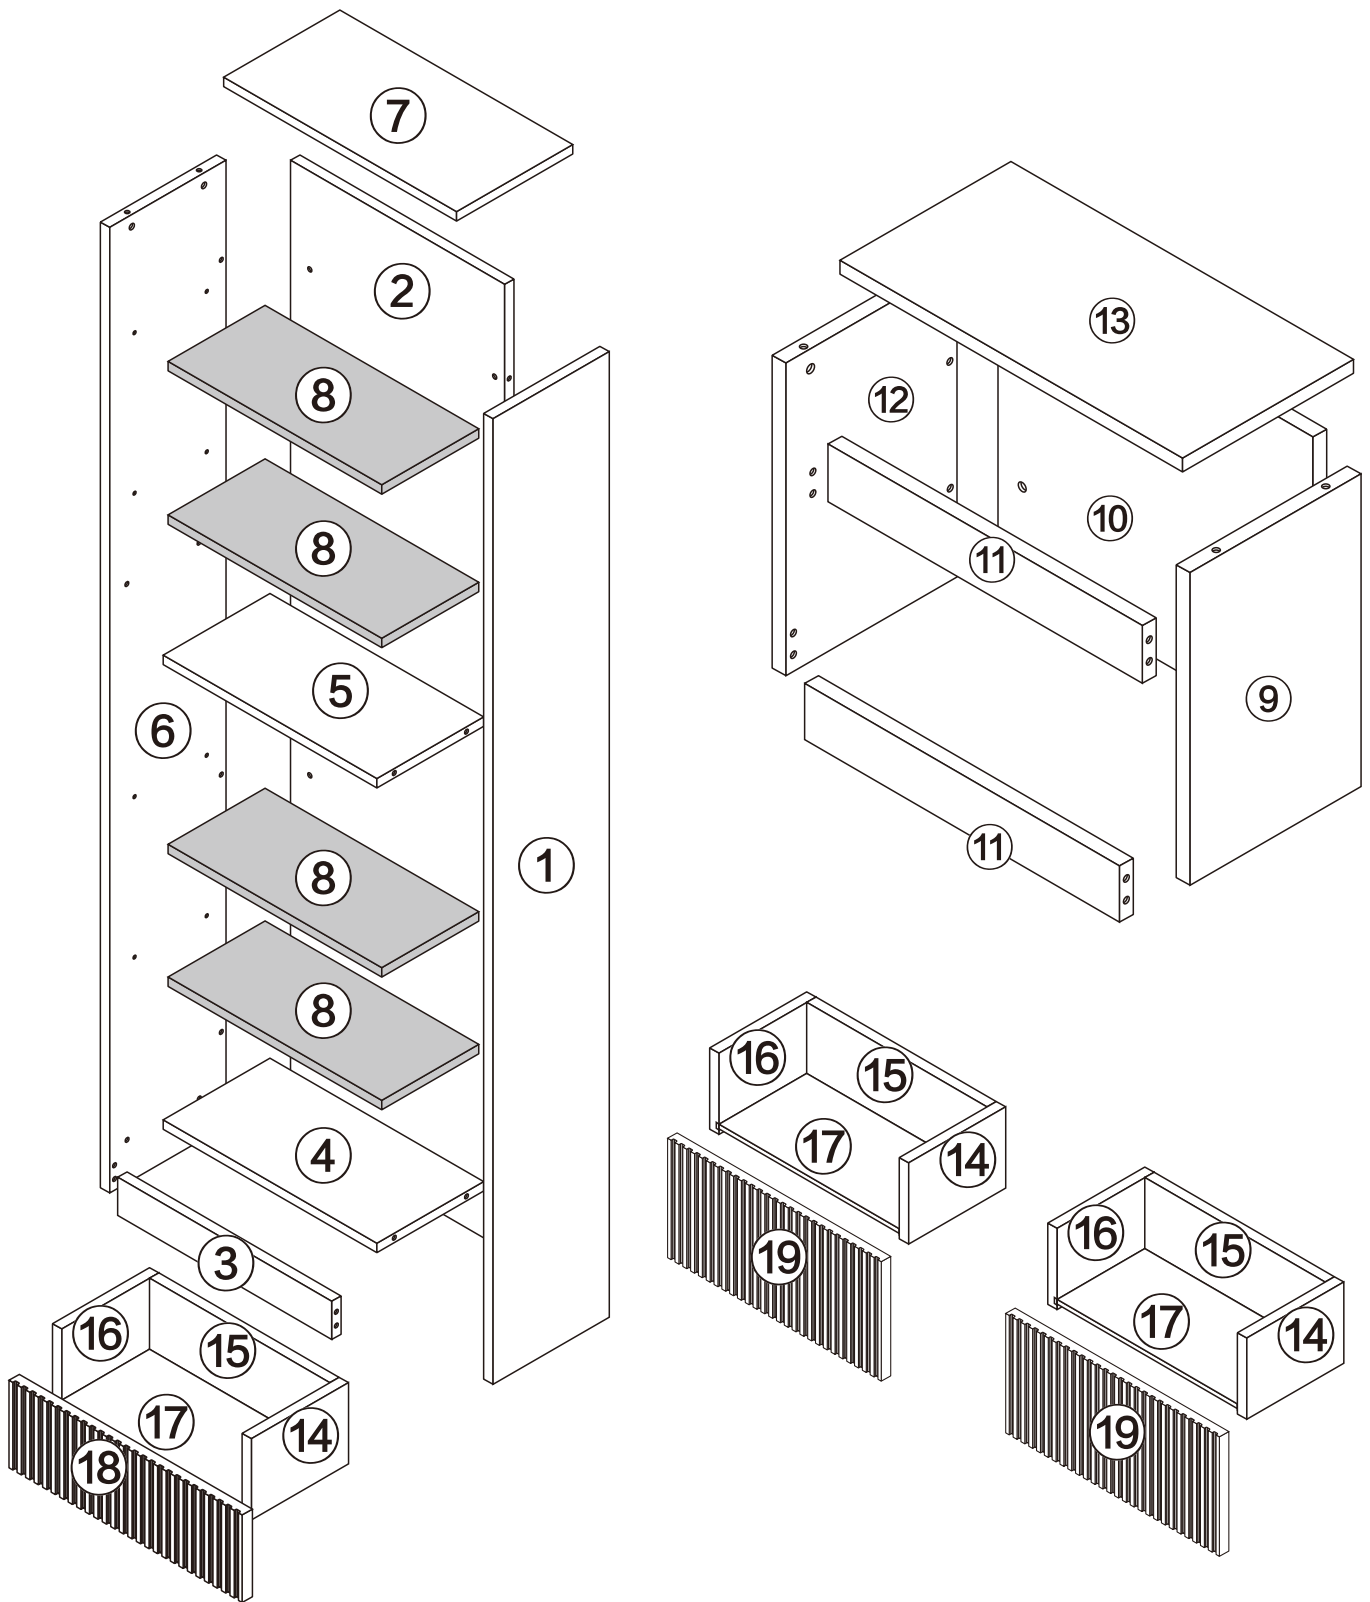

BOOKCASE

L600*W300*H2180MM

Installation Instructions

Notes: Don't tighten screws completely at first, just in case parts were assembled wrongly and need disassemble. Tighten screws at last when all parts are put together.

Disassembly and installation of accessories

A 58PCS	B 58PCS	C 24PCS	D 6PCS	E 12PCS	F 16PCS	G 14PCS	 Tools Recommended
							
15*10mm	6*28mm	3.5*14mm	Three-section Rail	3.5*40mm	Φ5*8mm	φ 15mm	

17

3PCS

18

1PCS

D₂

D₁ 6PCS

Three-section Rail

3

D₁X6
CX2X6

D₁X6

C 12PCS

3.5*14mm

D₁ 6PCS

Three-section Rail

4

A	4PCS
	
15*10mm	

5

A	4PCS
	
15*10mm	

6

A	2PCS
	
15*10mm	