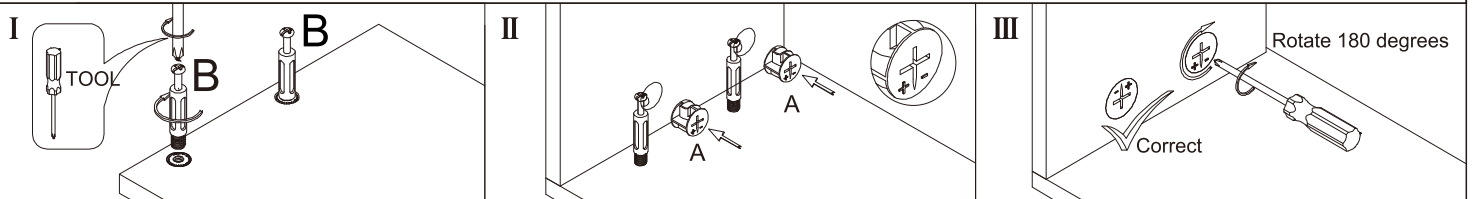

BOOKCASE

L600*W300*H2180MM

Installation Instructions

Notes: Don't tighten screws completely at first, just in case parts were assembled wrongly and need disassemble. Tighten screws at last when all parts are put together.

Disassembly and installation of accessories

A 58PCS	B 58PCS	C 24PCS	D 6PCS	E 12PCS	F 16PCS	G 14PCS	 Tools Recommended
							
15*10mm	6*28mm	3.5*14mm	Three-section Rail	3.5*40mm	Φ5*8mm	φ 15mm	

17

3PCS

18

1PCS