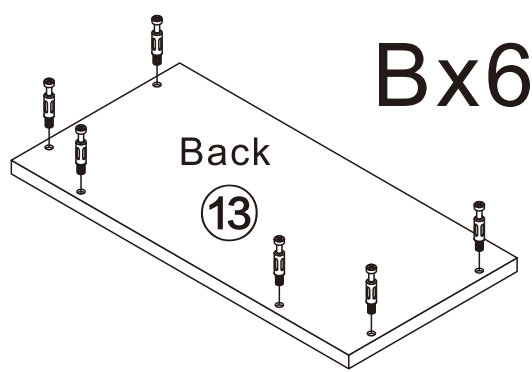

BOOKCASE

L600*W300*H2180MM

Installation Instructions

Notes: Don't tighten screws completely at first, just in case parts were assembled wrongly and need disassemble. Tighten screws at last when all parts are put together.

Disassembly and installation of accessories

A 58PCS	B 58PCS	C 24PCS	D 6PCS	E 12PCS	F 16PCS	G 14PCS	 Tools Recommended
							
15*10mm	6*28mm	3.5*14mm	Three-section Rail	3.5*40mm	Φ5*8mm	φ 15mm	

17

3PCS

18

1PCS

19

2PCS

20

1

B	58PCS
6*28mm	

2

Dx6

D₁