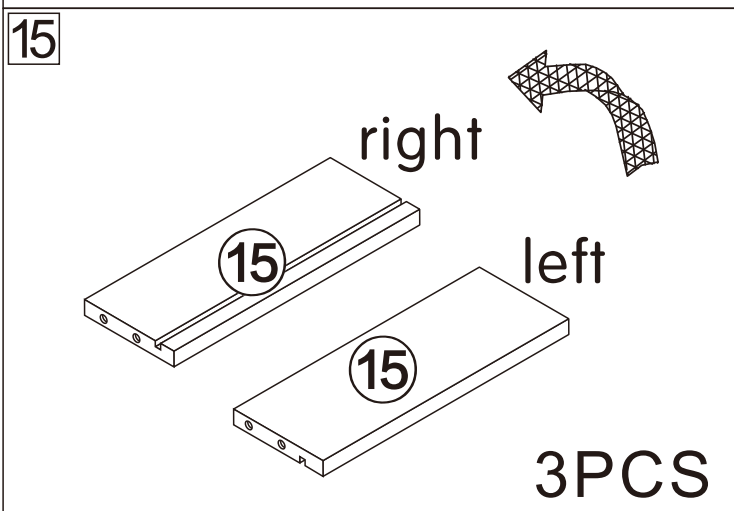

BOOKCASE

L600*W300*H2180MM

Installation Instructions

Notes: Don't tighten screws completely at first, just in case parts were assembled wrongly and need disassemble. Tighten screws at last when all parts are put together.

Disassembly and installation of accessories

A 58PCS	B 58PCS	C 24PCS	D 6PCS	E 12PCS	F 16PCS	G 14PCS	 Tools Recommended
							
15*10mm	6*28mm	3.5*14mm	Three-section Rail	3.5*40mm	Φ5*8mm	φ 15mm	

17

3PCS

18

1PCS

19

2PCS

20

1

B	58PCS
6*28mm	

2

Dx6

D₁

D₁ 6PCS

Three-section Rail

4

A	4PCS
	
15*10mm	

5

A	4PCS
	
15*10mm	

6

A	2PCS
	
15*10mm	