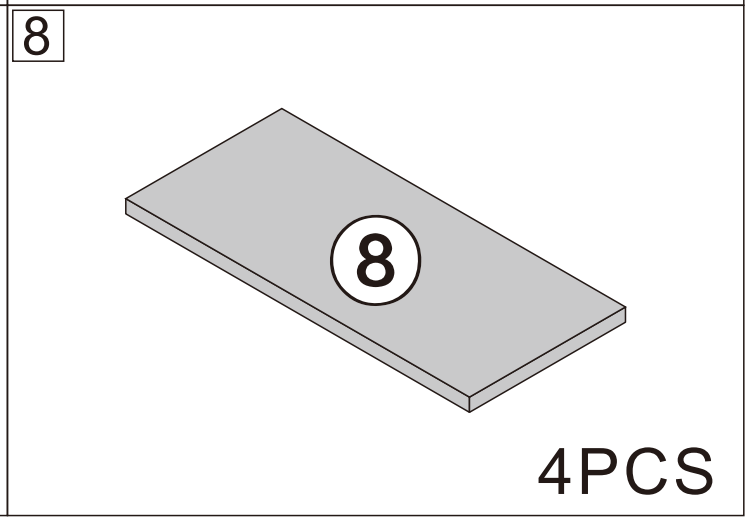

BOOKCASE

L600*W300*H2180MM

Installation Instructions

Notes: Don't tighten screws completely at first, just in case parts were assembled wrongly and need disassemble. Tighten screws at last when all parts are put together.

Disassembly and installation of accessories

A 58PCS	B 58PCS	C 24PCS	D 6PCS	E 12PCS	F 16PCS	G 14PCS	 Tools Recommended
							
15*10mm	6*28mm	3.5*14mm	Three-section Rail	3.5*40mm	Φ5*8mm	φ 15mm	

17

3PCS

18

1PCS

19

2PCS

20

1

B	58PCS
6*28mm	

2

Dx6

D₁

D₁ 6PCS

Three-section Rail

4

A	4PCS
	
15*10mm	

5

A	4PCS
	
15*10mm	

6

A	2PCS
	
15*10mm	