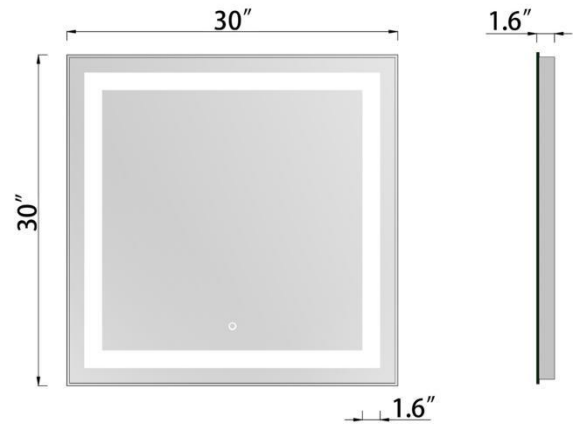

Bathroom / Vanity Mirror Introduction

Net Weight: 17.3 lbs

-OL 30" L x 30" W Wall Mounted Dimmable Makeup LED Bathroom Vanity Mirror with Lights Backlit and Anti-Fog			
Mount Type	Wall Mounted; Mounts to Dresser	Mirror Type	Bathroom / Vanity; Makeup / Shaving; Overmantel;Dresser
Shape	Rectangle	Orientation	Horizontal
Storage Included	No	Power Source	Hardwired / Plug-in
Lighting Included	Yes	Bulb Type	LED
Shaver Socket	Shaver Socket	Glass Distortion & Magnification	No
Magnifying	No	Supplier Intended and Approved Use	Residential Use; Non Residential Use
Mirror Finishes	Fog Free	Size	30" L x 30" W
Thickness	1.6"	Weight	17.3lbs