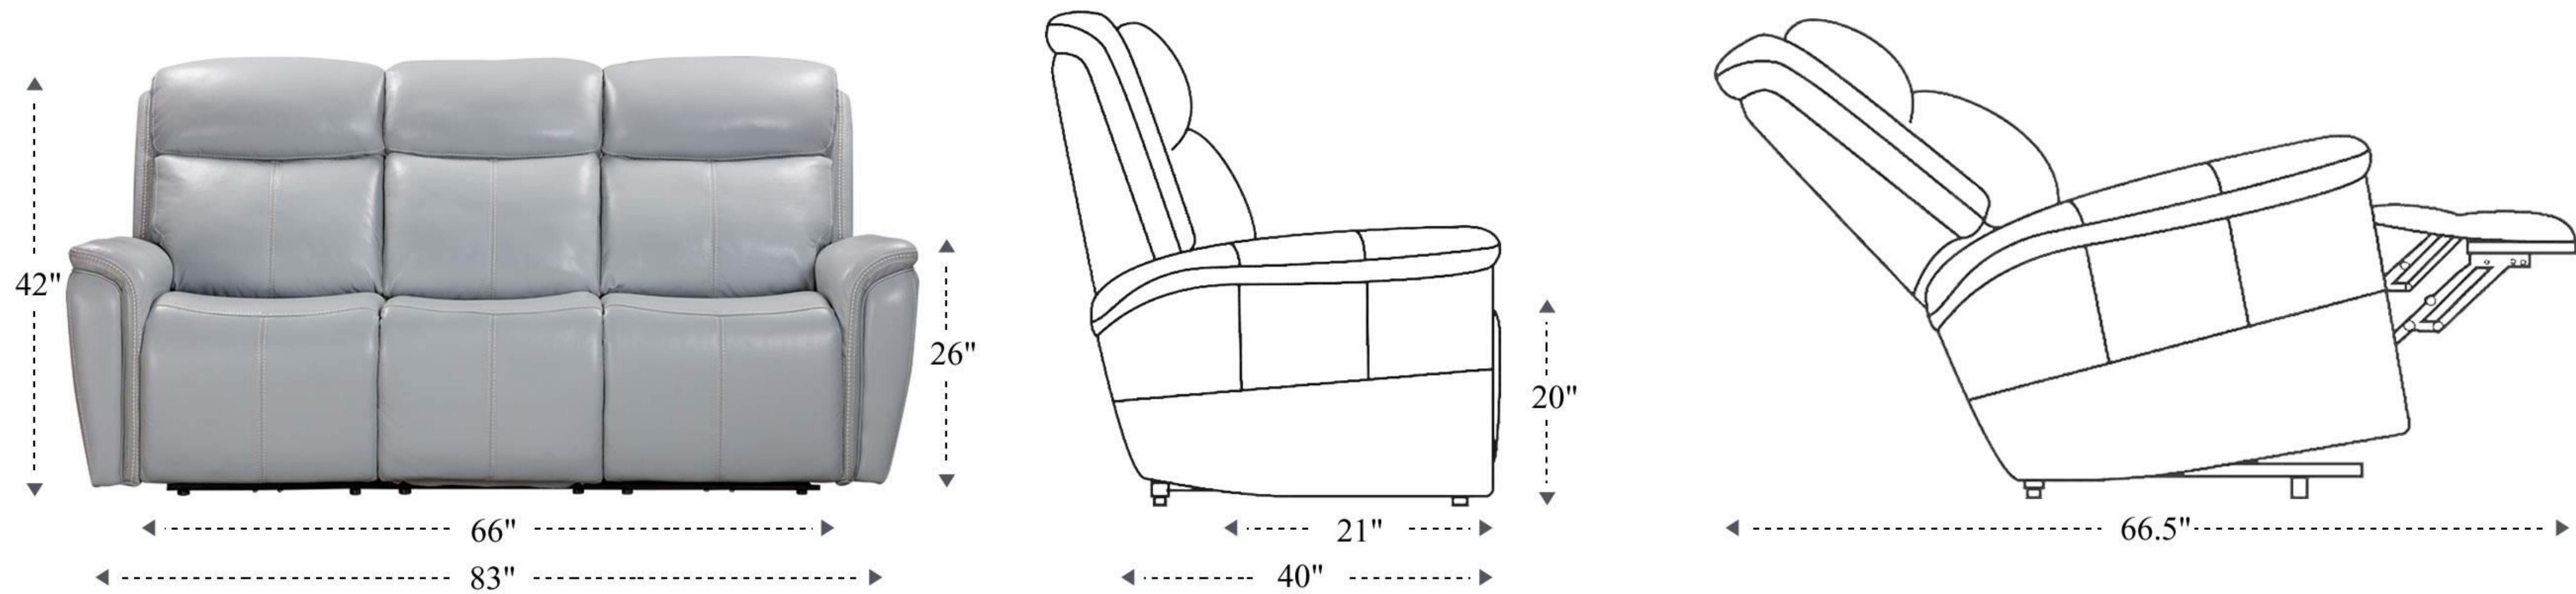

# Power Reclining Sofa

Overall Dimensions	83" x 40" x 42"
Overall Width	83"
Overall Depth	40"
Overall Height	42"
Overall Weight	254.1 lbs.
Fully Reclined	66.5"
Distance from Wall	4.5"
Back of Seat to end of Chaise	39"
Leg Height (Distance from Foot Rest to Floor in Full Recline)	21"
Head Height (Distance from Headrest to Floor in Full Recline)	33"

Seat Width	22"
Seat Depth	21"
Seat Height	20"
Arm Width	9"
Arm Depth	23"
Arm Height	26"
Back Width	24"
Back Height	29"
Headrest Extended from Back	6.5"