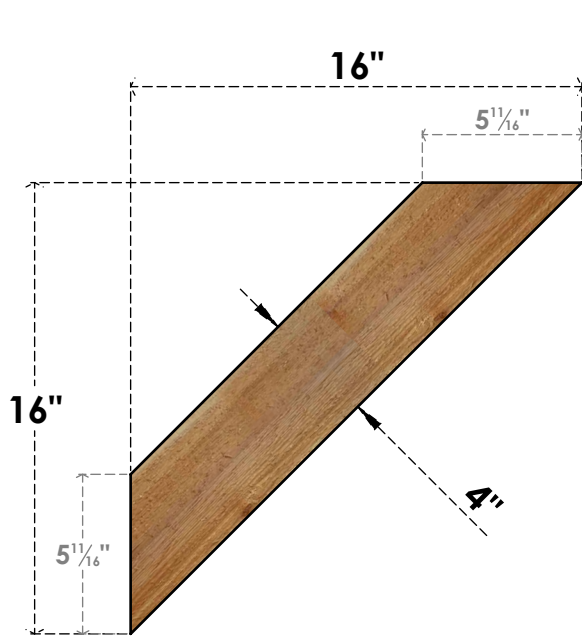

BRC04X16X16TRA00RWR

4"W X 16"D X 16"H TRADITIONAL ROUGH SAWN BRACE, WESTERN RED CEDAR

SIDE

FRONT

EKENA MILLWORK
2300 WEST MAIN ST.
CLARKSVILLE, TX 75426
TOLL FREE: 866-607-0453
WWW.EKENAMILLWORK.COM

NOTES

1. INSTALLATION TO BE COMPLETED IN ACCORDANCE WITH MANUFACTURER'S SPECIFICATIONS.
2. DRAWING MAY NOT BE TO SCALE
3. THIS DRAWING IS INTENDED FOR DESIGN AND PLANNING PURPOSES ONLY.
4. ALL INFORMATION CONTAINED HEREIN WAS CURRENT AT THE TIME OF DEVELOPMENT BUT MUST BE REVIEWED AND APPROVED BY THE PRODUCT MANUFACTURER TO BE CONSIDERED ACCURATE.
5. PRODUCTS ARE NOT KILN DRIED. THIS ITEM IS UNIQUE AND WILL CONTAIN THE NATURAL VARIATIONS THAT THE WOOD SPECIES OFFERS. THIS MAY RESULT IN VARIATIONS UP TO 1/4"