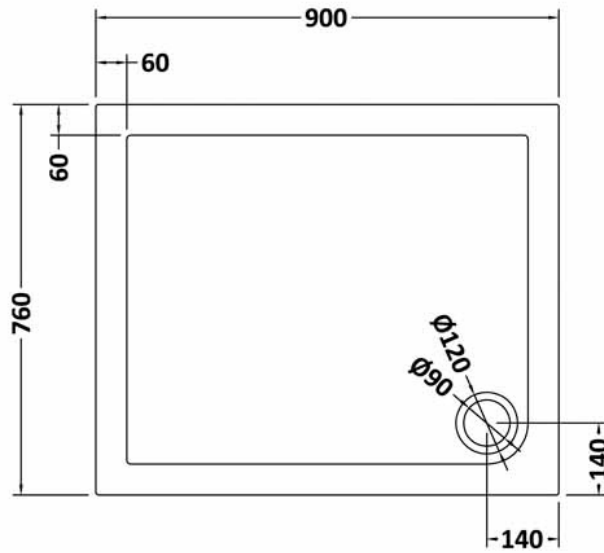

CUSTOMER DATA SHEET - SHOWER TRAYS

DESCRIPTION: Rectangluar Tray 900X760x40

900 x 760 RECTANGULAR TRAY

PRODUCT DIMENSIONS

Length (mm)	Width (mm)	Height (mm)	Nett Wgt Kg
900	760	40	14.5

PACKAGING DIMENSIONS

Length (mm)	Width (mm)	Height (mm)	Gross Wgt Kg
920	780	60	14.5

PACKAGING DATA

Box Colour	Shrinkwrap & Polystyrene		
Box Qty	1	Label Colour	White Label
Label Size	100 x 50	Label Qty	2

OUTER BOX DIMENSIONS (If Applicable)

Length (mm)	Width (mm)	Height (mm)	Gross Wgt Kg

PRODUCT DETAILS

Country of Origin	United Kingdom
Fitting Instruction	Yes
Product Material	Acrylic Capped ABS Caco3 & Pu
Mat' Colour Ref'	European White
Waste Required	