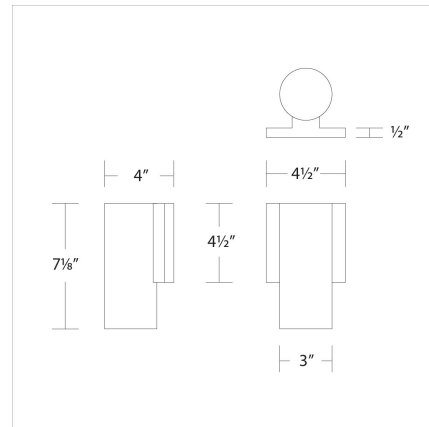

FINISHES:

LINE DRAWING