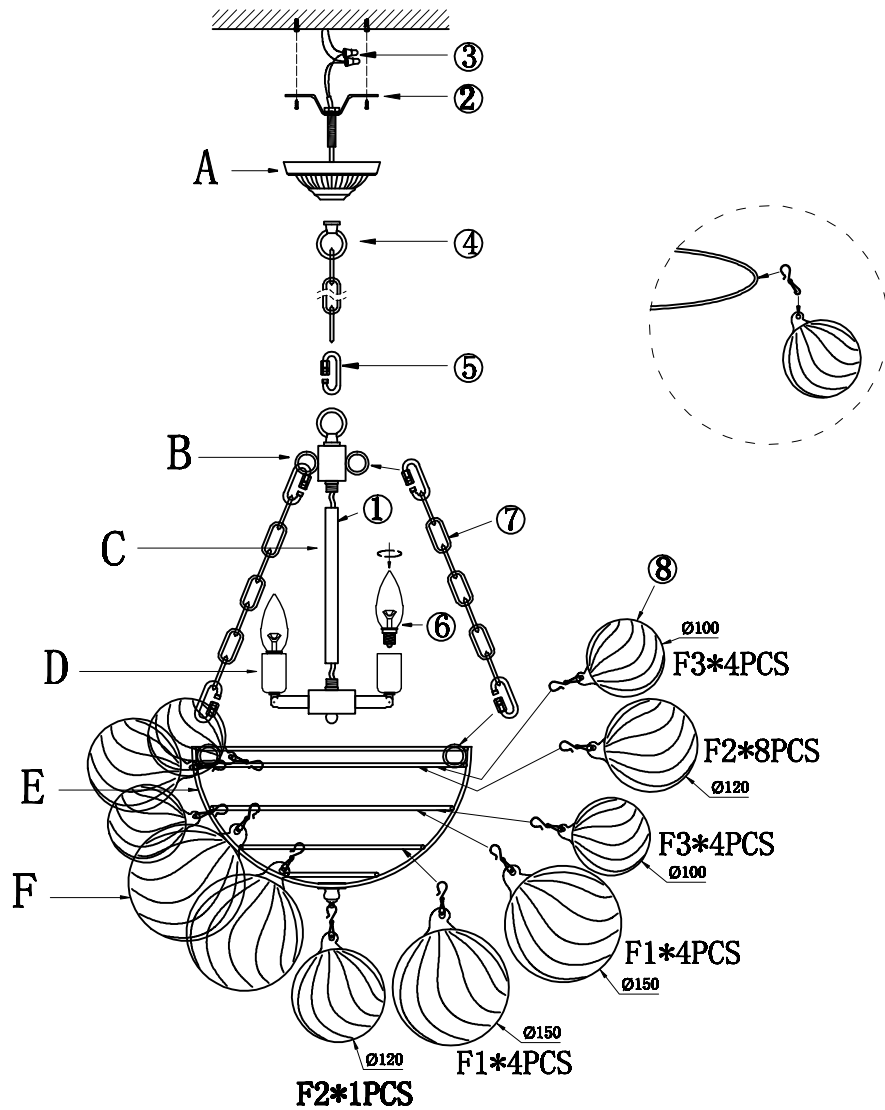

## Installation sequence diagram

Please complete the assembly in sequence:

① ② ③ ④ ⑤ ⑥ ⑦ ⑧

## assembly parts list

Serial Number	picture	Accessory Name	quantity
A		Canopy	1 PCS
B		Iron chain	1 PCS
C		Tube	1 PCS
D		Lamp body	1 PCS
E		Iron cage	1 PCS
F1		F1: Ø150MM	8 PCS
F2		F2: Ø120MM	9 PCS
F3		F3: Ø100MM	8 PCS