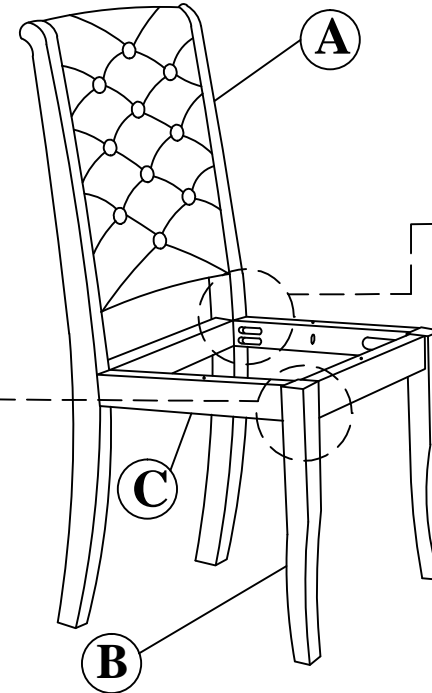

Model: C-8078

NO	PART LIST	QTY
A	 BACK REST	1 PC
B	 LEG	1 PC
C	 SIDE RAIL	2 PCS
D	 CUSHION SEAT	1 PC

NO	HARDWARE LIST	QTY
1	 CSK SCREW M4 x 32MM	3 PCS
2	 JCBC SCREW M6 x 50MM	6 PCS
3	 SPRING WASHER	6 PCS
4	 WOOD DOWEL	4 PCS
5	 M4 ALLEN KEY	1 PC

STEP 1

STEP 2

STEP 3