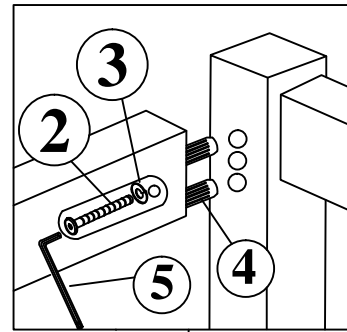

Model: C-8078

NO	PART LIST	QTY
A	 BACK REST	1 PC
B	 LEG	1 PC
C	 SIDE RAIL	2 PCS
D	 CUSHION SEAT	1 PC

NO	HARDWARE LIST	QTY
1	 CSK SCREW M4 x 32MM	3 PCS
2	 JCBC SCREW M6 x 50MM	6 PCS
3	 SPRING WASHER	6 PCS
4	 WOOD DOWEL	4 PCS
5	 M4 ALLEN KEY	1 PC

STEP 1

STEP 2

STEP 3