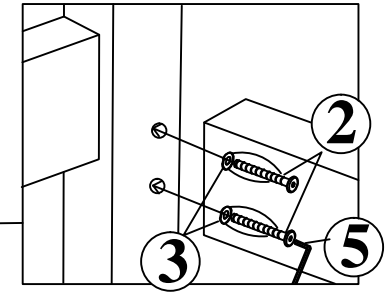

Model: C-8078

NO	PART LIST	QTY
A	 BACK REST	1 PC
B	 LEG	1 PC
C	 SIDE RAIL	2 PCS
D	 CUSHION SEAT	1 PC

NO	HARDWARE LIST	QTY
1	 CSK SCREW M4 x 32MM	3 PCS
2	 JCBC SCREW M6 x 50MM	6 PCS
3	 SPRING WASHER	6 PCS
4	 WOOD DOWEL	4 PCS
5	 M4 ALLEN KEY	1 PC

STEP 1

STEP 2

STEP 3