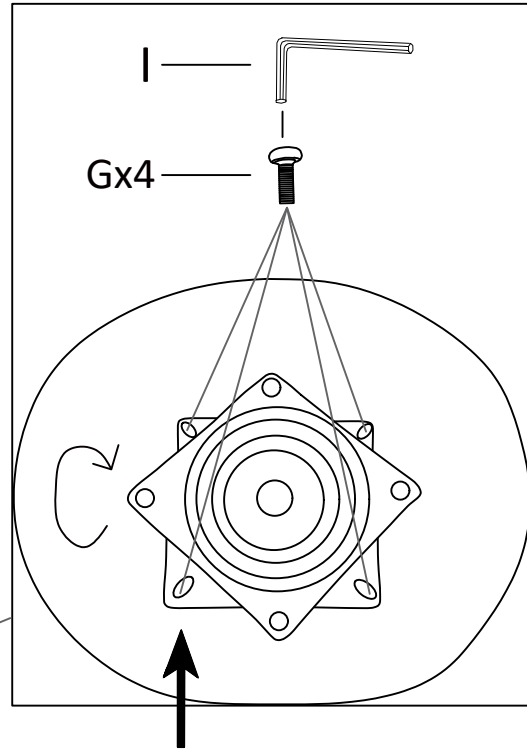

<p>Ax1</p>  <p>Seat Cushion</p>	<p>Bx1</p>  <p>Leg</p>	<p>Cx1</p>  <p>Leg</p>
<p>Dx1</p>  <p>Turnplate</p>	<p>Ex4</p>  <p>M6x45cm Screws</p>	<p>Fx2</p>  <p>M6x14cm Screws</p>
<p>Gx4</p>  <p>M6x20 Screws</p>	<p>Hx1</p>  <p>M6 Allen Wrench</p>	<p>Ix4</p>  <p>φ6-18 Flat Washer</p>

Assembly Steps

Assembly Steps

Step 2

Attention: the holes at the two sides on Turnplate D are different. The one with UP sticker to be attached to the bottom of Seat A.

- Attach Turnplate D to Seat A. Secured with Screws G and Tighten Screws by Allen Wrench I.