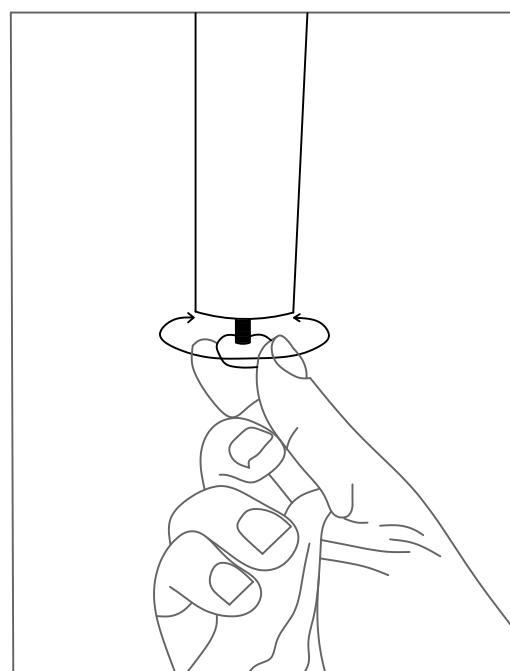

Assembly Steps

Assembly Steps

Step 2

Attention: the holes at the two sides on Turnplate D are different. The one with UP sticker to be attached to the bottom of Seat A.

- Attach Turnplate D to Seat A. Secured with Screws G and Tighten Screws by Allen Wrench I.

Assembly Steps

Step 3

- Assemble Turnplate D and Leg B&C to Seat Cushion A. Turn Turnplate D Secured with Screw E and Flat washer I, Allen Wrench H. Tighten all the screws.

Assembly Steps

Step 4

Adjustable Glide