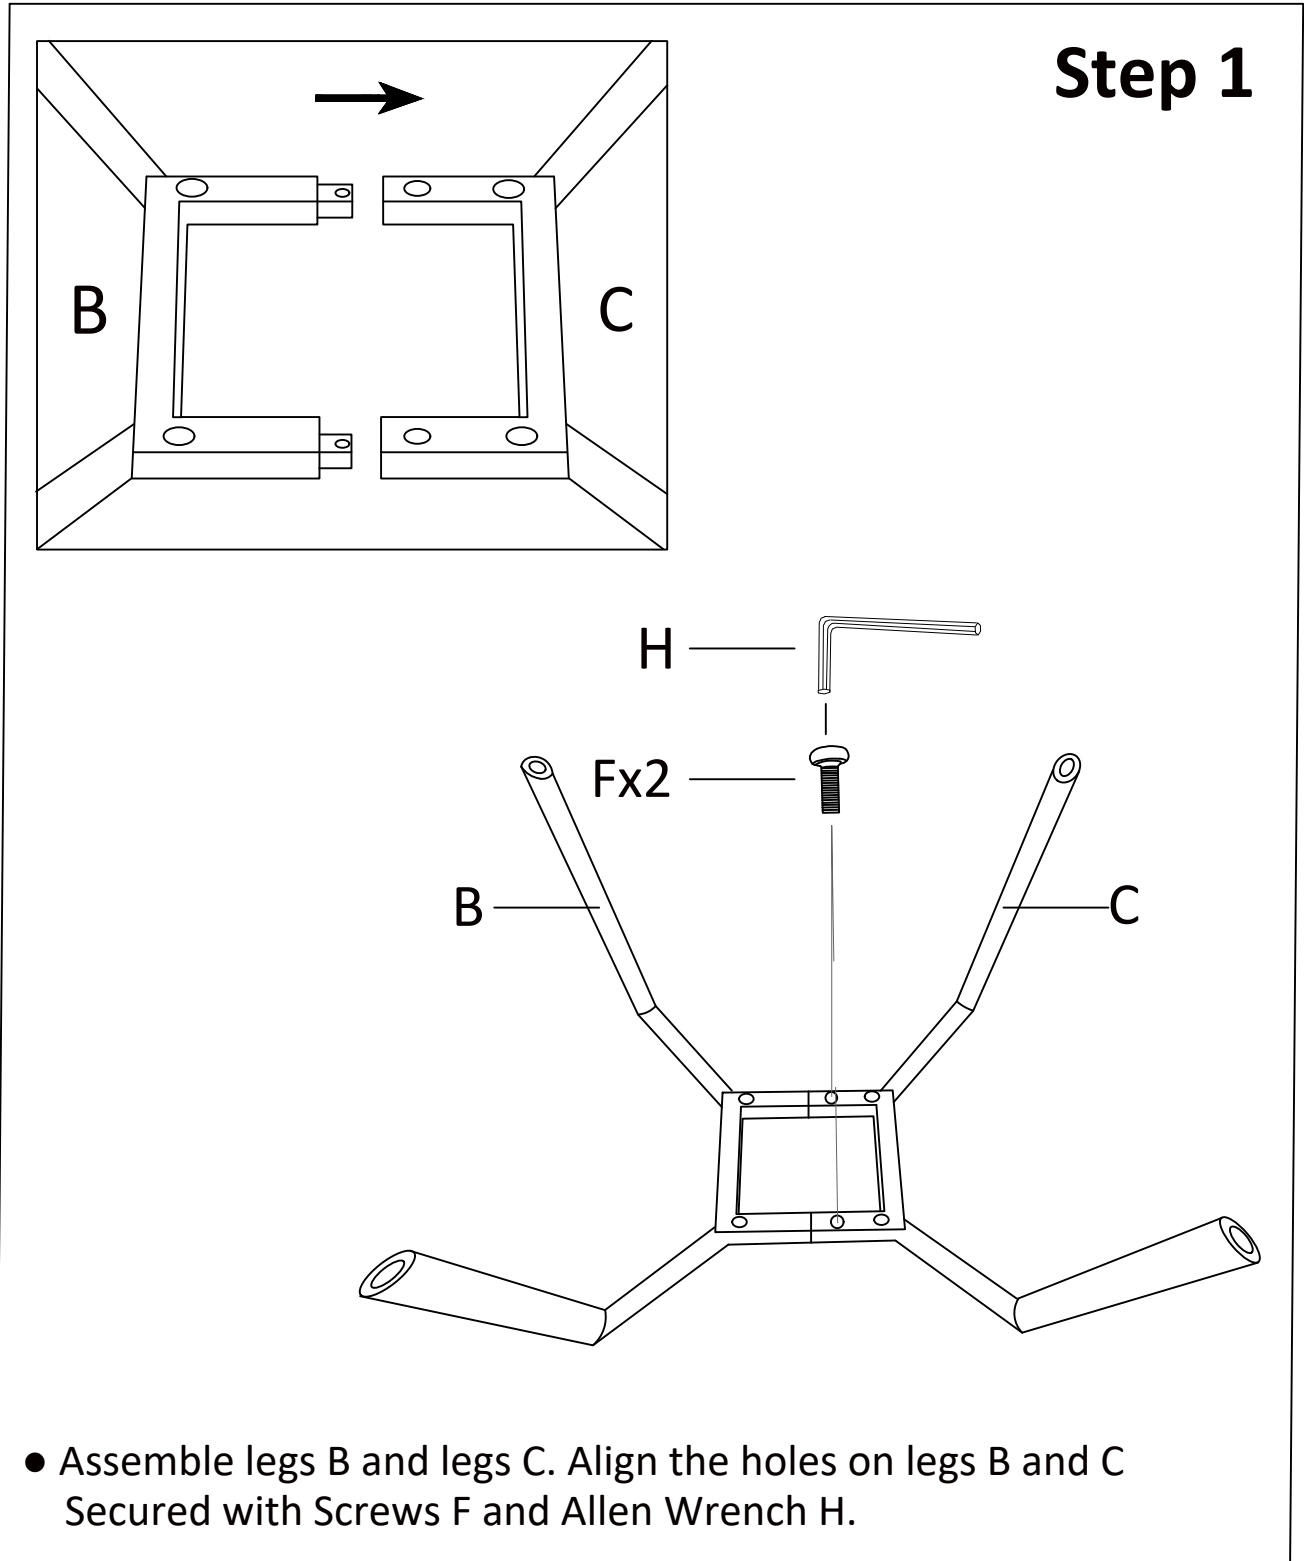

Attention:

- Extra hardware parts and foot pads are provided for the purpose of possible repair or replacement in the future.
- In the process of assembly, be sure to keep all small parts in the package out of reach of babies and children, which pose a choking hazard if swallowed or inhaled; keep the packaging materials (film, plastic bags, foam, etc.) away from babies and children to avoid potential dangers of suffocation.
- Do not fully tighten any screw until all screws are aligned with their corresponding holes.
- Two persons are required for the assembly; for the purpose of a time-saving and hassle-free assembly, please act in compliance with the step-by-step instructions.
- The seller bears no responsibility and/or liability for any personal injury and/or property damage arising from improper use or incorrect assembly .
- During the assembly, please be wary of sharp corners of the wooden panel or the metal frame, it is commended to wear a pair of gloves when you come into contact with these parts.
- Any unauthorized modification to this item will void its warranty.

<p>Ax1</p>  <p>Seat Cushion</p>	<p>Bx1</p>  <p>Leg</p>	<p>Cx1</p>  <p>Leg</p>
<p>Dx1</p>  <p>Turnplate</p>	<p>Ex4</p>  <p>M6x45cm Screws</p>	<p>Fx2</p>  <p>M6x14cm Screws</p>
<p>Gx4</p>  <p>M6x20 Screws</p>	<p>Hx1</p>  <p>M6 Allen Wrench</p>	<p>Ix4</p>  <p>φ6-18 Flat Washer</p>

Assembly Steps

Assembly Steps

Step 2

Attention: the holes at the two sides on Turnplate D are different. The one with UP sticker to be attached to the bottom of Seat A.

- Attach Turnplate D to Seat A. Secured with Screws G and Tighten Screws by Allen Wrench I.

Assembly Steps

Step 3

- Assemble Turnplate D and Leg B&C to Seat Cushion A. Turn Turnplate D Secured with Screw E and Flat washer I, Allen Wrench H. Tighten all the screws.

Assembly Steps

Step 4

Adjustable Glide