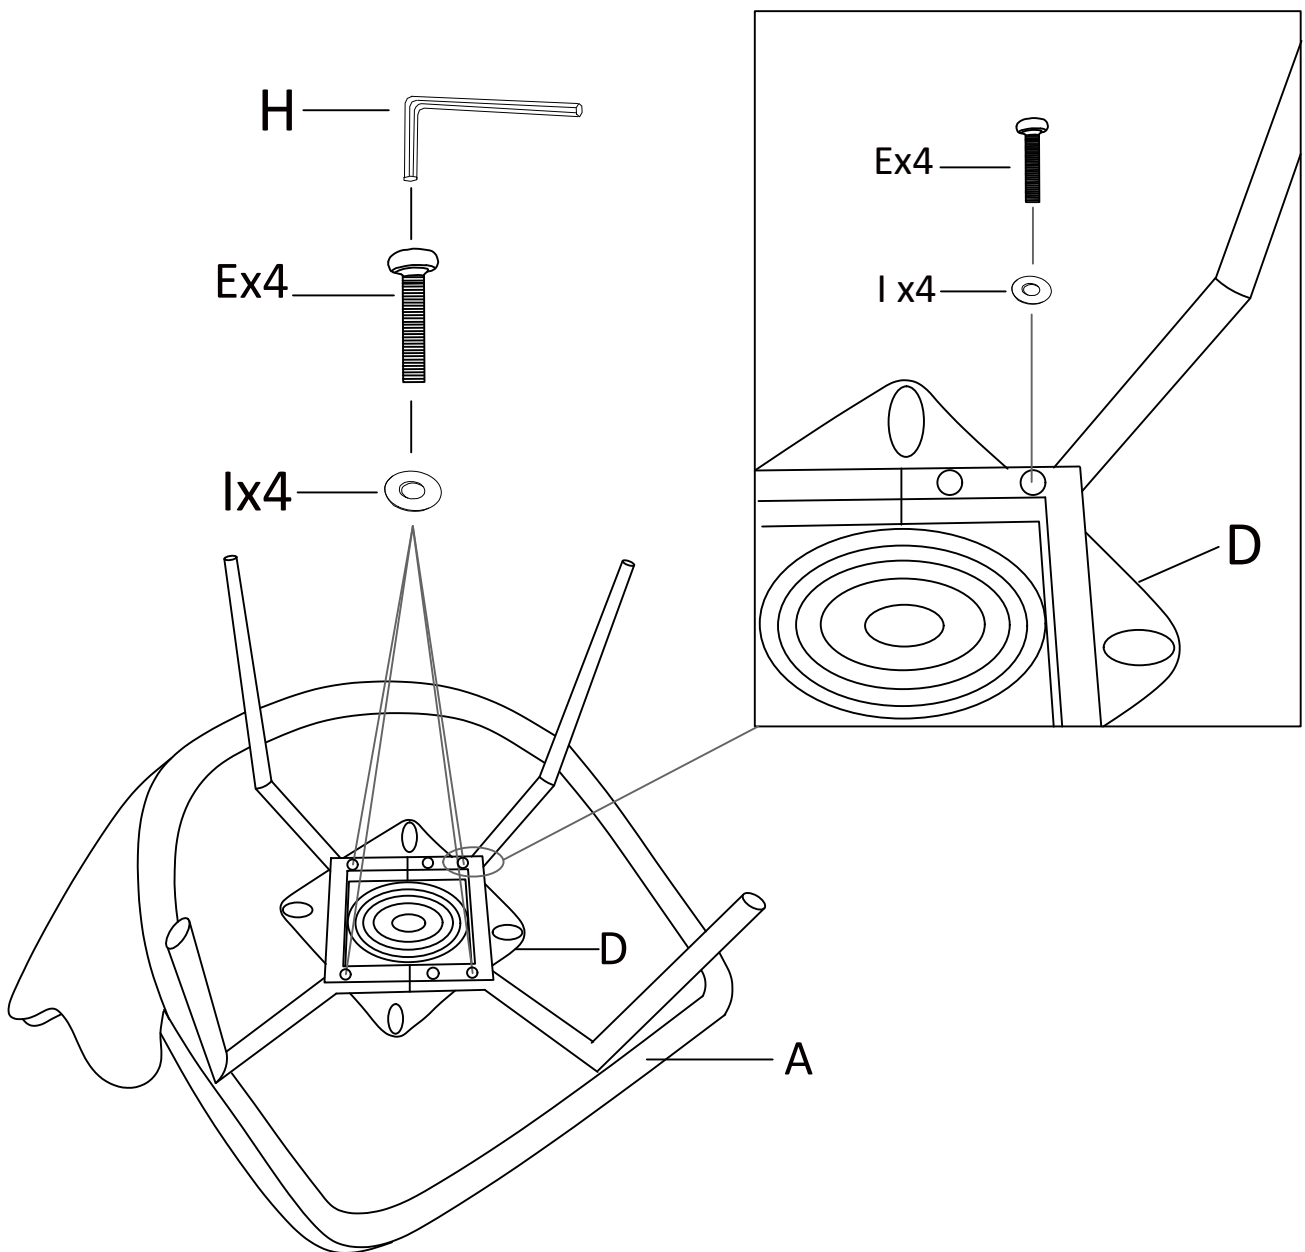

<p>Ax1</p>  <p>Seat Cushion</p>	<p>Bx1</p>  <p>Leg</p>	<p>Cx1</p>  <p>Leg</p>
<p>Dx1</p>  <p>Turnplate</p>	<p>Ex4</p>  <p>M6x45cm Screws</p>	<p>Fx2</p>  <p>M6x14cm Screws</p>
<p>Gx4</p>  <p>M6x20 Screws</p>	<p>Hx1</p>  <p>M6 Allen Wrench</p>	<p>Ix4</p>  <p>φ6-18 Flat Washer</p>

Assembly Steps

Assembly Steps

Step 2

Attention: the holes at the two sides on Turnplate D are different. The one with UP sticker to be attached to the bottom of Seat A.

- Attach Turnplate D to Seat A. Secured with Screws G and Tighten Screws by Allen Wrench I.

Assembly Steps

Step 3

- Assemble Turnplate D and Leg B&C to Seat Cushion A. Turn Turnplate D Secured with Screw E and Flat washer I, Allen Wrench H. Tighten all the screws.

Assembly Steps

Step 4

Adjustable Glide