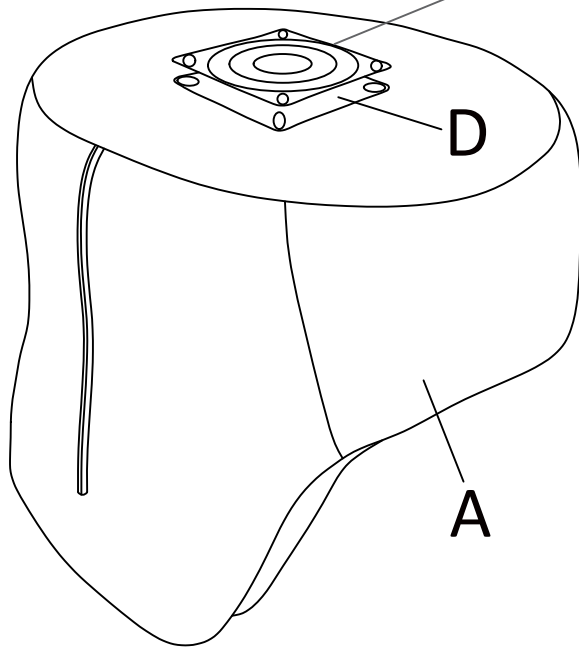

<p>Ax1</p>  <p>Seat Cushion</p>	<p>Bx1</p>  <p>Leg</p>	<p>Cx1</p>  <p>Leg</p>
<p>Dx1</p>  <p>Turnplate</p>	<p>Ex4</p>  <p>M6x45cm Screws</p>	<p>Fx2</p>  <p>M6x14cm Screws</p>
<p>Gx4</p>  <p>M6x20 Screws</p>	<p>Hx1</p>  <p>M6 Allen Wrench</p>	<p>Ix4</p>  <p>φ6-18 Flat Washer</p>

Assembly Steps

Assembly Steps

Step 2

Attention: the holes at the two sides on Turnplate D are different. The one with UP sticker to be attached to the bottom of Seat A.

- Attach Turnplate D to Seat A. Secured with Screws G and Tighten Screws by Allen Wrench I.