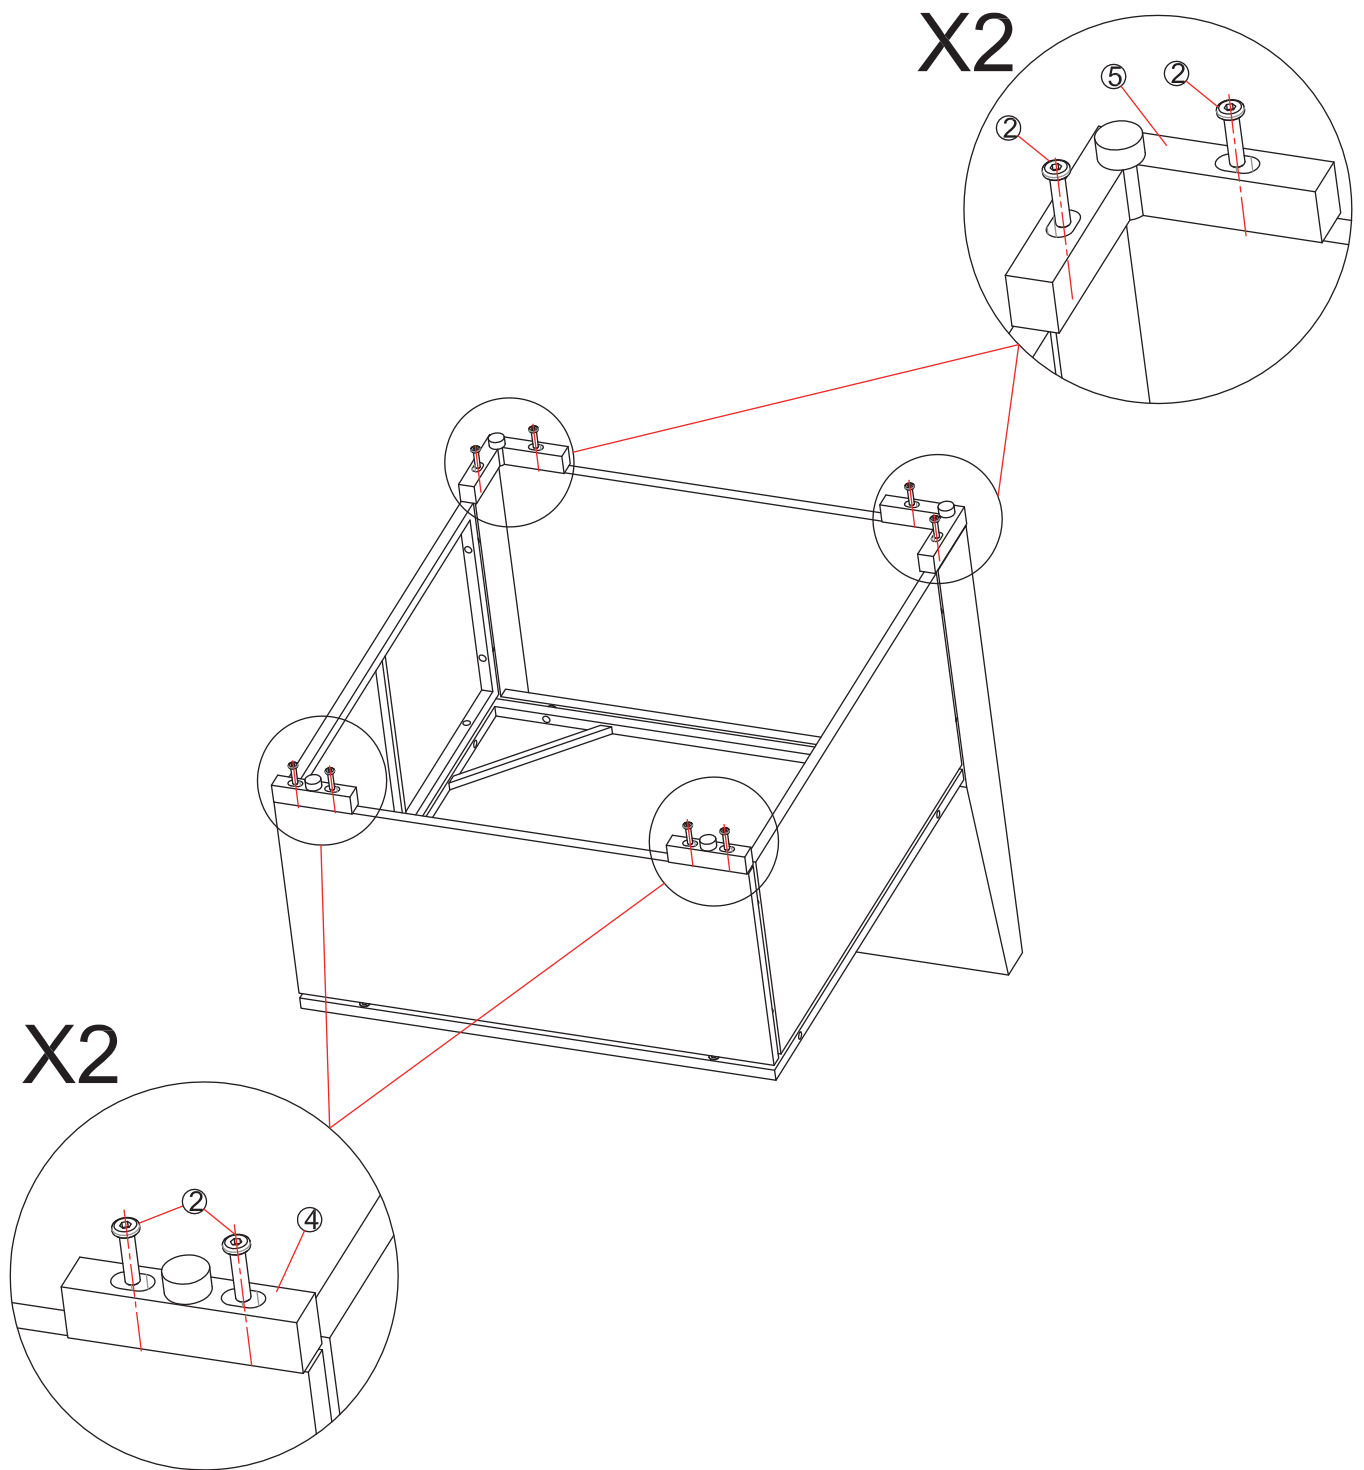

STEP 4 Single Sofa

 M6*25 mm Bolt	 Floor Mat	 L Floor Mat
8 pc	2 pc	2 pc