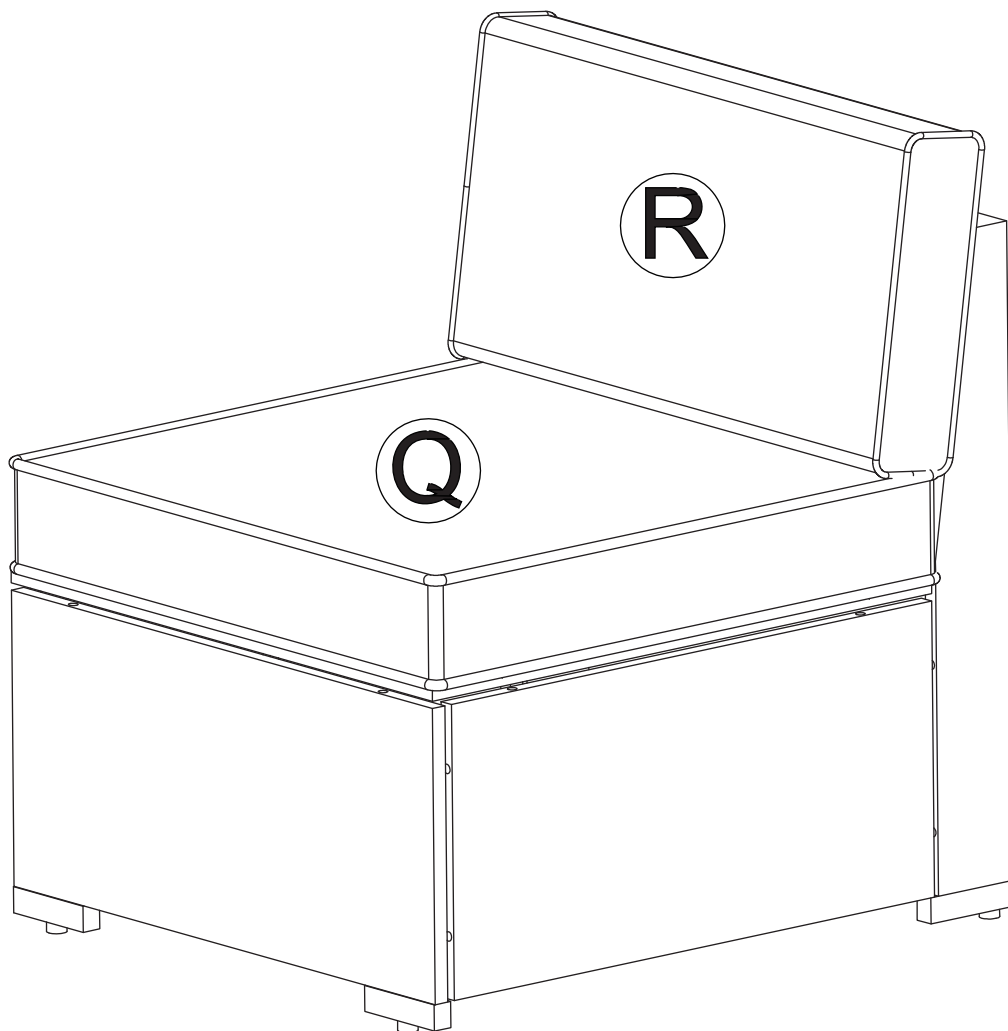

STEP 5 Single Sofa

 (Seat Cushion)	 (Back Cushion)
1 pc	1 pc