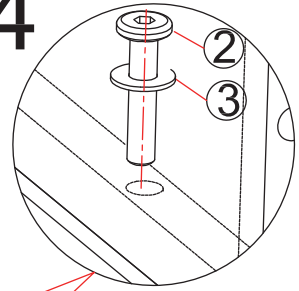

STEP 1 Single Sofa

 (Front Panel)	 (Mid Seat Panel)	 M6*30 mm Bolt	 Φ6*12 Washer
1 pc	1 pc	2 pc	2 pc

STEP 2 Single Sofa

X4

X4

 (Side Panel)	 M6*30 mm Bolt	 Φ6*12 Washer
2 pc	4 pc	4 pc

STEP 3 Single Sofa

 (Mid Backrest)	 M6*30 mm Bolt	 Φ6*12 Washer
1 pc	6 pc	6 pc