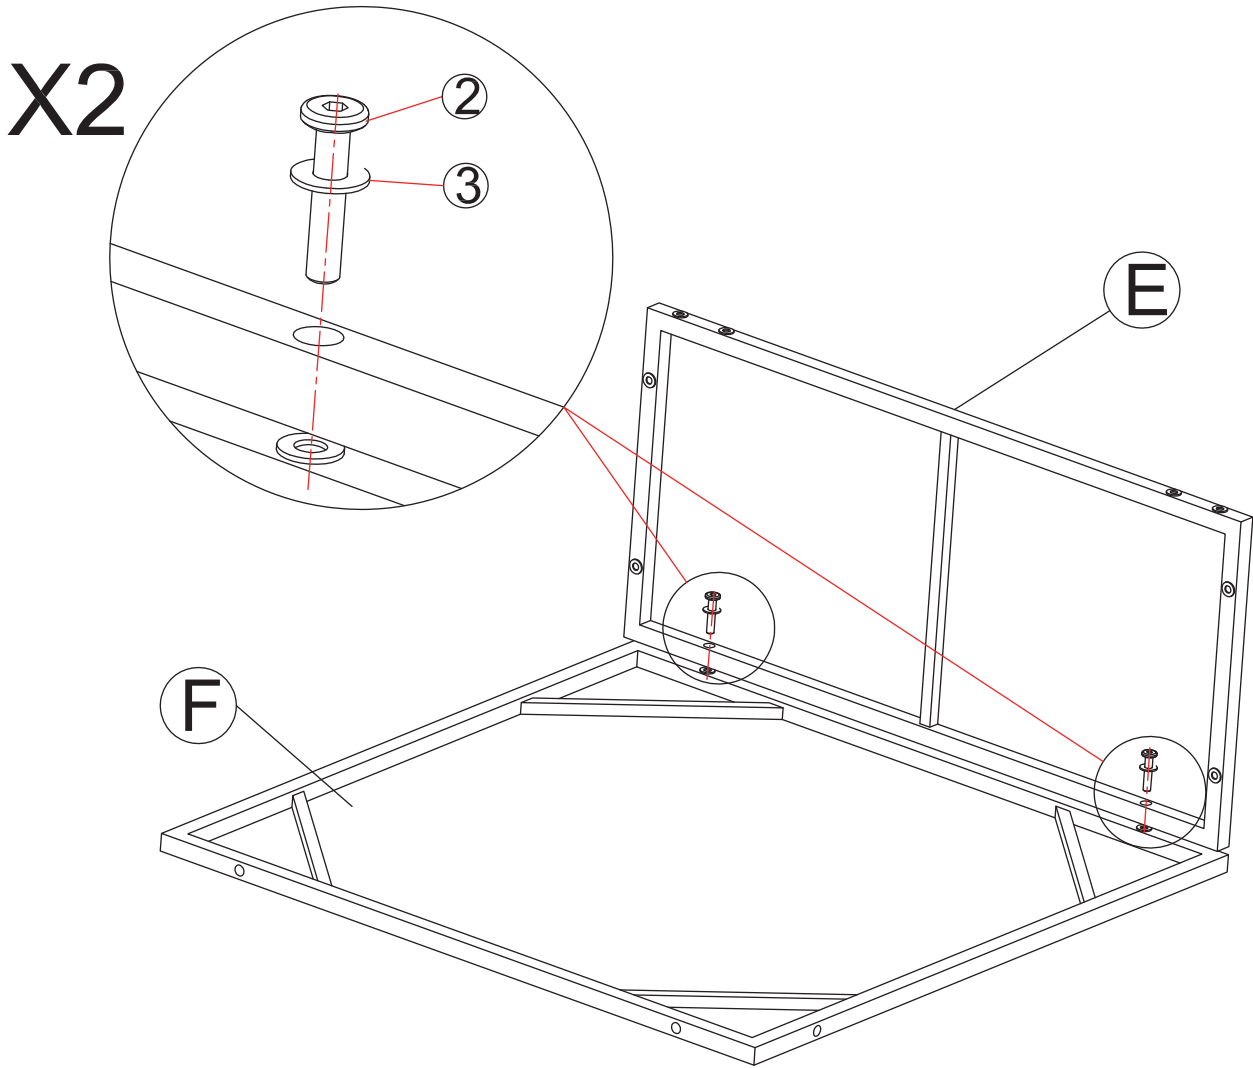

STEP 1 Single Sofa

 (Front Panel)	 (Mid Seat Panel)	 M6*30 mm Bolt	 Φ6*12 Washer
1 pc	1 pc	2 pc	2 pc

STEP 2 Single Sofa

X4

X4

 (Side Panel)	 M6*30 mm Bolt	 Φ6*12 Washer
2 pc	4 pc	4 pc

STEP 3 Single Sofa

 (Mid Backrest)	 M6*30 mm Bolt	 Φ6*12 Washer
1 pc	6 pc	6 pc