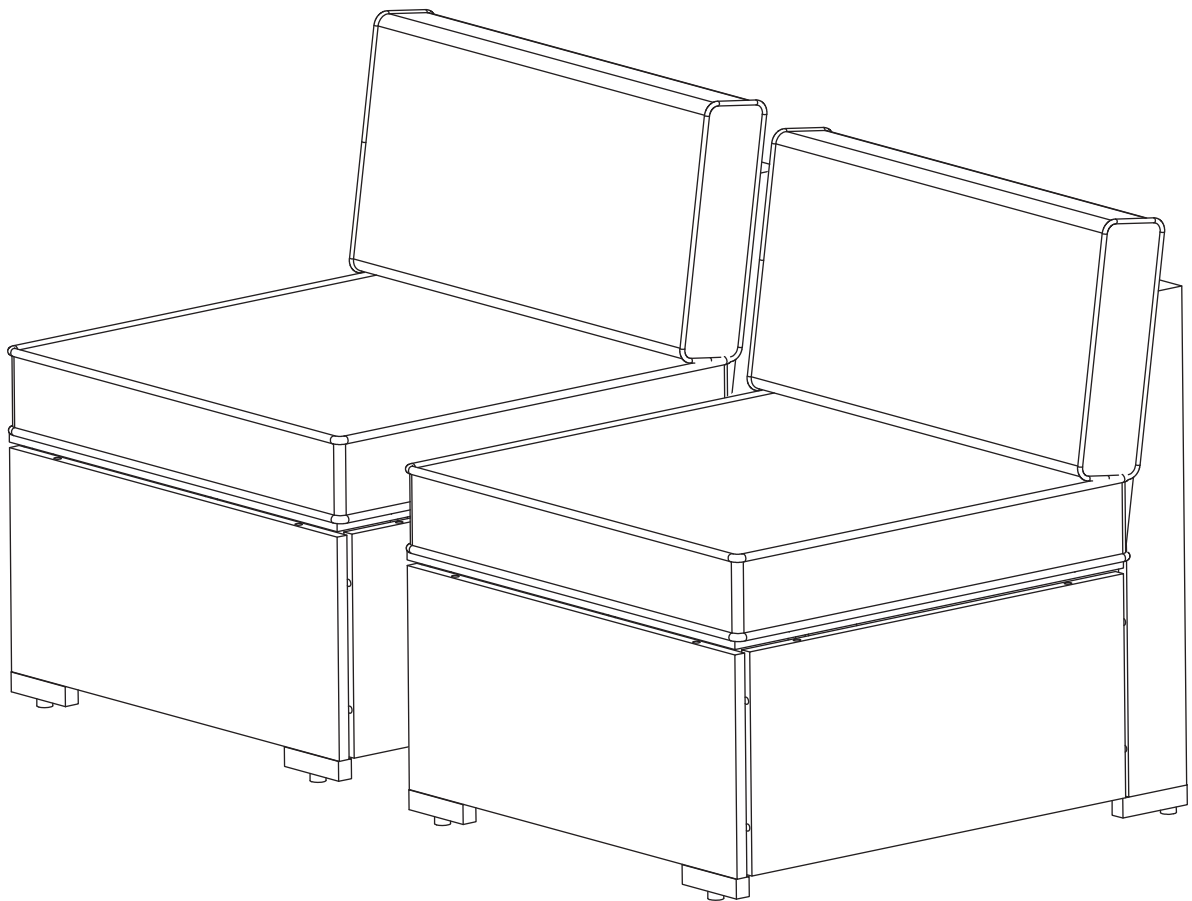

2 Pcs Single Sofa