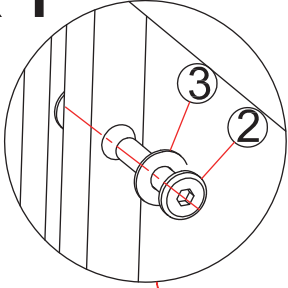

PART LIST

Parts List

<p>Ⓔ</p>  <p>(Front Panel)</p>	<p>Ⓕ</p>  <p>(Mid Seat Panel)</p>	<p>Ⓖ</p>  <p>(Side Panel)</p>	<p>Ⓕ</p>  <p>(Mid Backrest)</p>	<p>Ⓖ</p>  <p>(Seat Cushion)</p>
<p>2 pc</p>	<p>2 pc</p>	<p>4 pc</p>	<p>2 pc</p>	<p>2 pc</p>
<p>Ⓖ</p>  <p>(Back Cushion)</p>				
<p>2 pc</p>				

STEP 1 Single Sofa

 (Front Panel)	 (Mid Seat Panel)	 M6*30 mm Bolt	 Φ6*12 Washer
1 pc	1 pc	2 pc	2 pc

STEP 2 Single Sofa

X4

X4

 (Side Panel)	 M6*30 mm Bolt	 Φ6*12 Washer
2 pc	4 pc	4 pc

STEP 3 Single Sofa

 (Mid Backrest)	 M6*30 mm Bolt	 Φ6*12 Washer
1 pc	6 pc	6 pc