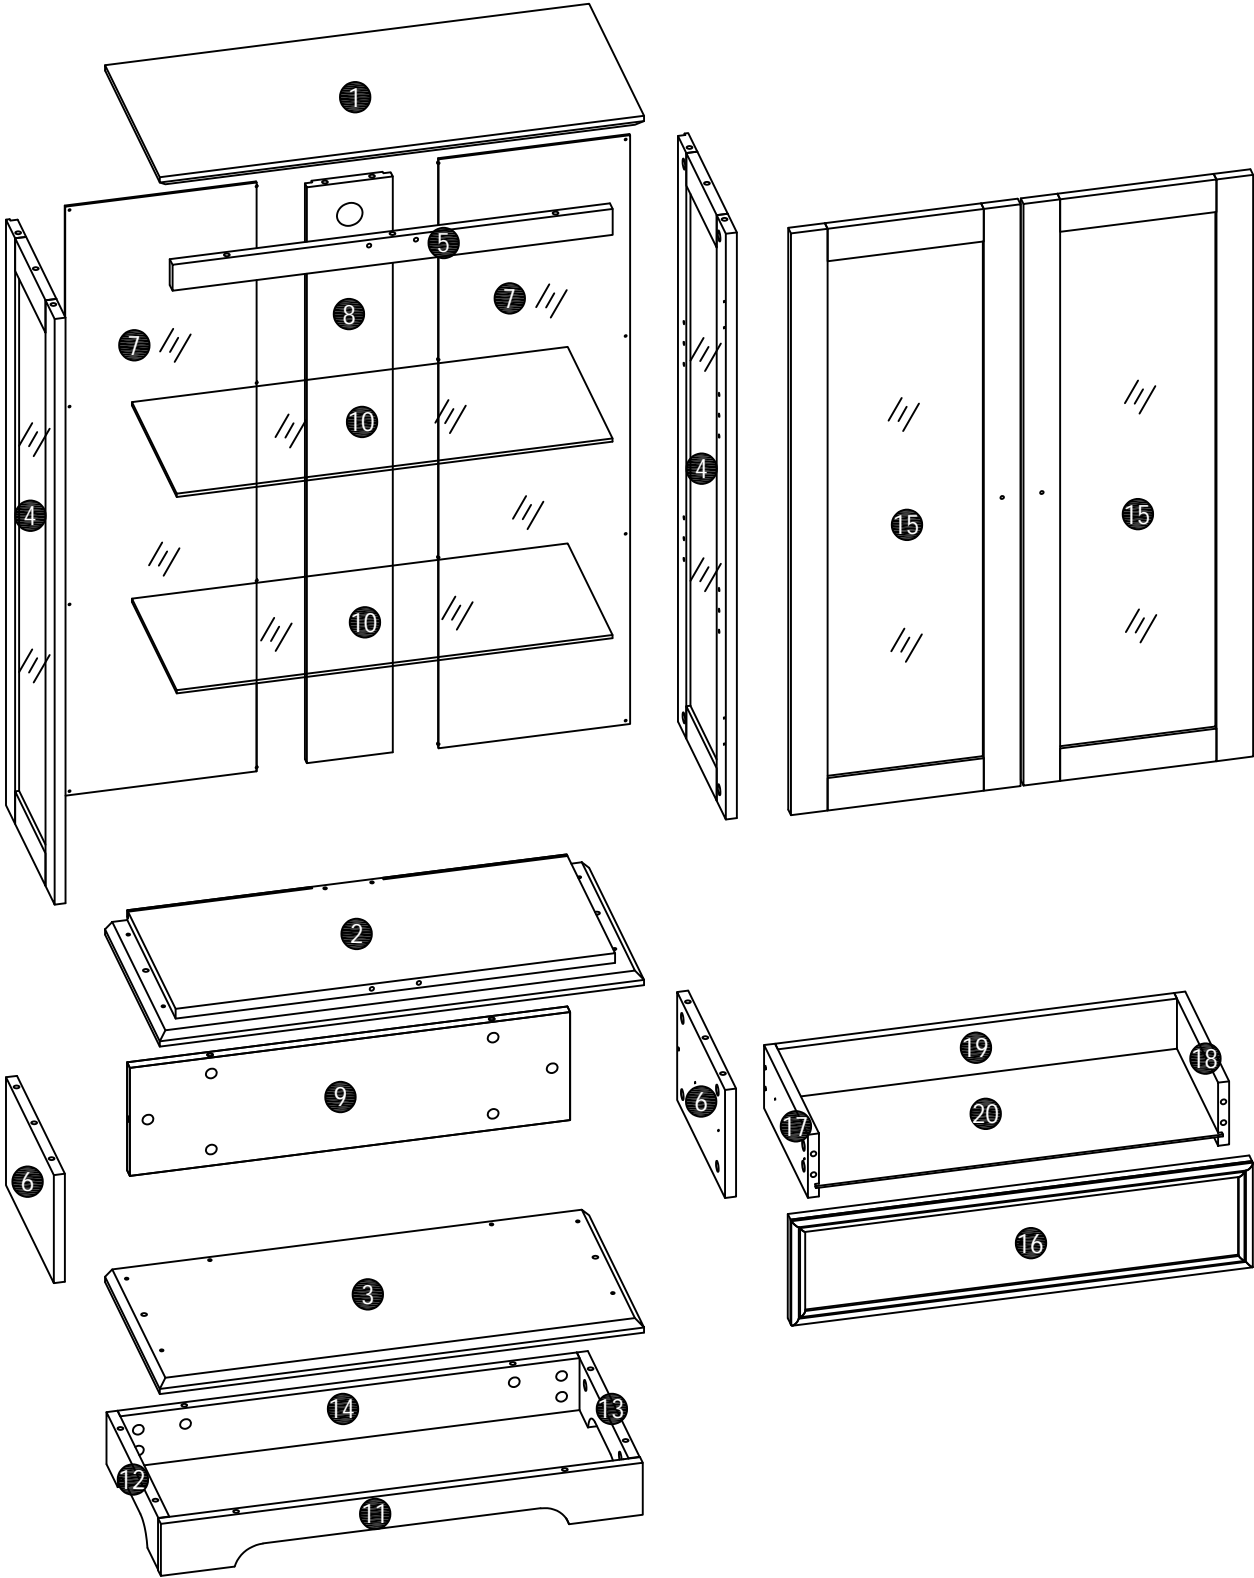

2 Doors & 1 Drawer Glass Cabinet

Assembly Instruction

List of Parts

Hardware

A x 49+2

Ø6 x 34mm

B x 49+2

Ø15 x 10mm

C x 8+1

Ø8*30mm

D x 16+1

Ø3*12mm

E x 4

F x 3

G x 3

Ø4*22mm