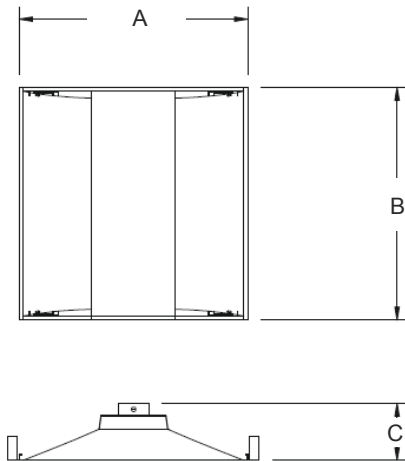

Outline Drawing & Overall Size

Model	A	B	C
FDK-RT-22-27-40-XXK	603mm/23.74"	603mm/23.74"	138mm/5.43"
FDK-RT-24-27-60-XXK	603mm/23.74"	1213mm/47.76"	138mm/5.43"
FDK-RT-24-27-70-XXK	603mm/23.74"	1213mm/47.76"	138mm/5.43"