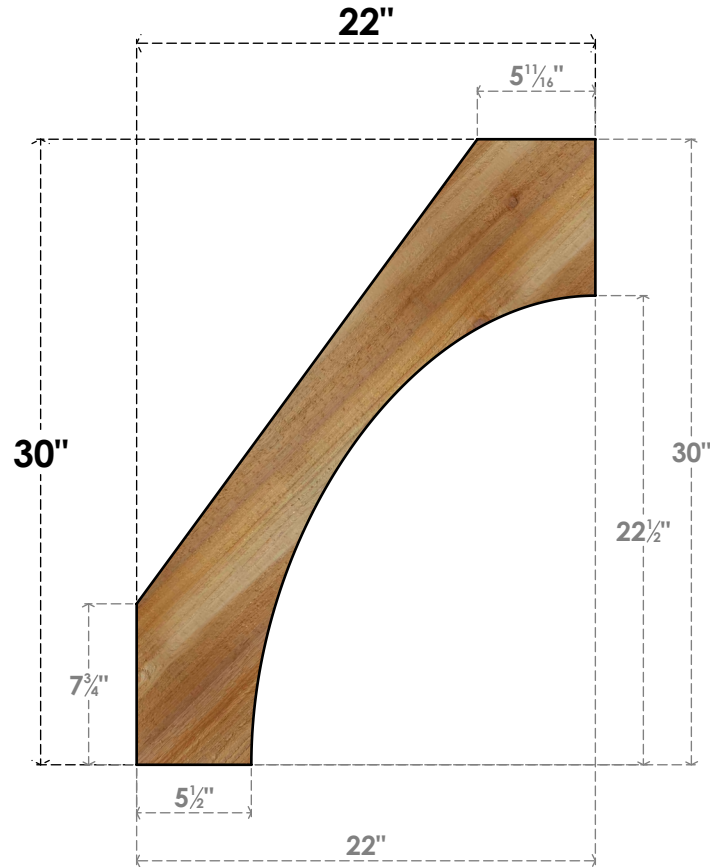

BRC04X22X30WTLOORWR

4"W X 22"D X 30"H WESTLAKE ROUGH SAWN BRACE, WESTERN RED CEDAR

SIDE

FRONT

EKENA MILLWORK
 2300 WEST MAIN ST.
 CLARKSVILLE, TX 75426
 TOLL FREE: 866-607-0453
 WWW.EKENAMILLWORK.COM

NOTES