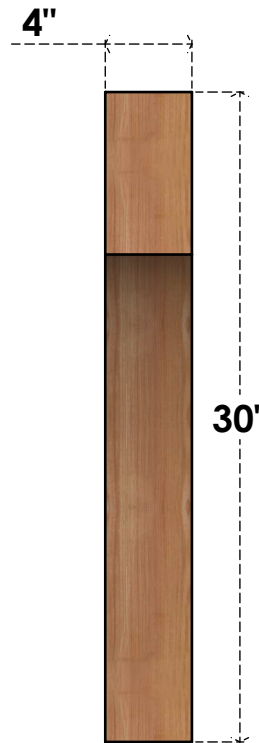

BRC04X22X30WTLOORWR

4"W X 22"D X 30"H WESTLAKE ROUGH SAWN BRACE, WESTERN RED CEDAR

SIDE

FRONT

EKENA MILLWORK
 2300 WEST MAIN ST.
 CLARKSVILLE, TX 75426
 TOLL FREE: 866-607-0453
 WWW.EKENAMILLWORK.COM

NOTES