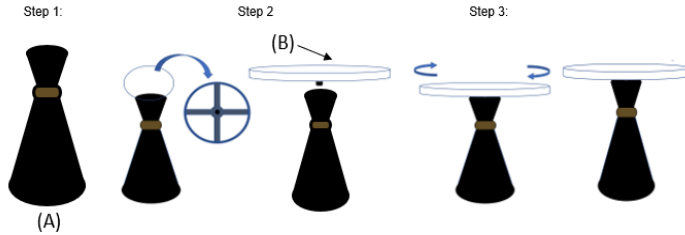

## ITEM DESCRIPTION:

ITEM NO.: 4799

NAME: Denali End Table

MATERIAL TYPE: Aluminum, Marble

FINISH: Bronze, Antique Brass, White

ITEM NET WEIGHT: 49LBS

## TO ASSEMBLE:

1. Place the base (A) on a flat surface.
2. Adjust the marble top (B) at the top of the base (A) and align the bolt in the threaded hole.
3. Rotate the marble top (B) in a clockwise direction to fix the marble top (B) on the base (A).

## PARTS INCLUDED:

Base ( A ) Qty: 1 Pc

Marble Top ( B ) Qty: 1 Pc