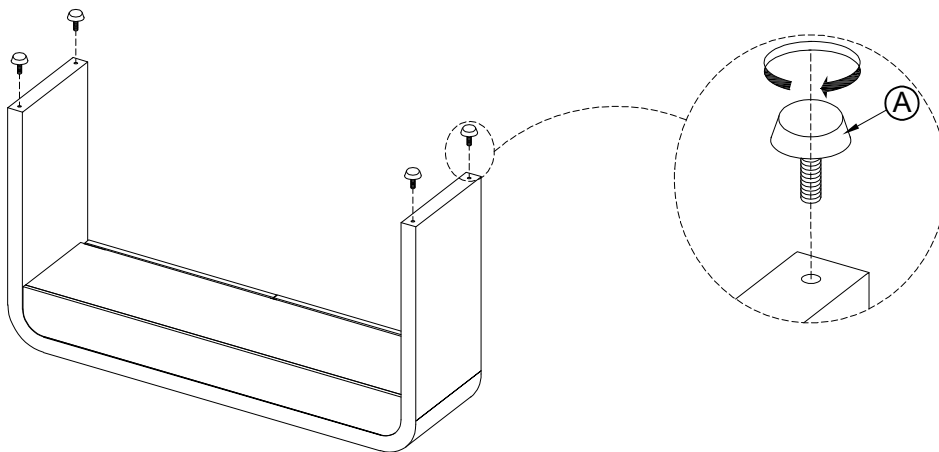

+ Parts Included

- A. Adjustable glide
Ø23xØ6x22mm (4 pcs)

ASSEMBLY INSTRUCTIONS

①

②

③