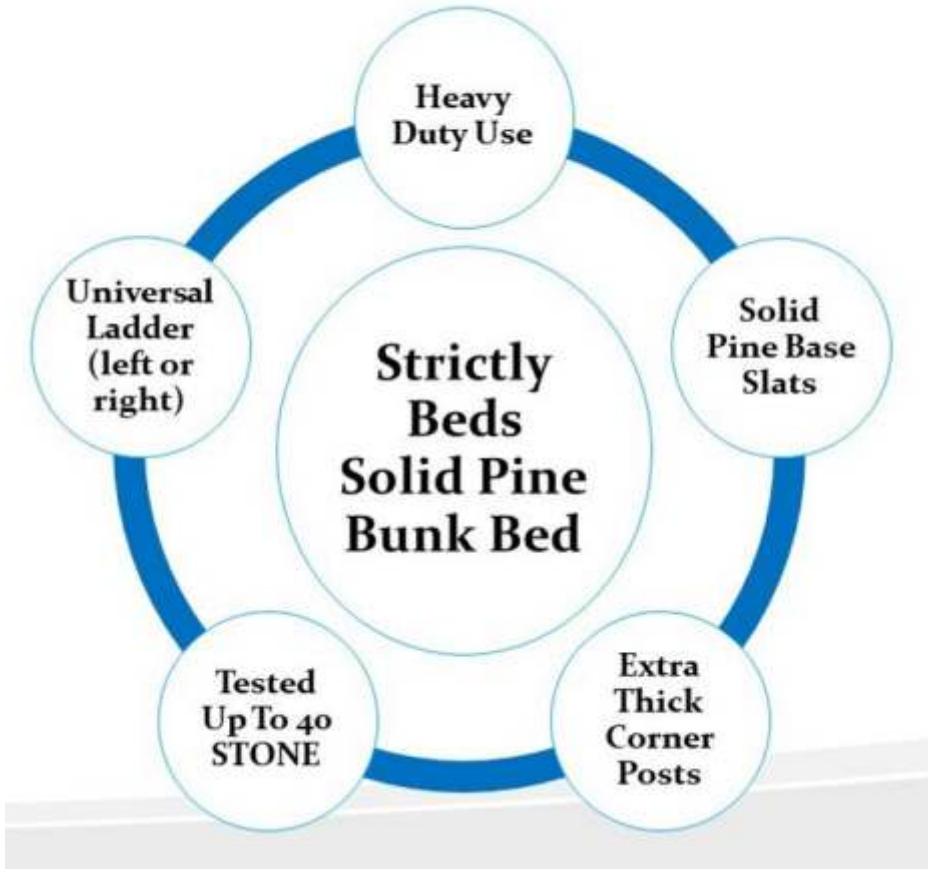

Loft Bunk Bed

Bed Size (External Dimensions)	A Length	B Height	C Width	D Clearance	E Front	F Depth	G Clearance
2ft 6 Small Single, SHORT LENGTH	173cm	185cm	85cm	143cm	120cm	40cm	64cm
3ft Single, SHORT LENGTH	173cm	185cm	98cm	143cm	120cm	40cm	64cm
2ft 6 Small Single	202cm	185cm	85cm	143cm	150cm	40cm	64cm
3ft Single	202cm	185cm	98cm	143cm	150cm	40cm	64cm
4ft Small Double	202cm	185cm	129cm	143cm	150cm	40cm	64cm
4ft Small Double, SHORT LENGTH	173cm	185cm	129cm	143cm	120cm	40cm	64cm
4ft 6 Double	202cm	185cm	143cm	143cm	150cm	40cm	64cm
EURO Size, 3ft Single (Extra Long)	212cm	185cm	98cm	143cm	160cm	40cm	64cm
Mattress (External Dimensions)	Mattress Size	Max Thickness		Total Boxes	Total Weight		
2ft 6 Small Single, SHORT LENGTH	75cm by 160cm	20cm		2	44 KG		
3ft Single, SHORT LENGTH	90cm by 160cm	20cm		2	44 KG		
2ft 6 Small Single	75cm by 190cm	20cm		2	44 KG		
3ft Single	90cm by 190cm	20cm		2	44 KG		
4ft Small Double	120cm by 190cm	20cm		2	47 KG		
4ft Small Double, SHORT LENGTH	120cm by 160cm	20cm		2	47 KG		
4ft 6 Double	137cm by 190cm	20cm		2	47 KG		
EURO Size, 3ft Single (Extra Long)	90cm by 200cm	20cm		2	44 KG		

Universal Ladder

Can go to the left or right side

Size DOES Matter !!
This bed is made using a thicker, stronger 60mm corner post
Cheaper models can use a lot thinner to save costs.

This bed has been tested to take a weight up to 40 stone (254kg)
(subject to conditions)