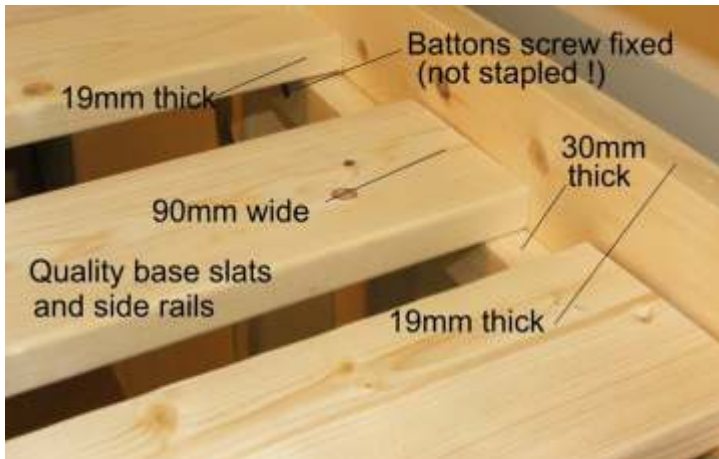

Loft Bunk Bed

Bed Size (External Dimensions)	A Length	B Height	C Width	D Clearance	E Front	F Depth	G Clearance
2ft 6 Small Single, SHORT LENGTH	173cm	185cm	85cm	143cm	120cm	40cm	64cm
3ft Single, SHORT LENGTH	173cm	185cm	98cm	143cm	120cm	40cm	64cm
2ft 6 Small Single	202cm	185cm	85cm	143cm	150cm	40cm	64cm
3ft Single	202cm	185cm	98cm	143cm	150cm	40cm	64cm
4ft Small Double	202cm	185cm	129cm	143cm	150cm	40cm	64cm
4ft Small Double, SHORT LENGTH	173cm	185cm	129cm	143cm	120cm	40cm	64cm
4ft 6 Double	202cm	185cm	143cm	143cm	150cm	40cm	64cm
EURO Size, 3ft Single (Extra Long)	212cm	185cm	98cm	143cm	160cm	40cm	64cm
Mattress (External Dimensions)	Mattress Size	Max Thickness		Total Boxes	Total Weight		
2ft 6 Small Single, SHORT LENGTH	75cm by 160cm	20cm		2	44 KG		
3ft Single, SHORT LENGTH	90cm by 160cm	20cm		2	44 KG		
2ft 6 Small Single	75cm by 190cm	20cm		2	44 KG		
3ft Single	90cm by 190cm	20cm		2	44 KG		
4ft Small Double	120cm by 190cm	20cm		2	47 KG		
4ft Small Double, SHORT LENGTH	120cm by 160cm	20cm		2	47 KG		
4ft 6 Double	137cm by 190cm	20cm		2	47 KG		
EURO Size, 3ft Single (Extra Long)	90cm by 200cm	20cm		2	44 KG		

Universal Ladder

Can go to the left or right side

Size DOES Matter !!
This bed is made using a thicker, stronger 60mm corner post
Cheaper models can use a lot thinner to save costs.

This bed has been tested to take a weight up to 40 stone (254kg)
(subject to conditions)