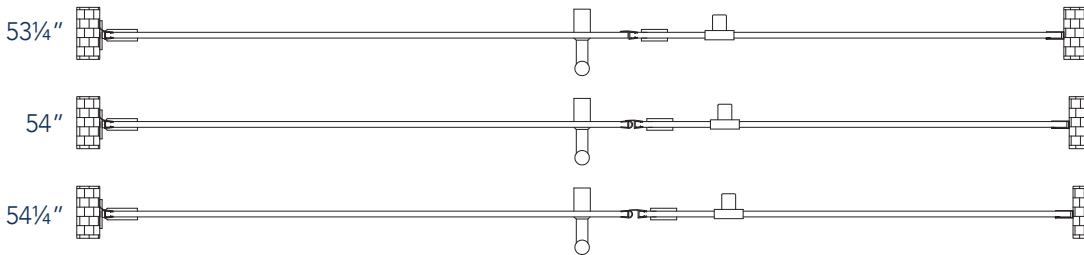

Aston Belmore SDR 965-5424

CH CHROME HARDWARE

SS STAINLESS STEEL HARDWARE

ORB OIL RUBBED BRONZE HARDWARE

MODEL	WALL OPENING(A)	DOOR PANEL WIDTH(B)	FIXED PANEL WIDTH(C)	HEIGHT (D)	HANDLE HEIGHT(E)	ENTRY OPEN(F)
SDR965-5424-10	53 1/4" - 54 1/4"	23 5/8"	29 5/8"	72"	36 1/4"	21 5/8" - 22 5/8"