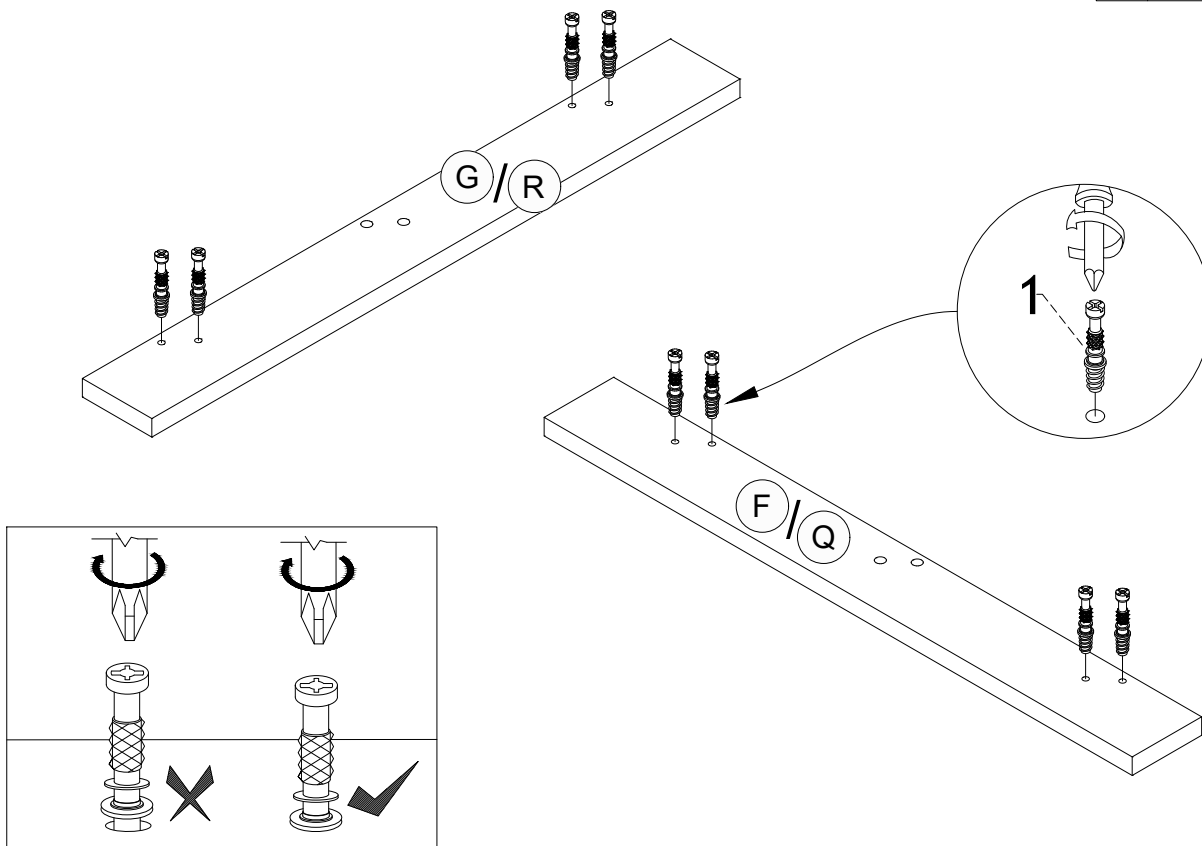

STEP 1

1		16 pcs