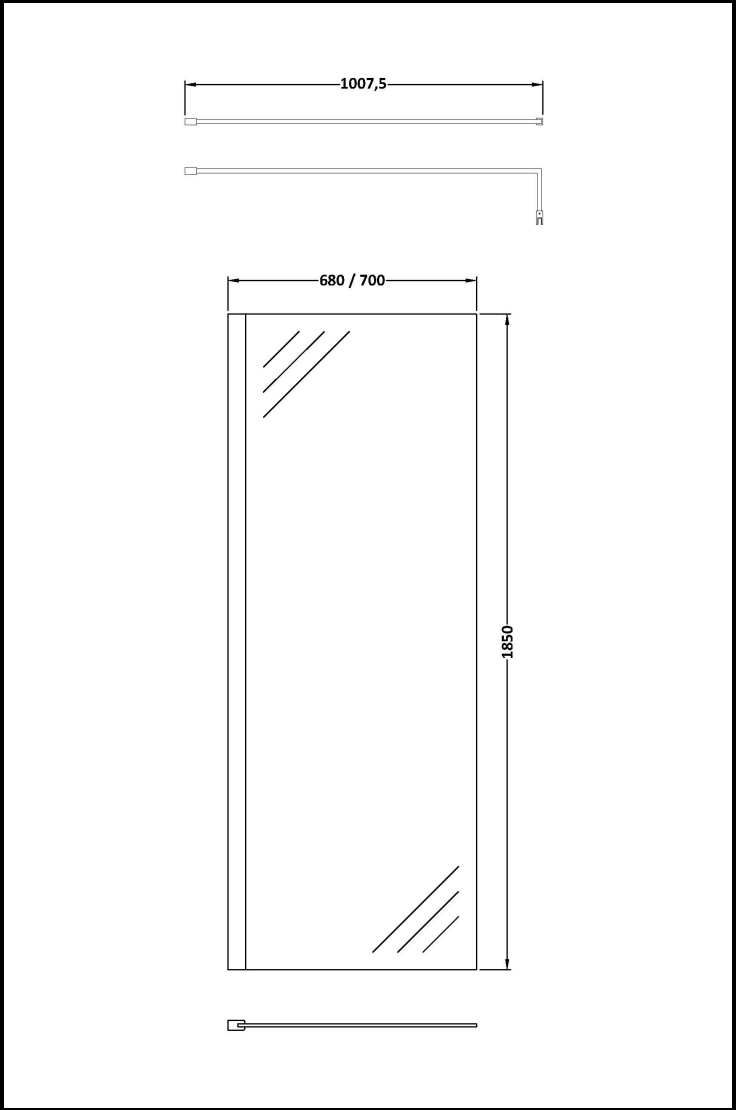

# CUSTOMER DATA SHEET - ENCLOSURES

**DESCRIPTION:** Wetroom Screen 700 X 1850 X 8mm

PRODUCT DIMENSIONS			
Height (mm)	Width (mm)	Depth (mm)	Nett Wgt Kg
1850	700	14	29.5

PACKAGING DIMENSIONS			
Height (mm)	Width (mm)	Length (mm)	Gross Wgt Kg
60	750	1920	29.5

PACKAGING DATA			
Box Colour	Brown Cardboard Box - Printed		
Box Qty	1	Label Colour	Not Applicable
Label Size	100 x 50	Label Qty	0

OUTER BOX DIMENSIONS (If Applicable)				
Height (mm)	Width (mm)	Depth (mm)	Length (mm)	Gross Wgt Kg

PRODUCT DETAILS			
Country of Origin	China	CE Approval	Yes
Fitting Instruction	Yes	Profile Finish	Polished Chrome
Profile Material	Aluminium	Entry Width (mm)	N/A
Adjustments (mm)	680mm - 700mm	Swing Out Dim (mm)	N/A
Swing In Dim (mm)	N/A	Glass Thickness (mm)	8
Radius (mm)	Not Applicable	Easy Clean	No
Easy Fit	No	Handle Material	Not Applicable
Handle Style	Not Applicable	Wheel Type	Not Applicable
Enclosure Design	Frameless	Extras	None
Support Bar Inc'	Support Bar Included		