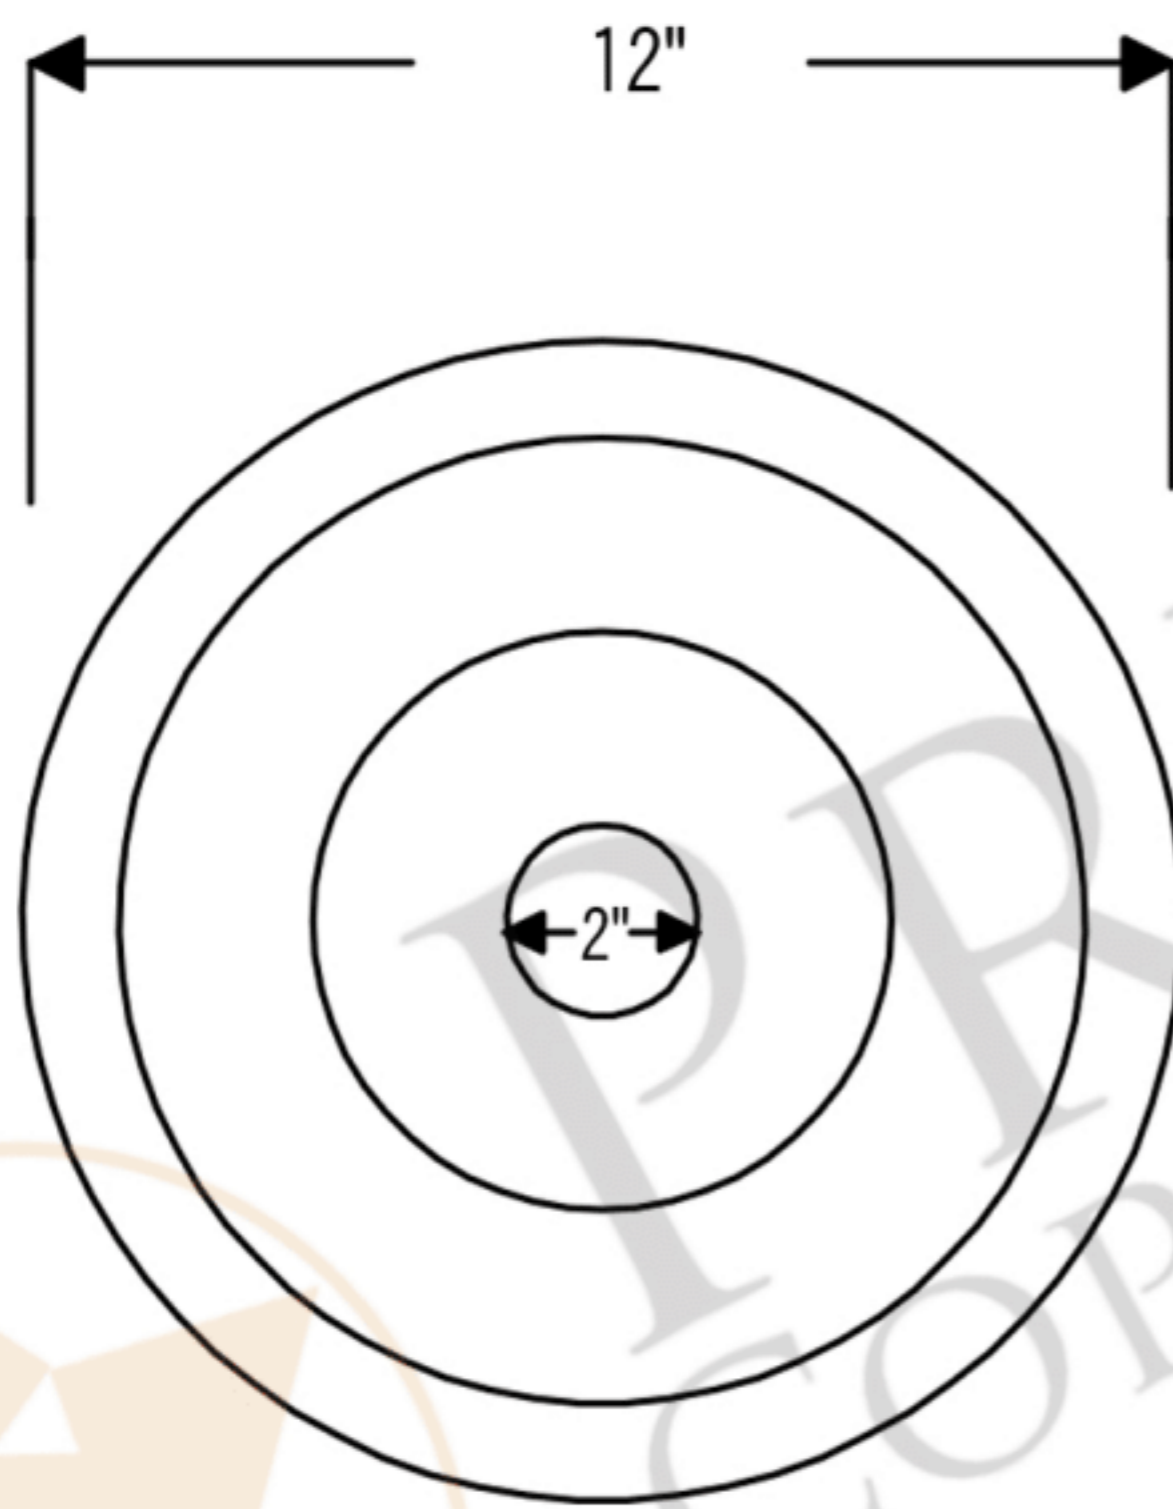

PREMIER
COPPER PRODUCTS

MODEL NUMBER: BR12PC2

- Description: 12" Round Hammered Copper Bar Sink in Polished Copper with 2" Drain Opening
- Outer Dimension: 12" x 5"
- Inner Dimension: 10" x 5"
- Rim: 1"
- Drain Opening: 2"
- Finish: Polished Copper

CODE/STANDARD COMPLIANCE

* IAPMO/cUPC LISTED

THIS PRODUCTS IS HAND CRAFTED, SMALL VARIANCES IN COLOR AND SIZE MAY OCCUR.
DO NOT MAKE ANY INSTALLATION CUTS UNTIL YOU RECEIVE YOUR ITEM(S).