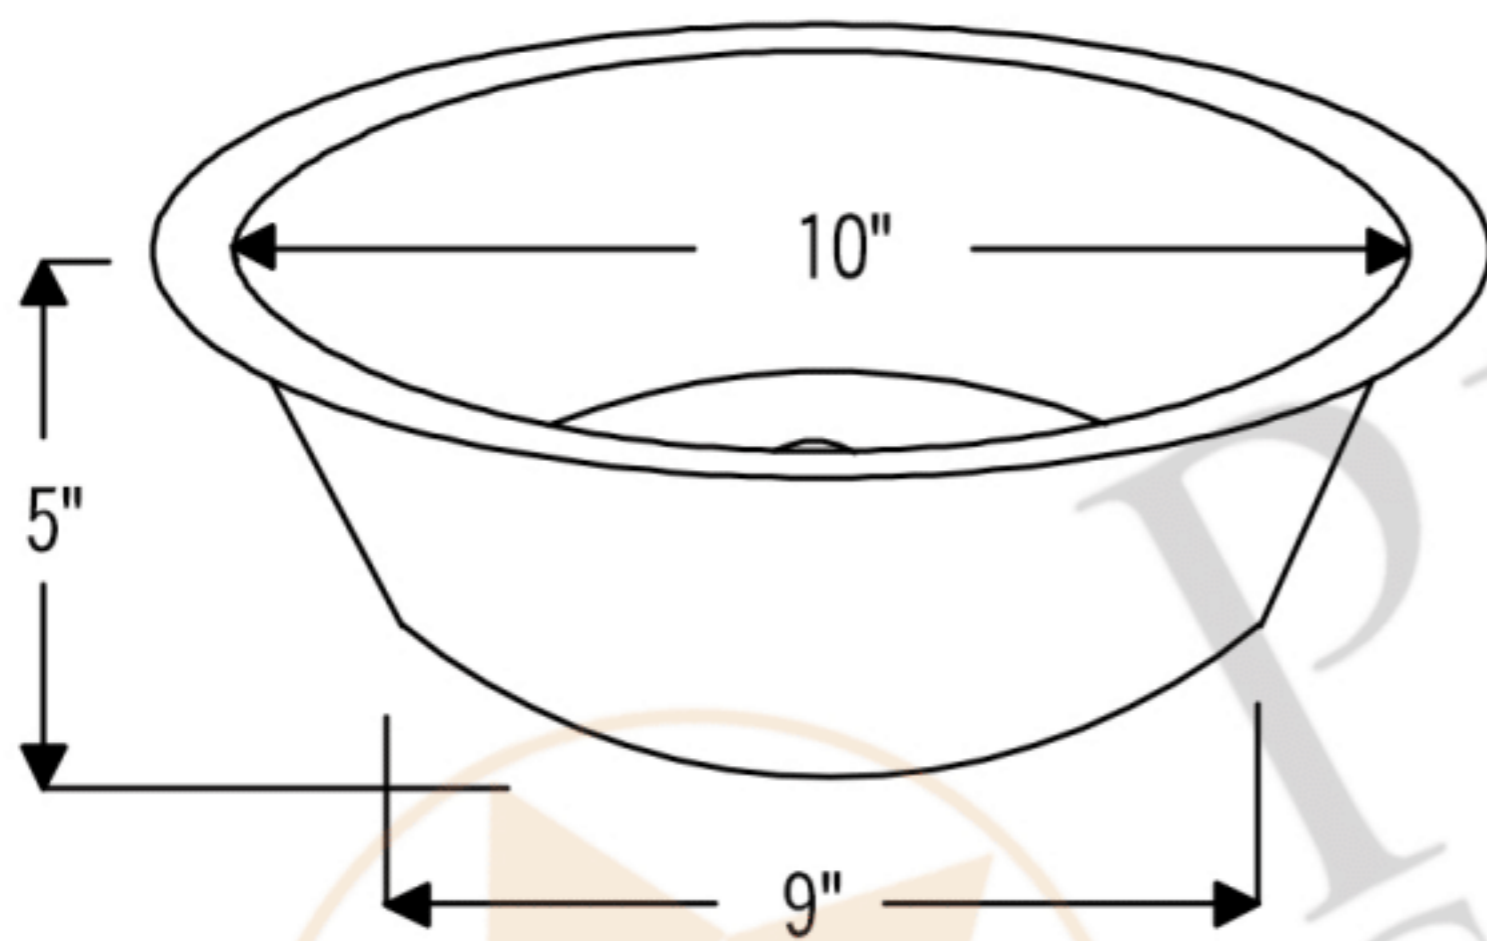

PREMIER
COPPER PRODUCTS

MODEL NUMBER: BR12PC2

- Description: 12" Round Hammered Copper Bar Sink in Polished Copper with 2" Drain Opening
- Outer Dimension: 12" x 5"
- Inner Dimension: 10" x 5"
- Rim: 1"
- Drain Opening: 2"
- Finish: Polished Copper

CODE/STANDARD COMPLIANCE

* IAPMO/cUPC LISTED

THIS PRODUCTS IS HAND CRAFTED, SMALL VARIANCES IN COLOR AND SIZE MAY OCCUR.
DO NOT MAKE ANY INSTALLATION CUTS UNTIL YOU RECEIVE YOUR ITEM(S).