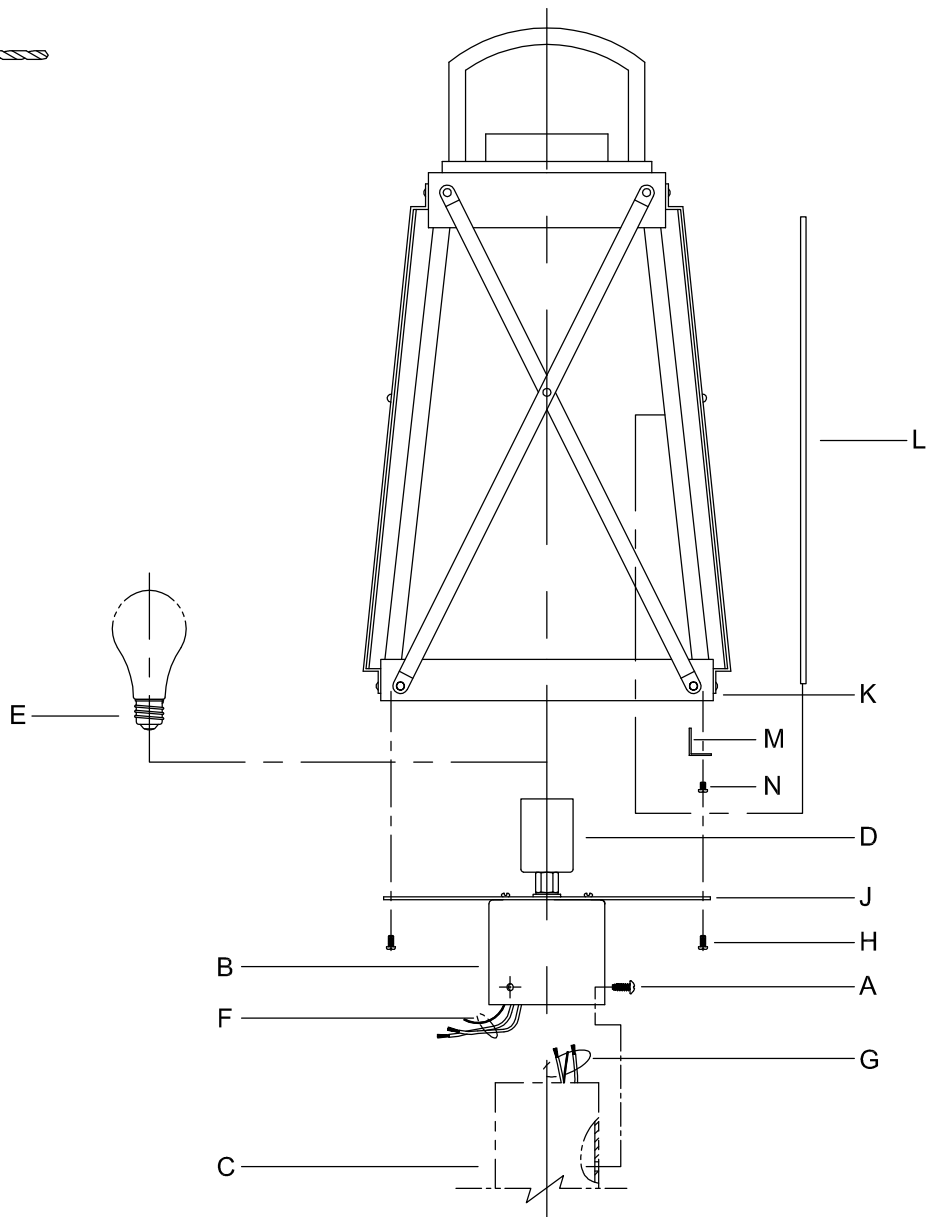

Assembly & Installation Instructions

CAUTION: Read instructions carefully and turn electricity off at main circuit breaker panel before beginning installation.

WARNING - If any Special Control Devices are used with this Fixture, Follow the Instructions Carefully to assure full compliance with N.E.C. requirements. If there are any questions, contact a Qualified Electrical Contractor.
WARNING - This product contains chemicals known to the State of California to cause cancer, birth defects and /or other reproductive harm. Thoroughly wash hands after installing, handling, cleaning, or otherwise touching this product.
CAUTION - All glass is fragile, use care when handling Glass component(s) and or Lamp(s).

ASSEMBLY STEPS:

PASOS PARA ENSAMBLAR:

MODE D'ASSEMBLAGE:

1. B → C
2. Ø (0.144)(3.6mm) → 
3. C ← B
4. Ø (0.144)(3.6mm) → 
5. F → G → 
6. A → B,C
7. E → D
8. L → K
9. N,M → K
10. H → J,K

**C, G, & E
 (NOT FURNISHED)
 (NO INCLUIDA)
 (NON FOURNIE)**