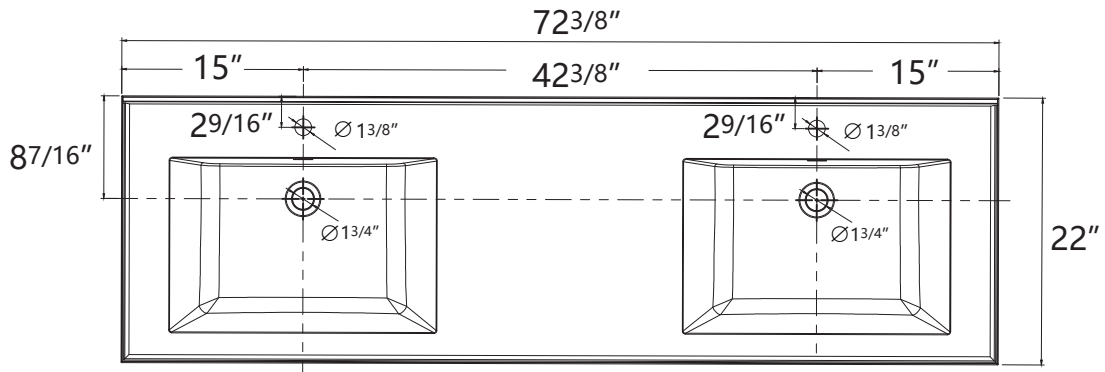

DIMENSION DETAILS

BATHROOM VANITY

✉ Email: lawrencevilly@126.com

☎ Hotline: 626 679 3588

PRODUCT
INSTRUCTION
VIDEO

Belize 72"

COUNTERTOP SIZE

Top View

Front View

Side View

VANITY SIZE

Front View

Side View