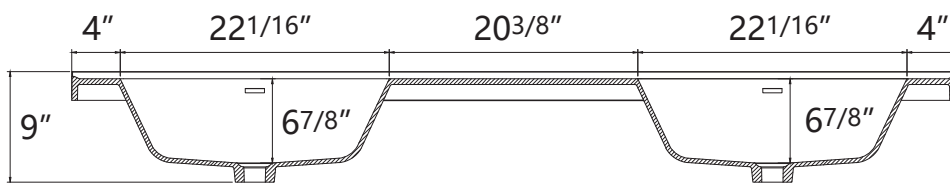

DIMENSION DETAILS

BATHROOM VANITY

✉ Email: lawrencevilly@126.com

☎ Hotline: 626 679 3588

PRODUCT
INSTRUCTION
VIDEO

Belize 72"

COUNTERTOP SIZE

Top View

Front View

Side View

VANITY SIZE

Front View

Side View