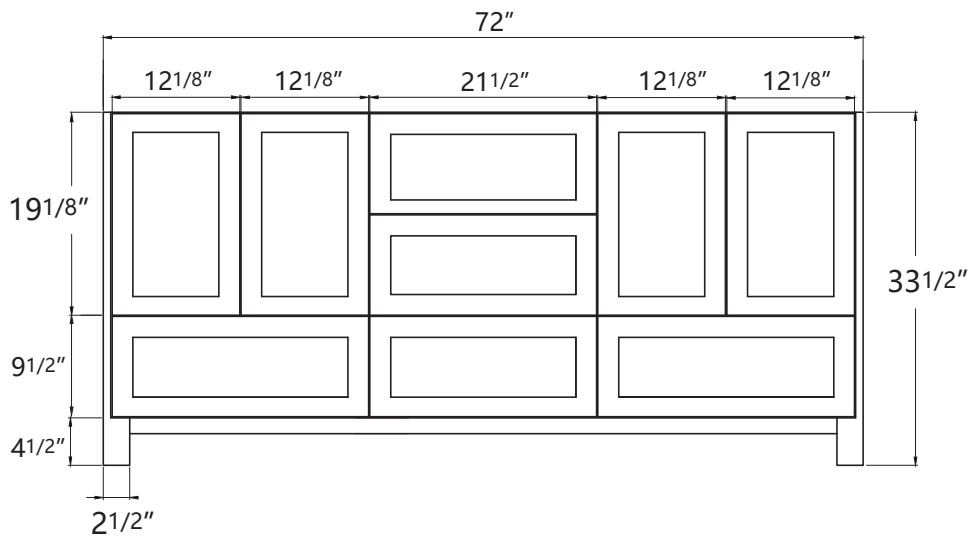

DIMENSION DETAILS

BATHROOM VANITY

✉ Email: lawrencevilly@126.com

☎ Hotline: 626 679 3588

PRODUCT
INSTRUCTION
VIDEO

Belize 72"

COUNTERTOP SIZE

Top View

Front View

Side View

VANITY SIZE

Front View

Side View