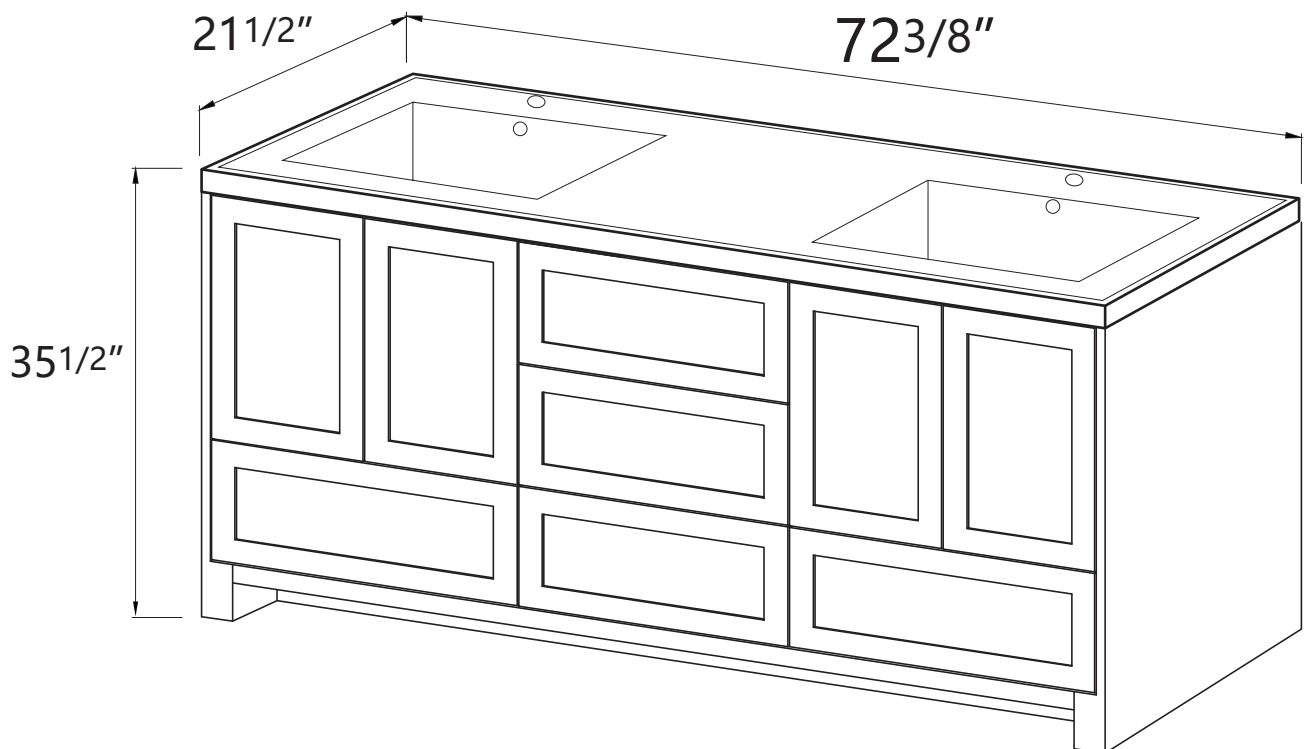

DIMENSION DETAILS

BATHROOM VANITY

✉ Email: lawrencevilly@126.com

☎ Hotline: 626 679 3588

PRODUCT
INSTRUCTION
VIDEO

Belize 72"

COUNTERTOP SIZE

Top View

Front View

Side View

VANITY SIZE

Front View

Side View