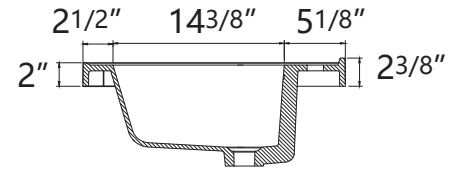

DIMENSION DETAILS

BATHROOM VANITY

✉ Email: lawrencevilly@126.com

☎ Hotline: 626 679 3588

PRODUCT
INSTRUCTION
VIDEO

Belize 72"

COUNTERTOP SIZE

Top View

Front View

Side View

VANITY SIZE

Front View

Side View