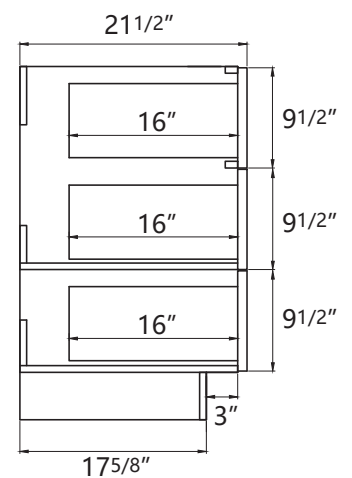

DIMENSION DETAILS

BATHROOM VANITY

✉ Email: lawrencevilly@126.com

☎ Hotline: 626 679 3588

PRODUCT
INSTRUCTION
VIDEO

Belize 72"

COUNTERTOP SIZE

Top View

Front View

Side View

VANITY SIZE

Front View

Side View