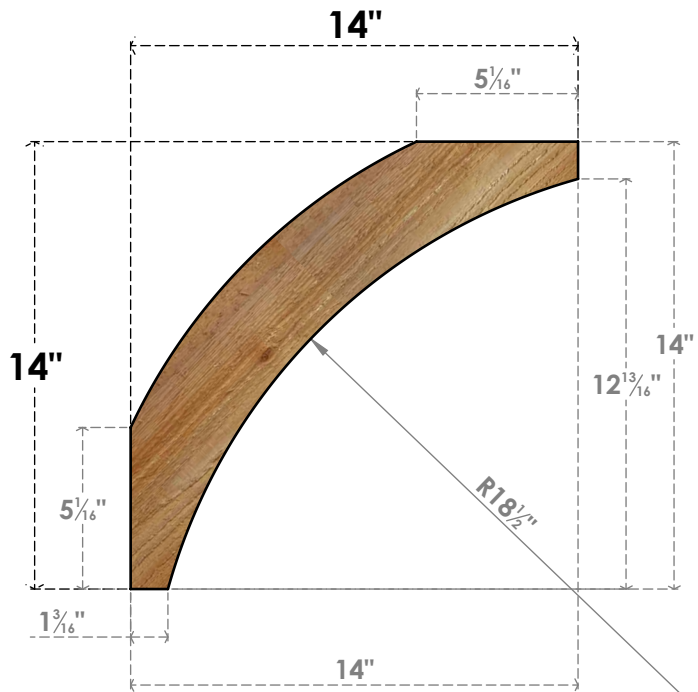

# BRC06X14X14THR00RWR

6"W X 14"D X 14"H THORTON ROUGH SAWN BRACE, WESTERN RED CEDAR

**SIDE**

**FRONT**

EKENA MILLWORK  
 2300 WEST MAIN ST.  
 CLARKSVILLE, TX 75426  
 TOLL FREE: 866-607-0453  
 WWW.EKENAMILLWORK.COM