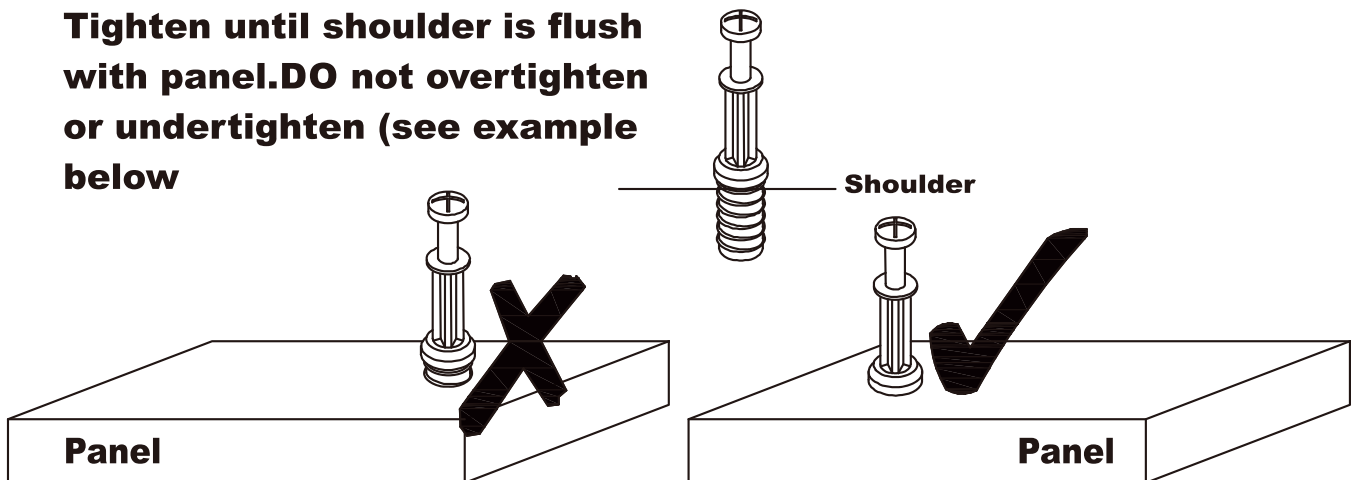

Para cualquier pregunta adicional, no dudes en contactarnos.

Lazzosupport@163.com

SPECIAL TIPS FOR FITTING CAM-LOCKS AND QUICKFIT

CAM-LOCK

WHEN FITTING CAMLOCK
ENSURE STARTING POSITION IS CORRECT
BEFORE YOU INSERT CONNECTING QUICKFIT
TURN CLOCKWISE UNTIL SECURE

Quickfit head needs to be in centre

QUICKFIT

Tighten until shoulder is flush with panel. DO not overtighten or undertighten (see example below)

CONSEJOS ESPECIALES PARA MONTAR CERRADURAS CAM Y CONEXIONES RÁPIDAS