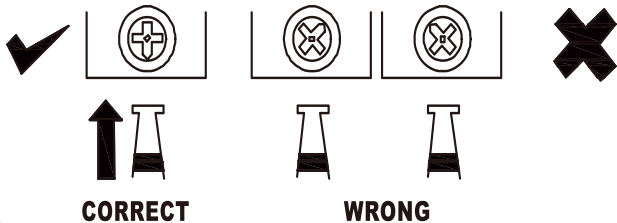

Para cualquier pregunta adicional, no dudes en contactarnos.

Lazzosupport@163.com

SPECIAL TIPS FOR FITTING CAM-LOCKS AND QUICKFIT

CAM-LOCK

WHEN FITTING CAMLOCK
ENSURE STARTING POSITION IS CORRECT
BEFORE YOU INSERT CONNECTING QUICKFIT
TURN CLOCKWISE UNTIL SECURE

Quickfit head needs to be in centre

QUICKFIT

Tighten until shoulder is flush with panel. DO not overtighten or undertighten (see example below)

CONSEJOS ESPECIALES PARA MONTAR CERRADURAS CAM Y CONEXIONES RÁPIDAS