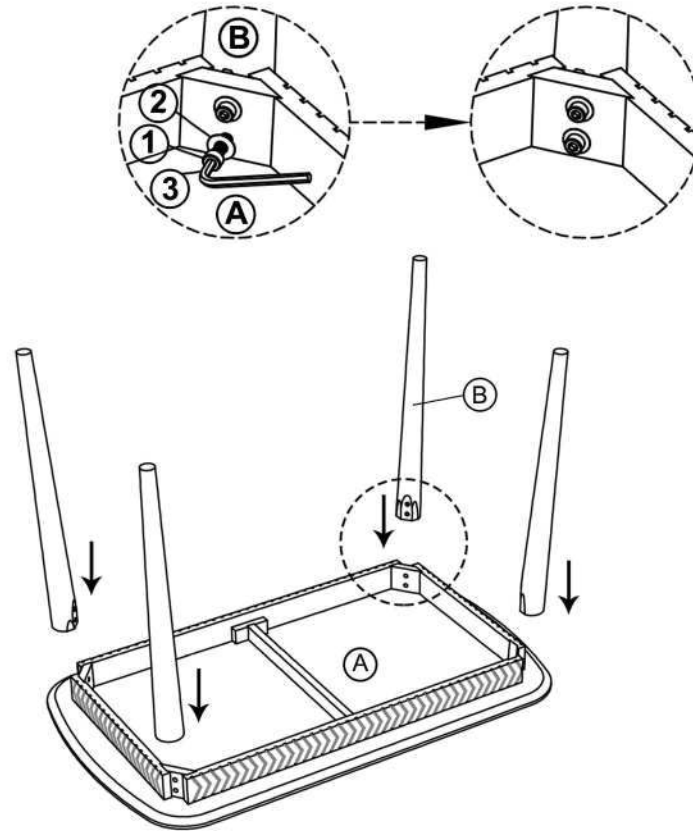

ASSEMBLY INSTRUCTIONS

Fine Furniture for every stage of life

Counter Height Table

ASSEMBLY INSTRUCTIONS

ASSEMBLY TIPS:

1. Remove hardware from box and sort by size.
2. Please check to see that all hardware and parts are present prior to start of assembly.
3. Please follow attached instructions in the same sequence as numbered to assure fast & easy assembly.

1 BOLT
(M8 x 70mm - RBW)

8PCS

2 FLAT WASHER
(M8 - RBW)

8PCS

3 ALLEN WRENCH
(M5 - BLK)

1PC

ASSEMBLY INSTRUCTIONS

STEP 1