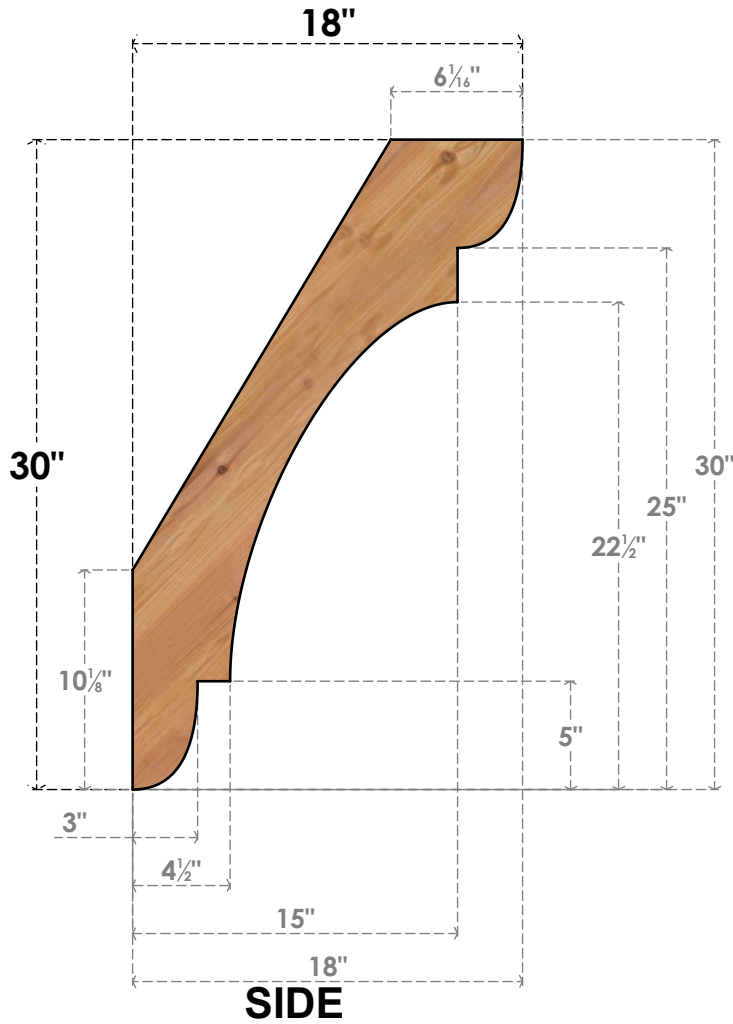

BRC04X18X30OLY00SWR

3 1/2"W X 18"D X 30"H OLYMPIC SMOOTH BRACE, WESTERN RED CEDAR

EKENA MILLWORK
 2300 WEST MAIN ST.
 CLARKSVILLE, TX 75426
 TOLL FREE: 866-607-0453
 WWW.EKENAMILLWORK.COM

NOTES

1. INSTALLATION TO BE COMPLETED IN ACCORDANCE WITH MANUFACTURER'S SPECIFICATIONS.
2. DRAWING MAY NOT BE TO SCALE
3. THIS DRAWING IS INTENDED FOR DESIGN AND PLANNING PURPOSES ONLY.
4. ALL INFORMATION CONTAINED HEREIN WAS CURRENT AT THE TIME OF DEVELOPMENT BUT MUST BE REVIEWED AND APPROVED BY THE PRODUCT MANUFACTURER TO BE CONSIDERED ACCURATE.
5. PRODUCTS ARE NOT KILN DRIED. THIS ITEM IS UNIQUE AND WILL CONTAIN THE NATURAL VARIATIONS THAT THE WOOD SPECIES OFFERS. THIS MAY RESULT IN VARIATIONS UP TO 1/4"