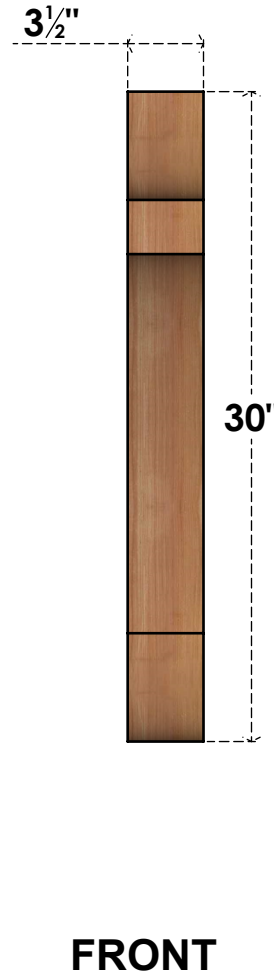

BRC04X18X30OLY00SWR

3 1/2"W X 18"D X 30"H OLYMPIC SMOOTH BRACE, WESTERN RED CEDAR

EKENA MILLWORK
 2300 WEST MAIN ST.
 CLARKSVILLE, TX 75426
 TOLL FREE: 866-607-0453
 WWW.EKENAMILLWORK.COM

NOTES

1. INSTALLATION TO BE COMPLETED IN ACCORDANCE WITH MANUFACTURER'S SPECIFICATIONS.
2. DRAWING MAY NOT BE TO SCALE
3. THIS DRAWING IS INTENDED FOR DESIGN AND PLANNING PURPOSES ONLY.
4. ALL INFORMATION CONTAINED HEREIN WAS CURRENT AT THE TIME OF DEVELOPMENT BUT MUST BE REVIEWED AND APPROVED BY THE PRODUCT MANUFACTURER TO BE CONSIDERED ACCURATE.
5. PRODUCTS ARE NOT KILN DRIED. THIS ITEM IS UNIQUE AND WILL CONTAIN THE NATURAL VARIATIONS THAT THE WOOD SPECIES OFFERS. THIS MAY RESULT IN VARIATIONS UP TO 1/4"