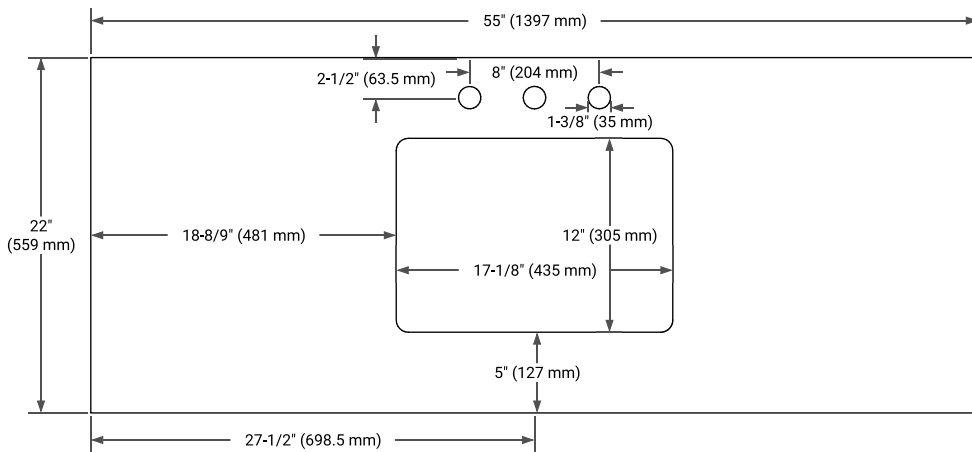

55" SINGLE RECTANGLE SINK COUNTERTOP WITH 0.75 IN. THICKNESS

OVERALL DIMENSIONS

55" W x 22" D x 0.75" H

COUNTERTOP OPTIONS

FEATURES

- Solid countertop with mitered edges & seams
- Undermount white rectangular sink
- Pre-drilled for 8" widespread faucet

INCLUDED

- Countertop
- Matching Backsplash
- Rectangle Sink

COUNTERTOP PLAN VIEW