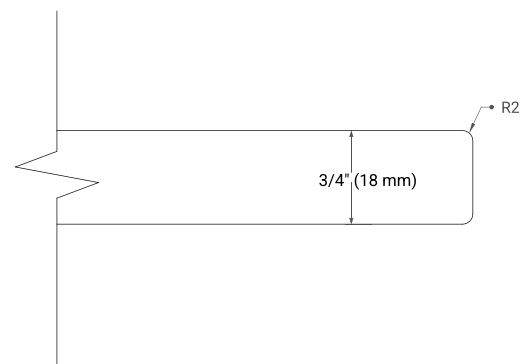

EDGE SIDE VIEW