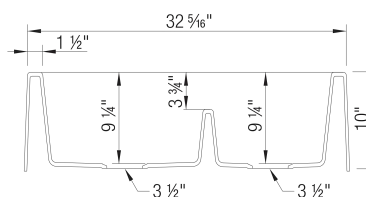

IKON 33 1³/₄ Low Divide SILGRANIT

Warranty

BLANCO offers a limited lifetime warranty on all sinks and faucets, as well as a one-year warranty on all custom accessories.

Code/Standards Compliance

BLANCO sinks and faucets are third-party tested and certified to standards and listed by applicable certification bodies. For more information on individual product listings, contact our office or listing organization.

View our how-to videos to learn more about installing and caring for BLANCO products:
<https://www.blanco.com/us-en/service/how-to-videos/how-to-videos-for-sinks/>

Questions? Contact us today

BLANCO America, Inc.
110 Mount Holly By-Pass
Lumberton, NJ 08048

Phone & Fax
Phone: 888-668-6201
Fax: 609-668-6211