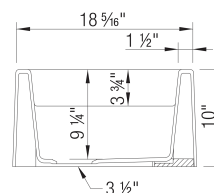

IKON 33 1³/₄ Low Divide SILGRANIT

Warranty

BLANCO offers a limited lifetime warranty on all sinks and faucets, as well as a one-year warranty on all custom accessories.

Code/Standards Compliance

BLANCO sinks and faucets are third-party tested and certified to standards and listed by applicable certification bodies. For more information on individual product listings, contact our office or listing organization.

View our how-to videos to learn more about installing and caring for BLANCO products:
<https://www.blanco.com/us-en/service/how-to-videos/how-to-videos-for-sinks/>

Questions? Contact us today

BLANCO America, Inc.
110 Mount Holly By-Pass
Lumberton, NJ 08048

Phone & Fax
Phone: 888-668-6201
Fax: 609-668-6211