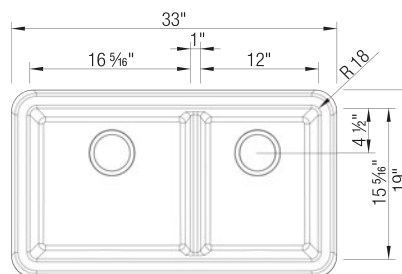

Sink Specifications

Color	SKU
Anthracite	402322
Café	402323
Metallic Gray	402325
White	402324
Cinder	402326
Truffle	402329
Coal Black	402525
Volcano Gray	443115
Soft White	443078

Design and Planning Tips

- Min cabinet size: 36 in
- Apron front height: 10 in
- Rim height: 10 in

What is included:
Installation instructions
Cabinet template
Limited Lifetime Warranty

Custom cabinet installation required.
To prevent damage, sink must be shipped on a pallet.

Codes & Standards

CSA B45.8-18/ IAPMO Z403-2018

Optional Accessories

Sink Grid	237525
Sink Grid	237526
Floating Sink Grid	233530
Beech Cutting Board	235010
CapFlow Strainer Cover	517666

IKON 33 1³/₄ Low Divide SILGRANIT

Warranty

BLANCO offers a limited lifetime warranty on all sinks and faucets, as well as a one-year warranty on all custom accessories.

Code/Standards Compliance

BLANCO sinks and faucets are third-party tested and certified to standards and listed by applicable certification bodies. For more information on individual product listings, contact our office or listing organization.

View our how-to videos to learn more about installing and caring for BLANCO products:
<https://www.blanco.com/us-en/service/how-to-videos/how-to-videos-for-sinks/>

Questions? Contact us today

BLANCO America, Inc.
110 Mount Holly By-Pass
Lumberton, NJ 08048

Phone & Fax
Phone: 888-668-6201
Fax: 609-668-6211