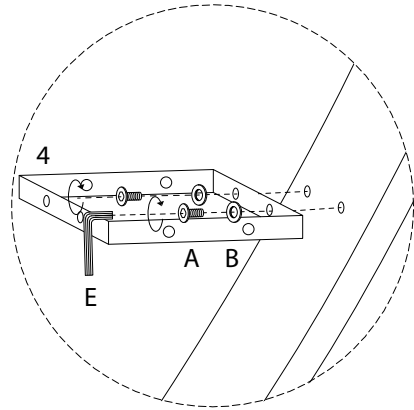

Diagram illustrating assembly instructions and safety warnings:

- Top Warning:** A warning triangle with an exclamation mark is connected to a box containing:
  - A circle showing an Allen key and a bolt.
  - A crossed-out power drill.
- Time:** A clock icon with the text "60'" below it, indicating a 60-minute assembly time.
- Bottom Warning:** A warning triangle with an exclamation mark is connected to a box containing:
  - A circle showing a rectangular block being placed on a textured surface.
  - A crossed-out diagram of a block being placed on a smooth surface.
- Person Icon:** A stick figure icon with the number "2" below it, indicating that two people are required for assembly.

x 4

E

x 1

F

x 1

G

x 4

1