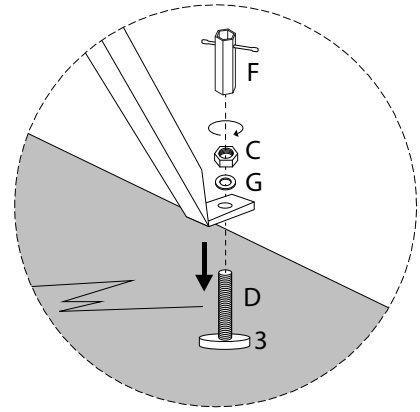

Diagram illustrating assembly instructions and safety warnings:

- Top Warning:** A warning triangle with an exclamation mark is connected to a box containing:
  - A circle showing an Allen key and a bolt.
  - A crossed-out power drill.
- Time:** A clock icon with the text "60'" below it, indicating a 60-minute assembly time.
- Bottom Warning:** A warning triangle with an exclamation mark is connected to a box containing:
  - A circle showing a rectangular block being placed on a textured surface.
  - A crossed-out diagram of a block being placed on a smooth surface.
- Person Icon:** A stick figure icon with the number "2" below it, indicating that two people are required for assembly.

2

3

G

x 4

C

x 4

F

x 1