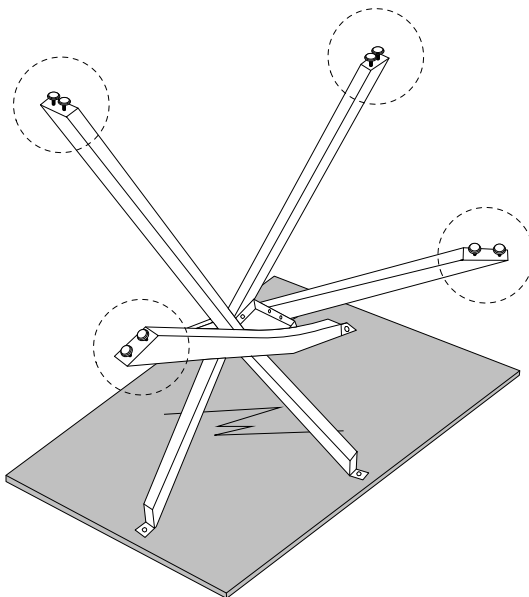

Diagram illustrating assembly instructions and safety warnings:

- Top Warning:** A warning triangle with an exclamation mark is connected to a box containing:
  - A circle showing an Allen key and a bolt.
  - A crossed-out power drill.
- Time:** A clock icon with the text "60'" below it, indicating a 60-minute assembly time.
- Bottom Warning:** A warning triangle with an exclamation mark is connected to a box containing:
  - A circle showing a rectangular block being placed on a textured surface.
  - A crossed-out diagram of a block being placed on a smooth surface.
- Person Icon:** A stick figure icon with the number "2" below it, indicating that two people are required for assembly.

2

3

G

x 4

C

x 4

F

x 1

4

5

x 8

!