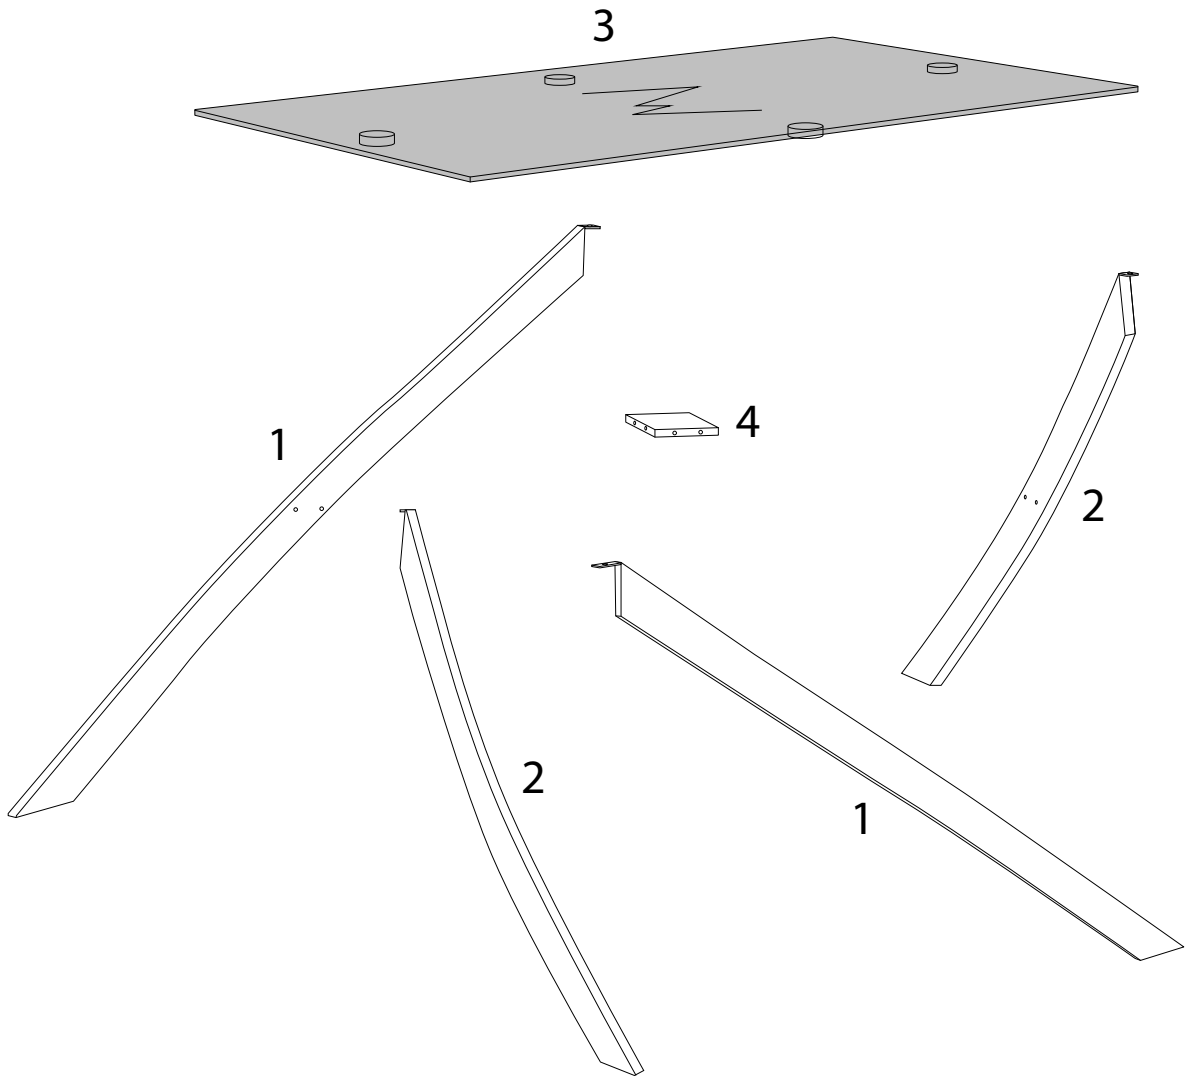

Diagram illustrating assembly instructions and safety warnings:

- Top Warning:** A warning triangle with an exclamation mark is connected to a box containing:
  - A circle showing an Allen key and a bolt.
  - A crossed-out power drill.
- Time:** A clock icon with the text "60'" below it, indicating a 60-minute assembly time.
- Bottom Warning:** A warning triangle with an exclamation mark is connected to a box containing:
  - A circle showing a rectangular block being placed on a textured surface.
  - A crossed-out diagram of a block being placed on a smooth surface.
- Person Icon:** A stick figure icon with the number "2" below it, indicating that two people are required for assembly.

<p>1</p>  <p>x 2</p>	<p>2</p>  <p>x 2</p>	<p>3</p>  <p>x 1</p>	<p>4</p>  <p>x 1</p>	<p>5</p>  <p>x 8</p>
---	---	---	--	---

A

x 8

B

x 8

C

x 4

D

4

5

x 8

!