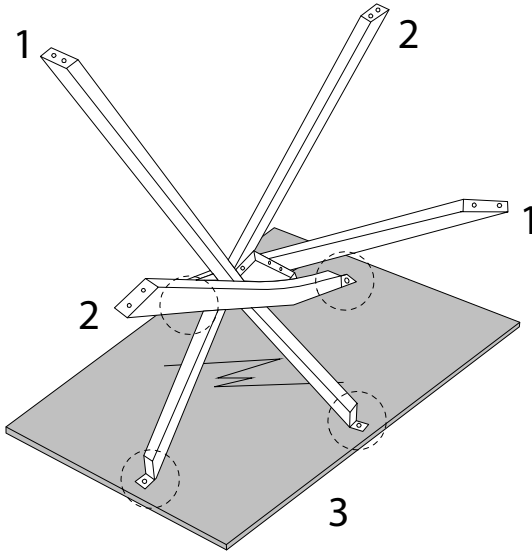

Diagram illustrating assembly instructions and safety warnings:

- Top Warning:** A warning triangle with an exclamation mark is connected to a box containing:
  - A circle showing an Allen key and a bolt.
  - A crossed-out power drill.
- Time:** A clock icon with the text "60'" below it, indicating a 60-minute assembly time.
- Bottom Warning:** A warning triangle with an exclamation mark is connected to a box containing:
  - A circle showing a rectangular block being placed on a textured surface.
  - A crossed-out diagram of a block being placed on a smooth surface.
- Person Icon:** A stick figure icon with the number "2" below it, indicating that two people are required for assembly.

2

3

G

x 4

C

x 4

F

x 1

4

5

x 8

!