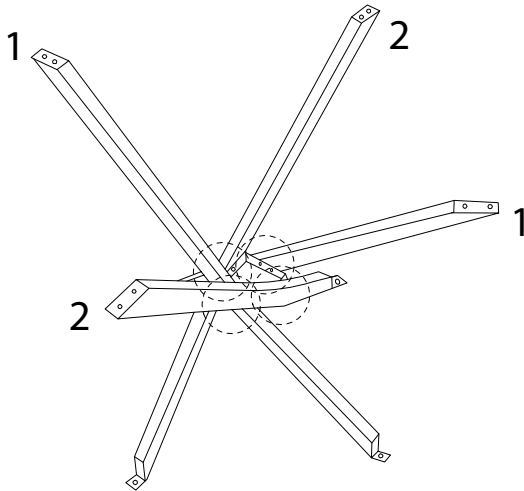

Diagram illustrating assembly instructions and safety warnings:

- Top Warning:** A warning triangle with an exclamation mark is connected to a box containing:
  - A circle showing an Allen key and a bolt.
  - A crossed-out power drill.
- Time:** A clock icon with the text "60'" below it, indicating a 60-minute assembly time.
- Bottom Warning:** A warning triangle with an exclamation mark is connected to a box containing:
  - A circle showing a rectangular block being placed on a textured surface.
  - A crossed-out diagram of a block being placed on a smooth surface.
- Person Icon:** A stick figure icon with the number "2" below it, indicating that two people are required for assembly.

x 4

E

x 1

F

x 1

G

x 4

1