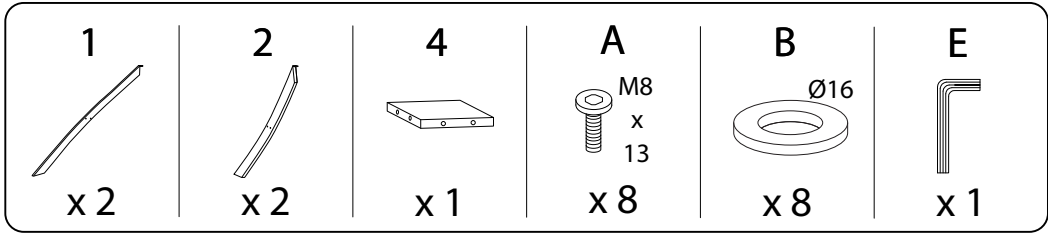

Diagram illustrating assembly instructions and safety warnings:

- Top Warning:** A warning triangle with an exclamation mark is connected to a box containing:
  - A circle showing an Allen key and a bolt.
  - A crossed-out power drill.
- Time:** A clock icon with the text "60'" below it, indicating a 60-minute assembly time.
- Bottom Warning:** A warning triangle with an exclamation mark is connected to a box containing:
  - A circle showing a rectangular block being placed on a textured surface.
  - A crossed-out diagram of a block being placed on a smooth surface.
- Person Icon:** A stick figure icon with the number "2" below it, indicating that two people are required for assembly.

<p>1</p>  <p>x 2</p>	<p>2</p>  <p>x 2</p>	<p>3</p>  <p>x 1</p>	<p>4</p>  <p>x 1</p>	<p>5</p>  <p>x 8</p>
---	---	---	--	---

A

x 8

B

x 8

C

x 4

D

x 4

E

x 1

F

x 1

G

x 4

1