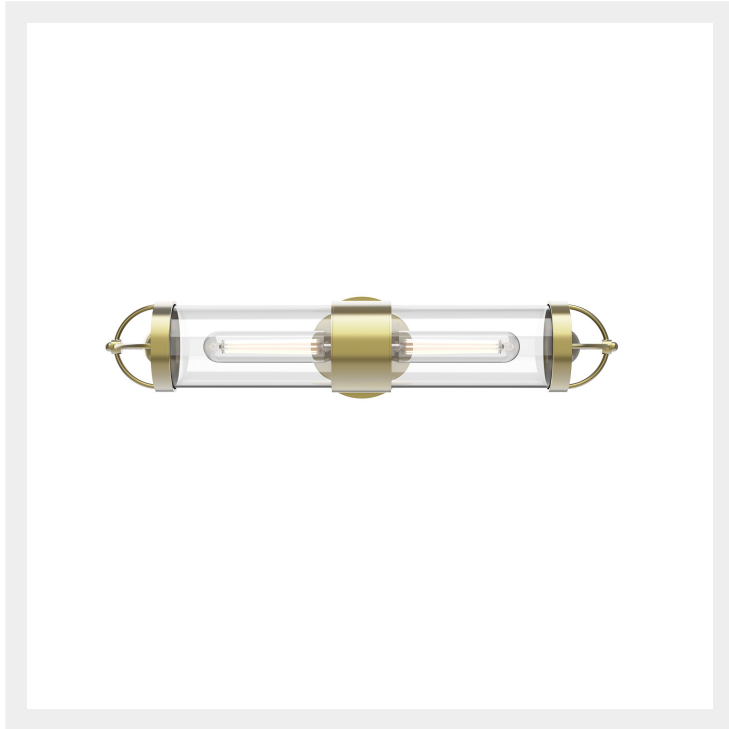

## LANCASTER WV361102

FIXTURE DIMENSIONS	W4-1/4" x H24" x E6"
HEIGHT FROM CENTER	12"
EXTENSION	6"
LAMP TYPE	E26
MAX WATTAGE	60W
BULB QTY	2
BULBS INCLUDED	No
VOLTAGE	120V
GLASS DETAILS	Clear Glass
MATERIAL	Brass; Steel;
INSTALL OPTIONS	Horizontal/Vertical; Wall;
LOCATION	Damp
CANOPY DIMENSIONS	D5" x E1/2"
PACKAGE SIZE	L17-1/4" x W16" x H8-1/2"
BRAND	Alora

[ D - Diameter, L - Length, W - Width, H - Height, E - Extension ]