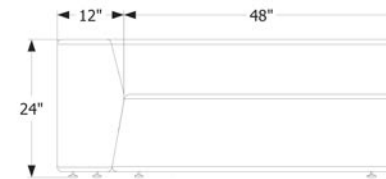

CAROLINE SEATING
CAROLINE SEATING 60

SKU
A-C-60-L-4
A-C-60-R-4

DIMENSIONS
60" W | 43" D | 24" H
Seat H 14.5"

CAROLINE SEATING
CAROLINE SEATING 72

SKU
A-C-72-L-4
A-C-72-R-4

DIMENSIONS
72" W | 43" D | 24" H
Seat H 14.5"

CAROLINE SEATING
CAROLINE SEATING 84

SKU
A-C-84-L-4
A-C-84-R-4

DIMENSIONS
84" W | 43" D | 24" H
Seat H 14.5"

CAROLINE SEATING
CAROLINE SEATING 96

SKU
A-C-96-L-4
A-C-96-R-4

DIMENSIONS
96" W | 43" D | 24" H
Seat H 14.5"