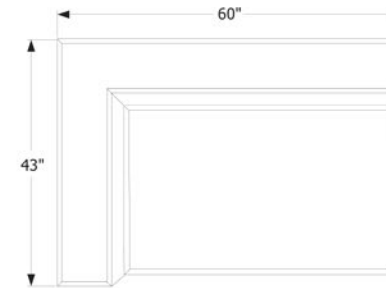

CAROLINE SEATING
CAROLINE SEATING 60

SKU
A-C-60-L-4
A-C-60-R-4

DIMENSIONS
60" W | 43" D | 24" H
Seat H 14.5"

CAROLINE SEATING
CAROLINE SEATING 72

SKU
A-C-72-L-4
A-C-72-R-4

DIMENSIONS
72" W | 43" D | 24" H
Seat H 14.5"

CAROLINE SEATING
CAROLINE SEATING 84

SKU
A-C-84-L-4
A-C-84-R-4

DIMENSIONS
84" W | 43" D | 24" H
Seat H 14.5"

CAROLINE SEATING
CAROLINE SEATING 96

SKU
A-C-96-L-4
A-C-96-R-4

DIMENSIONS
96" W | 43" D | 24" H
Seat H 14.5"