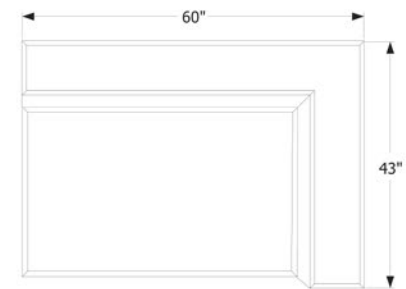

CAROLINE SEATING
CAROLINE SEATING 60

SKU
A-C-60-L-4
A-C-60-R-4

DIMENSIONS
60" W | 43" D | 24" H
Seat H 14.5"

CAROLINE SEATING
CAROLINE SEATING 72

SKU
A-C-72-L-4
A-C-72-R-4

DIMENSIONS
72" W | 43" D | 24" H
Seat H 14.5"

CAROLINE SEATING
CAROLINE SEATING 84

SKU
A-C-84-L-4
A-C-84-R-4

DIMENSIONS
84" W | 43" D | 24" H
Seat H 14.5"

CAROLINE SEATING
CAROLINE SEATING 96

SKU
A-C-96-L-4
A-C-96-R-4

DIMENSIONS
96" W | 43" D | 24" H
Seat H 14.5"