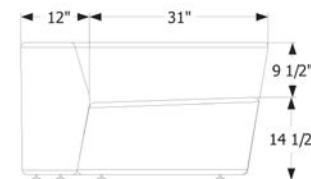

CAROLINE SEATING
CAROLINE SEATING 60

SKU
A-C-60-L-4
A-C-60-R-4

DIMENSIONS
60" W | 43" D | 24" H
Seat H 14.5"

CAROLINE SEATING
CAROLINE SEATING 72

SKU
A-C-72-L-4
A-C-72-R-4

DIMENSIONS
72" W | 43" D | 24" H
Seat H 14.5"

CAROLINE SEATING
CAROLINE SEATING 84

SKU
A-C-84-L-4
A-C-84-R-4

DIMENSIONS
84" W | 43" D | 24" H
Seat H 14.5"

CAROLINE SEATING
CAROLINE SEATING 96

SKU
A-C-96-L-4
A-C-96-R-4

DIMENSIONS
96" W | 43" D | 24" H
Seat H 14.5"