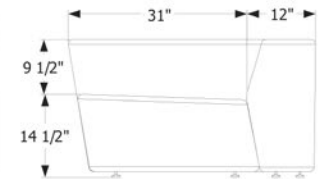

CAROLINE SEATING
CAROLINE SEATING 60

SKU
A-C-60-L-4
A-C-60-R-4

DIMENSIONS
60" W | 43" D | 24" H
Seat H 14.5"

CAROLINE SEATING
CAROLINE SEATING 72

SKU
A-C-72-L-4
A-C-72-R-4

DIMENSIONS
72" W | 43" D | 24" H
Seat H 14.5"

CAROLINE SEATING
CAROLINE SEATING 84

SKU
A-C-84-L-4
A-C-84-R-4

DIMENSIONS
84" W | 43" D | 24" H
Seat H 14.5"

CAROLINE SEATING
CAROLINE SEATING 96

SKU
A-C-96-L-4
A-C-96-R-4

DIMENSIONS
96" W | 43" D | 24" H
Seat H 14.5"