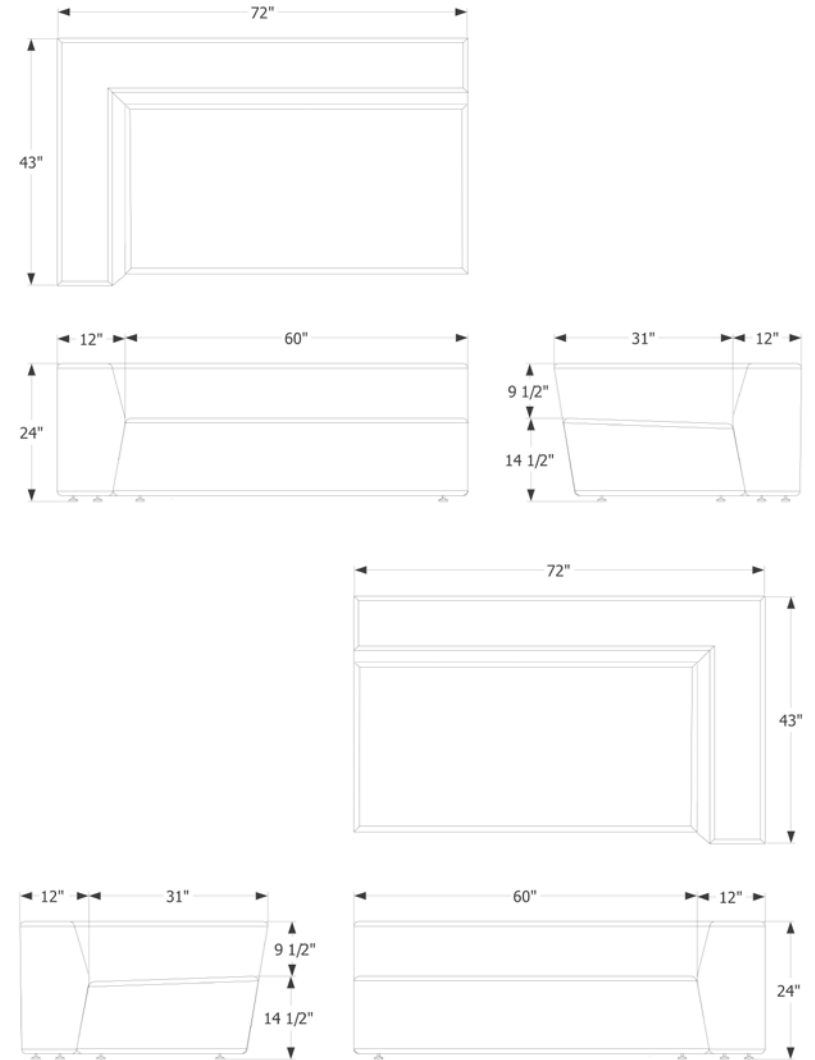

CAROLINE SEATING
CAROLINE SEATING 60

SKU
A-C-60-L-4
A-C-60-R-4

DIMENSIONS
60" W | 43" D | 24" H
Seat H 14.5"

CAROLINE SEATING
CAROLINE SEATING 72

SKU
A-C-72-L-4
A-C-72-R-4

DIMENSIONS
72" W | 43" D | 24" H
Seat H 14.5"

CAROLINE SEATING
CAROLINE SEATING 84

SKU
A-C-84-L-4
A-C-84-R-4

DIMENSIONS
84" W | 43" D | 24" H
Seat H 14.5"

CAROLINE SEATING
CAROLINE SEATING 96

SKU
A-C-96-L-4
A-C-96-R-4

DIMENSIONS
96" W | 43" D | 24" H
Seat H 14.5"