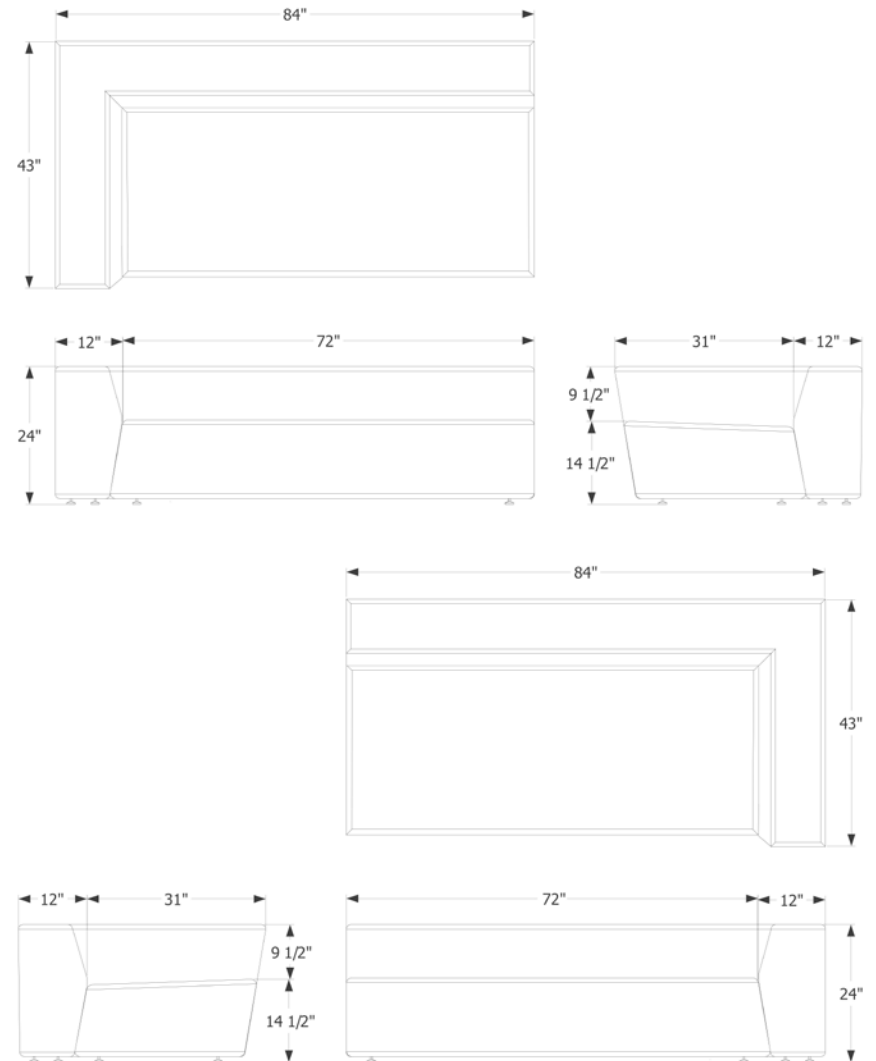

CAROLINE SEATING
CAROLINE SEATING 60

SKU
A-C-60-L-4
A-C-60-R-4

DIMENSIONS
60" W | 43" D | 24" H
Seat H 14.5"

CAROLINE SEATING
CAROLINE SEATING 72

SKU
A-C-72-L-4
A-C-72-R-4

DIMENSIONS
72" W | 43" D | 24" H
Seat H 14.5"

CAROLINE SEATING
CAROLINE SEATING 84

SKU
A-C-84-L-4
A-C-84-R-4

DIMENSIONS
84" W | 43" D | 24" H
Seat H 14.5"

CAROLINE SEATING
CAROLINE SEATING 96

SKU
A-C-96-L-4
A-C-96-R-4

DIMENSIONS
96" W | 43" D | 24" H
Seat H 14.5"