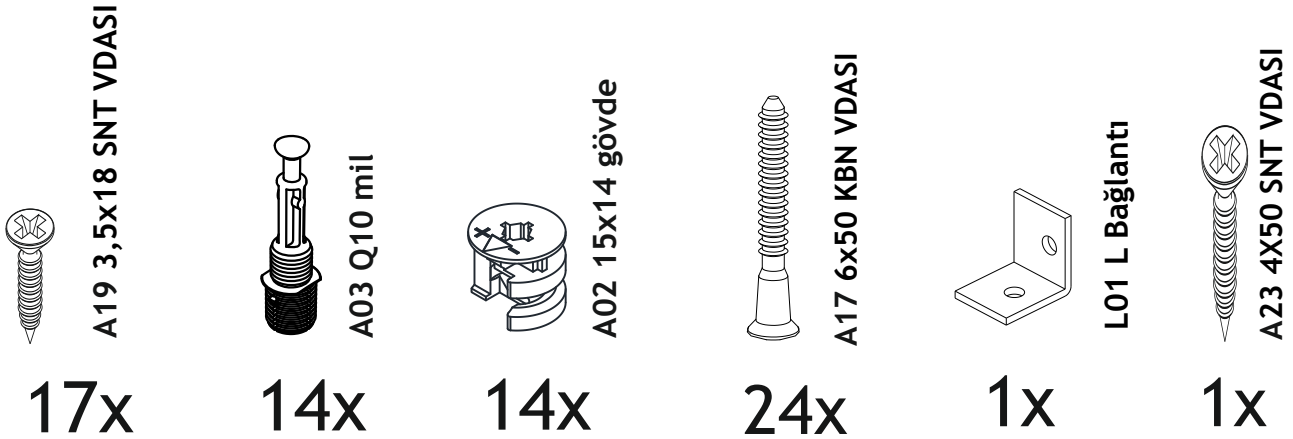

If you need your product to mount on the wall, Please use suitable rawlplug for your wall type. We send you rawlplugs suitable for concrete and brick walls.

Eğer ürününüzü duvara monte etmeniz gerekiyorsa, Gönderilen dübel beton duvarlara uygundur. Lütfen duvar tipinize uygun dübel temin ediniz.

HELEN

Disassembled Parts

Part#1	1x
Part#2	1x
Part#3	1x
Part#4	1x
Part#5	1x
Part#6	1x
Part#7	1x
Part#8	1x
Part#9	2x
Part#10	2x
Part#11	2x
Part#12	1x
Part#13	1x

Total 16x

HELEN

Tools & Installation Components

Please be aware that C01(bracket) and C04(pivot) parts may come as attached together.

1

A02

A17

2

Q15

1

3