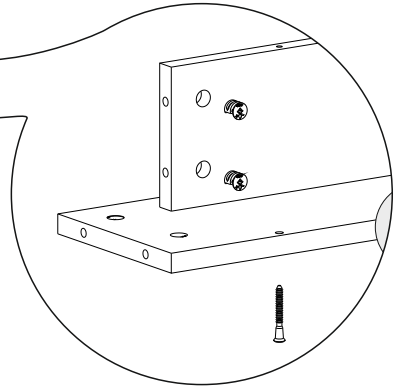

If you need your product to mount on the wall, Please use suitable rawlplug for your wall type. We send you rawlplugs suitable for concrete and brick walls.

Eğer ürününüzü duvara monte etmeniz gerekiyorsa, Gönderilen dübel beton duvarlara uygundur. Lütfen duvar tipinize uygun dübel temin ediniz.

HELEN

Disassembled Parts

Part#1	1x
Part#2	1x
Part#3	1x
Part#4	1x
Part#5	1x
Part#6	1x
Part#7	1x
Part#8	1x
Part#9	2x
Part#10	2x
Part#11	2x
Part#12	1x
Part#13	1x

Total 16x

HELEN

Tools & Installation Components

Please be aware that C01(bracket) and C04(pivot) parts may come as attached together.

1

A02

A17

2

Q15

1

3