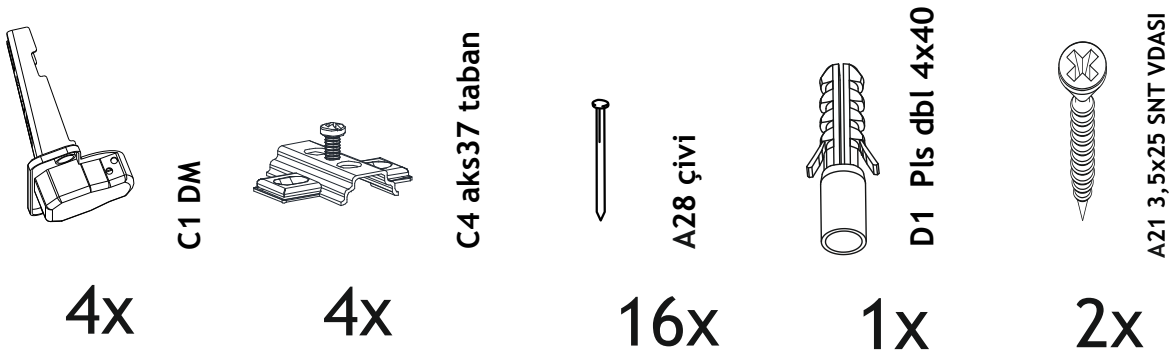

If you need your product to mount on the wall, Please use suitable rawlplug for your wall type. We send you rawlplugs suitable for concrete and brick walls.

Eğer ürününüzü duvara monte etmeniz gerekiyorsa, Gönderilen dübel beton duvarlara uygundur. Lütfen duvar tipinize uygun dübel temin ediniz.

HELEN

Disassembled Parts

Part#1	1x
Part#2	1x
Part#3	1x
Part#4	1x
Part#5	1x
Part#6	1x
Part#7	1x
Part#8	1x
Part#9	2x
Part#10	2x
Part#11	2x
Part#12	1x
Part#13	1x

Total 16x

HELEN

Tools & Installation Components

Please be aware that C01(bracket) and C04(pivot) parts may come as attached together.

1

A02

A17

2

Q15

1

3