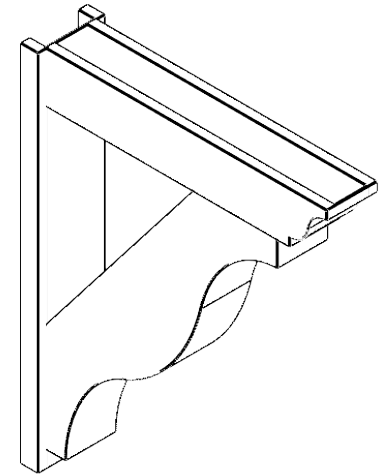

ITEM NUMBER: OUTUROC060X080X36000X44000X060X020X060FST04RCPR

6"W TOP X 8"W BACK X 36"D X 44"H X 6"T TOP X 2"T BACK TIMBERTHANE ROUGH CEDAR FUNSTON FAUX WOOD OPEN OUTLOOKER, TRADITIONAL TOP AND BLOCK BACK, 6"W CLOSED BRACE, PRIMED TAN

EKENA MILLWORK
 2300 WEST MAIN ST.
 CLARKSVILLE, TX 75426
 TOLL FREE: 866-607-0453
 WWW.EKENAMILLWORK.COM

NOTES

1. INSTALLATION TO BE COMPLETED IN ACCORDANCE WITH MANUFACTURER'S SPECIFICATIONS.
2. DRAWING MAY NOT BE TO SCALE
3. THIS DRAWING IS INTENDED FOR DESIGN AND PLANNING PURPOSES ONLY.
4. ALL INFORMATION CONTAINED HEREIN WAS CURRENT AT THE TIME OF DEVELOPMENT BUT MUST BE REVIEWED AND APPROVED BY THE PRODUCT MANUFACTURER TO BE CONSIDERED ACCURATE.
5. TIMBERTHANE ARCHITECTURAL PRODUCTS ARE MADE FROM HIGH DENSITY URETHANE AND COME FACTORY PRIMED