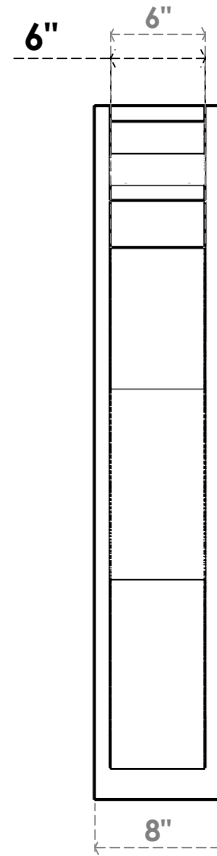

ITEM NUMBER: OUTUROC060X080X36000X44000X060X020X060FST04RCPR

6"W TOP X 8"W BACK X 36"D X 44"H X 6"T TOP X 2"T BACK TIMBERTHANE ROUGH CEDAR FUNSTON FAUX WOOD OPEN OUTLOOKER, TRADITIONAL TOP AND BLOCK BACK, 6"W CLOSED BRACE, PRIMED TAN

EKENA MILLWORK
 2300 WEST MAIN ST.
 CLARKSVILLE, TX 75426
 TOLL FREE: 866-607-0453
 WWW.EKENAMILLWORK.COM

NOTES

1. INSTALLATION TO BE COMPLETED IN ACCORDANCE WITH MANUFACTURER'S SPECIFICATIONS.
2. DRAWING MAY NOT BE TO SCALE
3. THIS DRAWING IS INTENDED FOR DESIGN AND PLANNING PURPOSES ONLY.
4. ALL INFORMATION CONTAINED HEREIN WAS CURRENT AT THE TIME OF DEVELOPMENT BUT MUST BE REVIEWED AND APPROVED BY THE PRODUCT MANUFACTURER TO BE CONSIDERED ACCURATE.
5. TIMBERTHANE ARCHITECTURAL PRODUCTS ARE MADE FROM HIGH DENSITY URETHANE AND COME FACTORY PRIMED