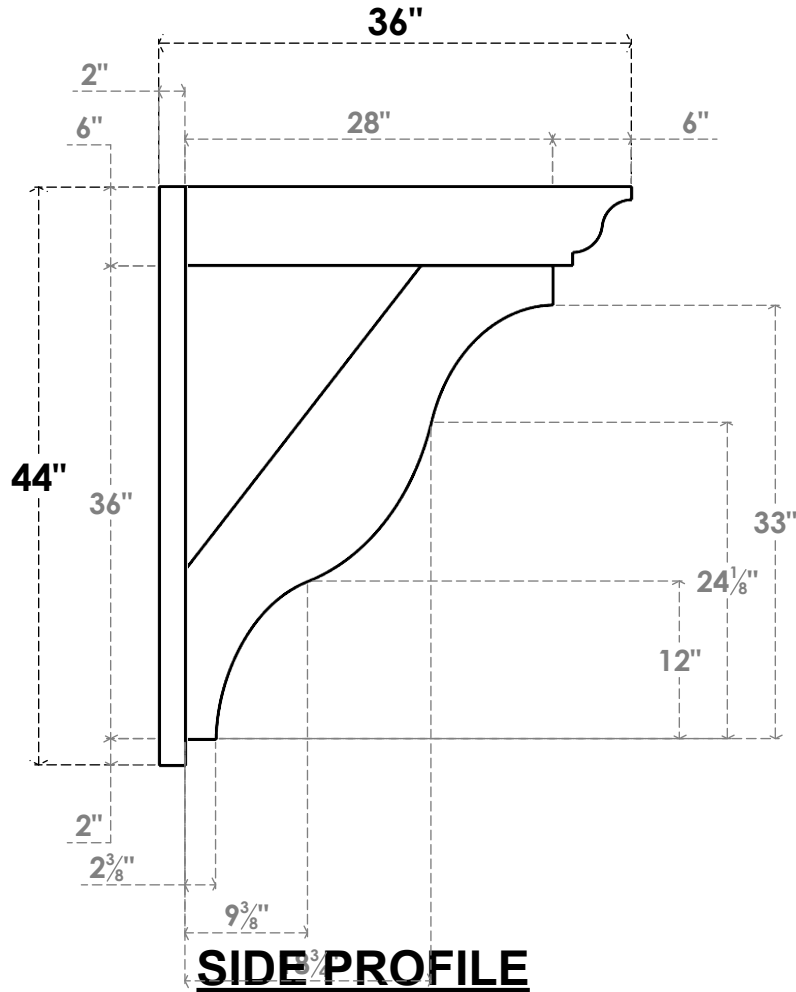

ITEM NUMBER: OUTUROC060X080X36000X44000X060X020X060FST04RCPR

6"W TOP X 8"W BACK X 36"D X 44"H X 6"T TOP X 2"T BACK TIMBERTHANE ROUGH CEDAR FUNSTON FAUX WOOD OPEN OUTLOOKER, TRADITIONAL TOP AND BLOCK BACK, 6"W CLOSED BRACE, PRIMED TAN