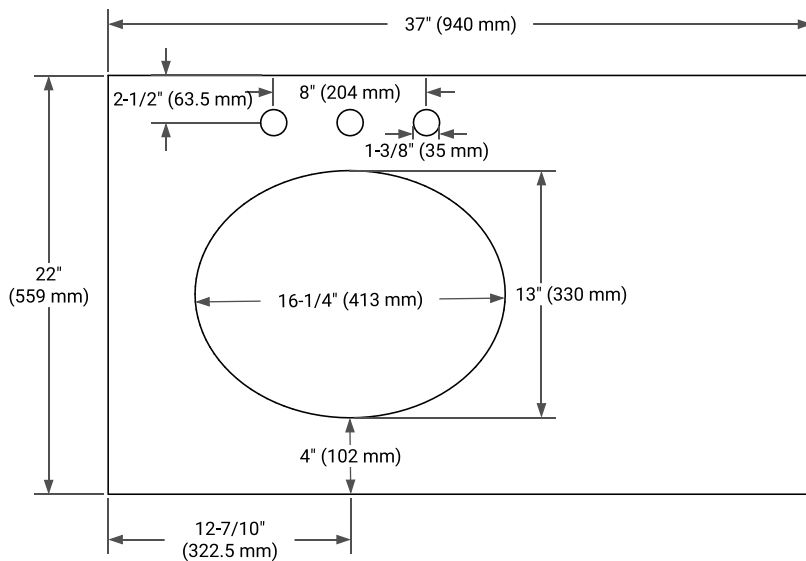

37" LEFT OVAL SINK COUNTERTOP WITH 0.75 IN. THICKNESS

OVERALL DIMENSIONS

37" W x 22" D x 0.75" H

COUNTERTOP OPTIONS

FEATURES

- Solid countertop with mitered edges & seams
- Undermount white oval sink
- Pre-drilled for 8" widespread faucet

INCLUDED

- Countertop
- Matching Backsplash
- Oval Sink

COUNTERTOP PLAN VIEW