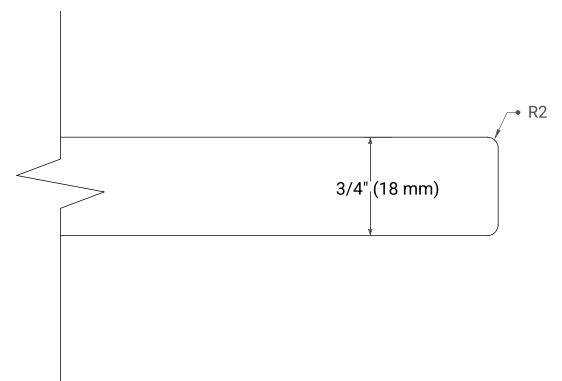

EDGE SIDE VIEW