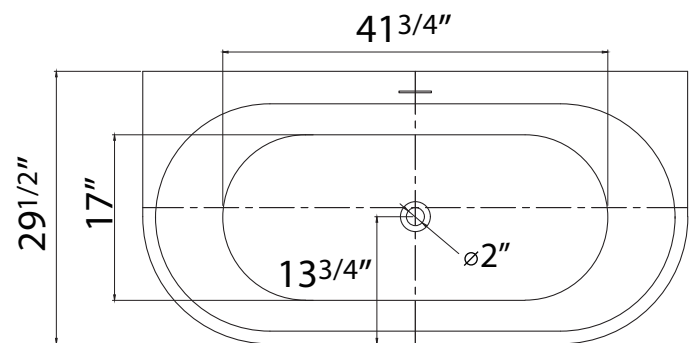

# DIMENSION DETAILS

## Freestanding Bathtub

### MODEL No.Z35E2S

**Z35E2S-59"**

ADJUSTABLE FOOT: 4 PCS

(Side View)

(Top View)