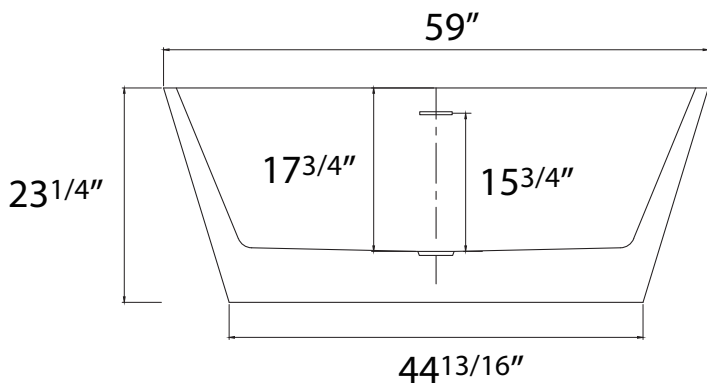

# DIMENSION DETAILS

### MODEL No.Z35E2S

**Z35E2S-59"**

ADJUSTABLE FOOT: 4 PCS

(Side View)

(Top View)