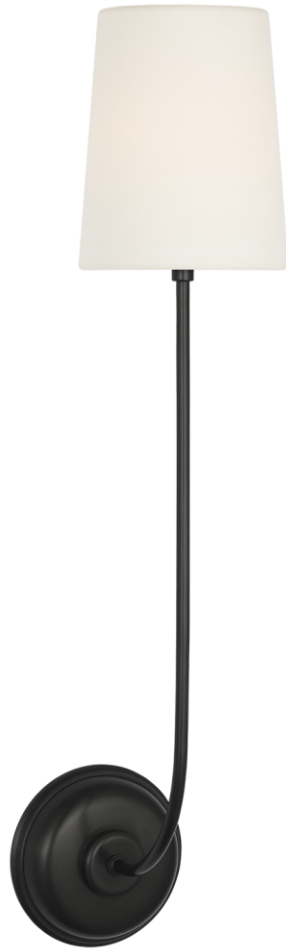

TEAR SHEET

Vendome 26" Single Cordless Sconce

Item # TOB 2428BZ-L-CL

Designer: Thomas O'Brien

Height: 26.25"

Width: 5.5"

Extension: 8.25"

Backplate: 5.25" Round

Finishes: BZ, HAB, PN

Shade Treatments: L

Shade Details: 4.5" x 5.5" x 6.75"

Lightsource: Rechargeable LED w/ Touch Dimmer

Wattage: 1.7w (60 - 250lm)

Weight: 2.86 Pounds

Note: UL Only | Remote Compatible Rechargeable LED Lightsource Included | Charging Cable Included | Remote Control Sold Separately