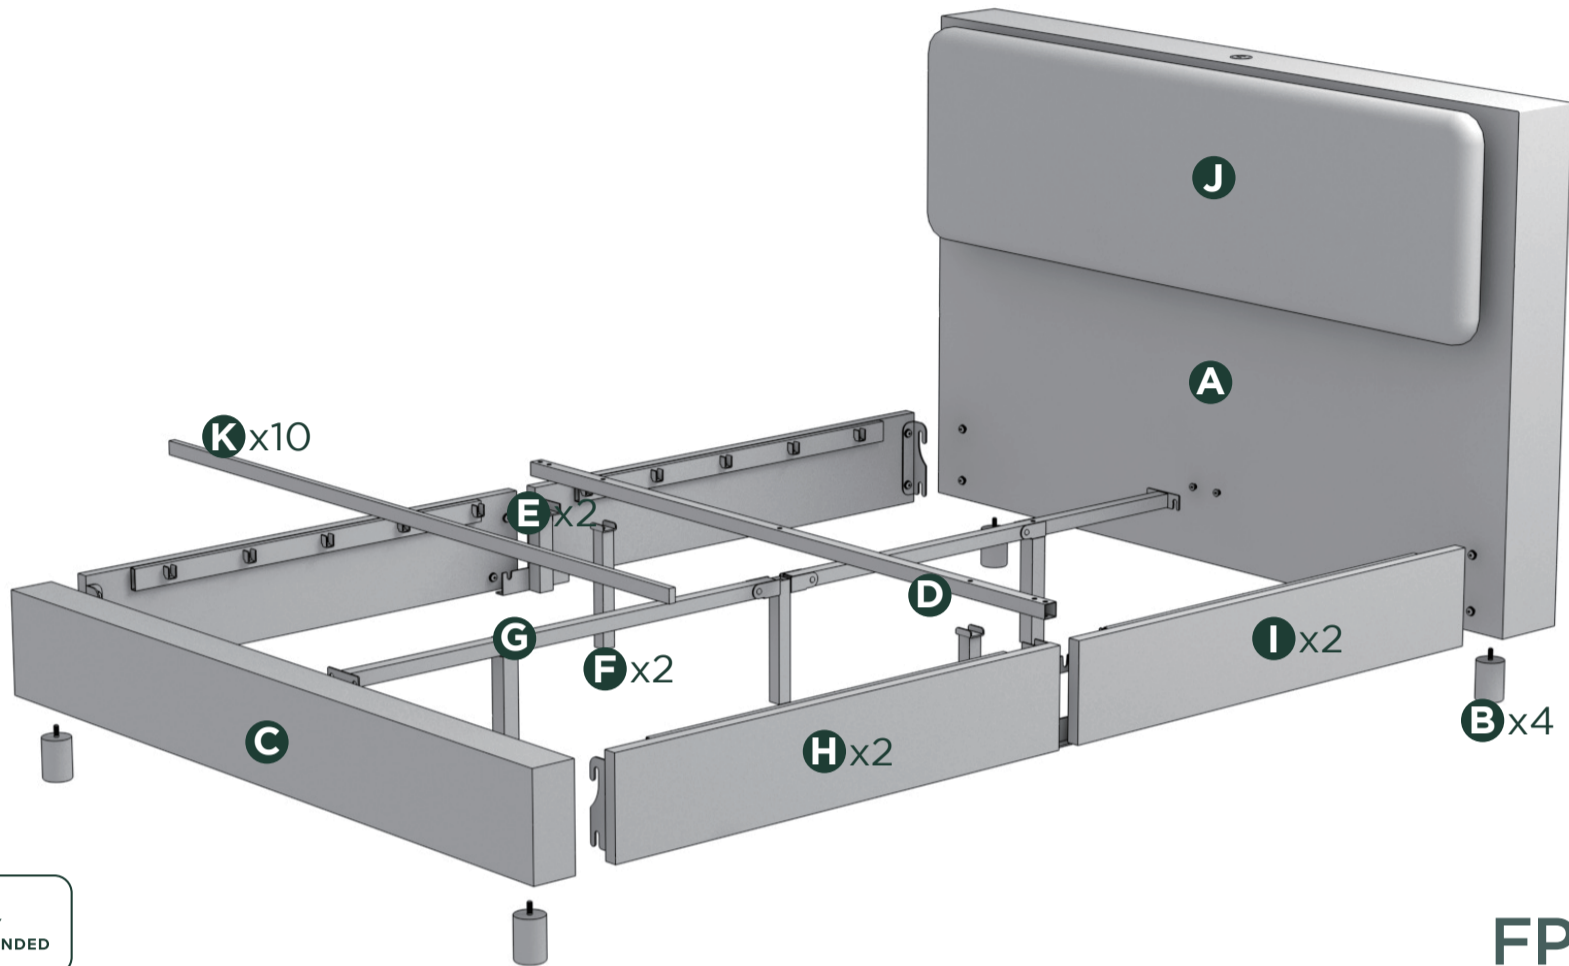

Easy as 1-2-3 Assembly Instruction

Numbers must Match for Secure Assembly

FPPTC-1

Components

Return Policy

ZINUS believes you will absolutely love your new addition to your home, but if for some reason you want to return the product, please contact us directly before you decide to return your product to the retailer. Our Customer Service organization can answer most concerns and can assist you with any questions you may have about your new product. Please contact us first by emailing customerservice@zinusinc.com or by submitting a request at <https://support.zinus.com>

1

2

3

4

5

6

7

8

17

Adjust the tilt of your headboard using one of four convenient grooves behind the tufted cushions for optimal support.

18

To release the tilted headboard, lift it out of its groove and return it to its original position.