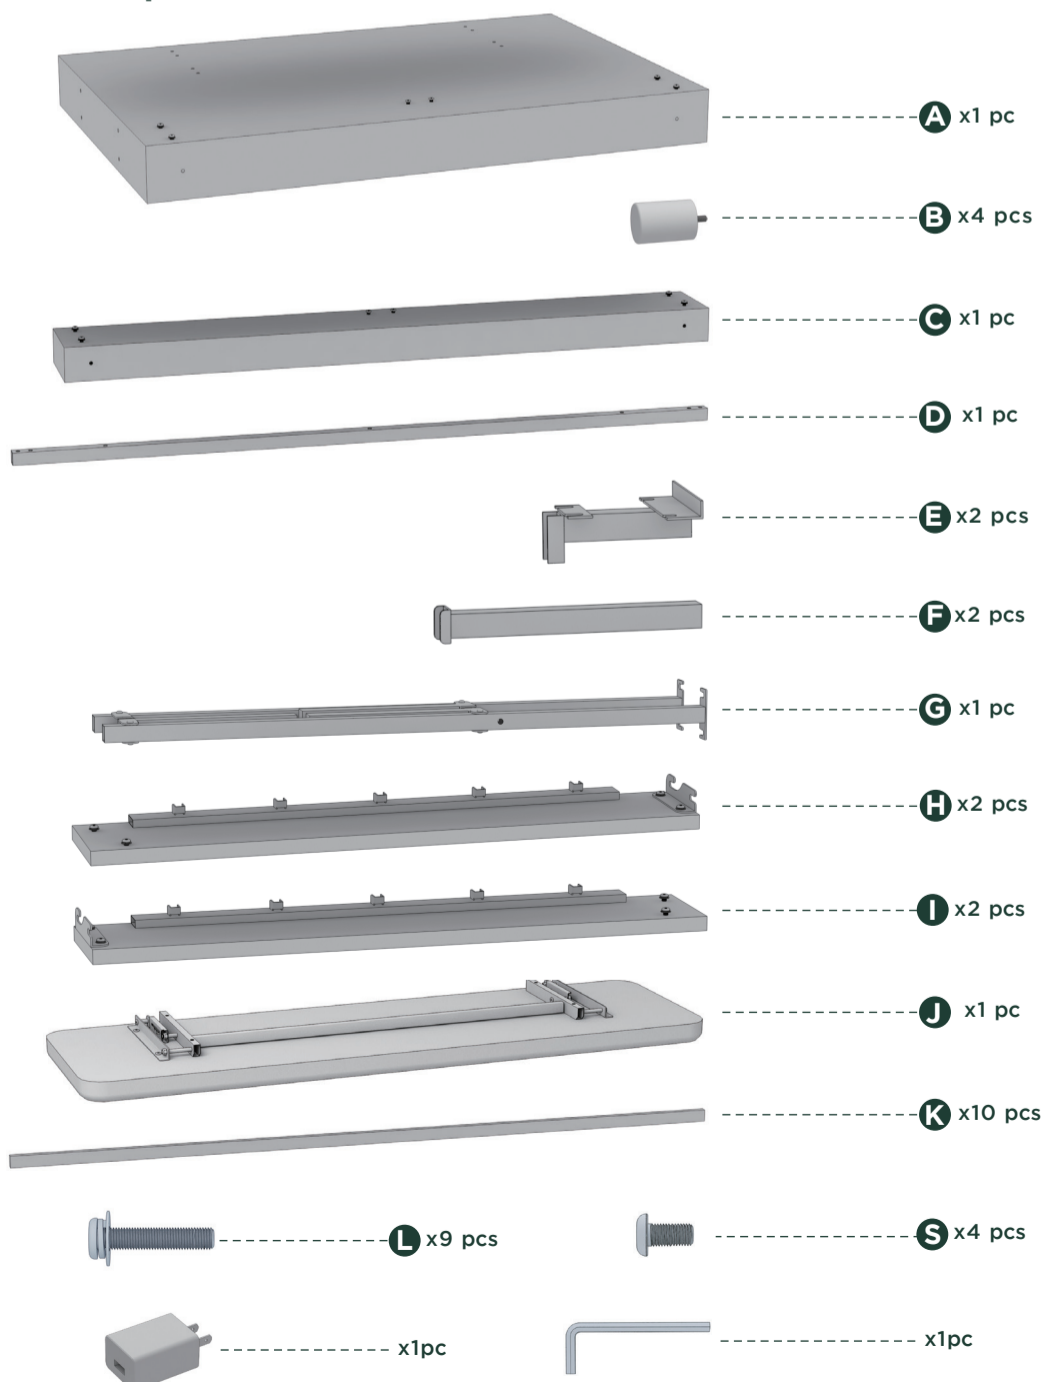

Easy as 1-2-3 Assembly Instruction

Numbers must Match for Secure Assembly

FPPTC-1

Components

Return Policy

ZINUS believes you will absolutely love your new addition to your home, but if for some reason you want to return the product, please contact us directly before you decide to return your product to the retailer. Our Customer Service organization can answer most concerns and can assist you with any questions you may have about your new product. Please contact us first by emailing customerservice@zinusinc.com or by submitting a request at <https://support.zinus.com>

17

Adjust the tilt of your headboard using one of four convenient grooves behind the tufted cushions for optimal support.

18

To release the tilted headboard, lift it out of its groove and return it to its original position.