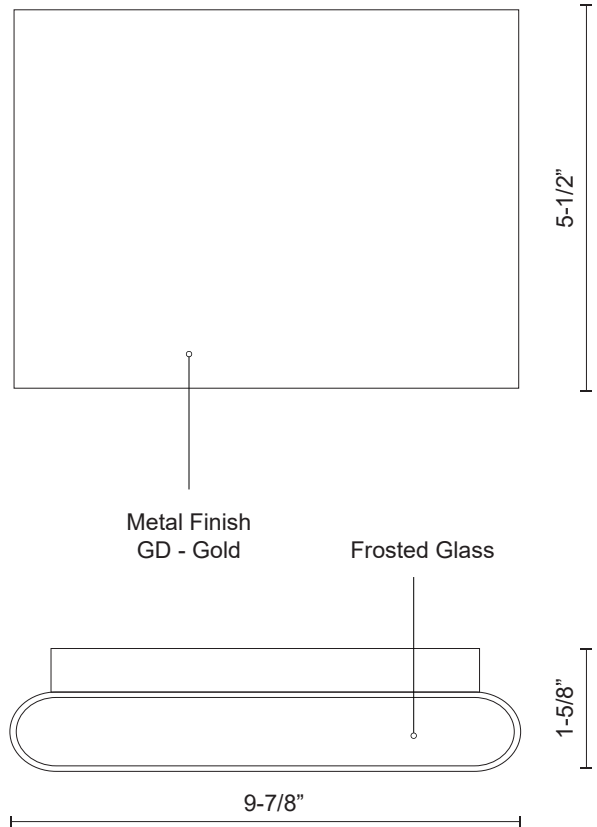

SLATE AT6510-GD

WALL

PROJECT

AT6510-GD
Gold

SPECIFICATION DETAILS

* For custom options, consult factory for details.

Fixture Dimensions	W9-7/8" x H5-1/2" x E1-5/8"
Light Source	AC LED Module
Wattage	19W
Total Lumens	1600lm
Delivered Lumens	GD-802lm
Voltage	120V
Color Temperature	3000K
CRI (Ra)	90CRI
Optional Color Temps	2700K - 5000K Available, Minimum Order Quantities Apply
LED Rated Life	50,000 hours
Dimming	100% - 10%, ELV Dimmer (Not Included)
Glass Details	Frosted Glass
ADA Compliant	Yes
Location	Dry
Compliance	ADA
Warranty	5 Years
Illumination Direction	Up and Down
Mounting Style	All Orientation; Wall;

DESCRIPTION

This minimalist sleek cast-aluminum wall sconce is a beautiful addition to any indoor or outdoor application. Finished with a high-end gold cast aluminum, rectangular in size with smooth, sleek, rounded corners. Premium frosted optical lenses, which emits the light from the fixture evenly against the wall.