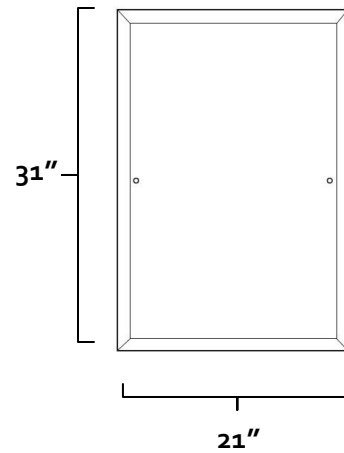

**SPECIFICATIONS**

**ADJUSTABLE MIRRORS  
RECTANGLE BEVEL**

**FEATURES**

Transitional styling  
Multiple finishes  
Concealed installation

**WARRANTY**

Limited lifetime

**MATERIAL**

Glass

**Item#**

---

**2131-RTG**

NOTE: Dimensions and specifications are subject to change without notice.