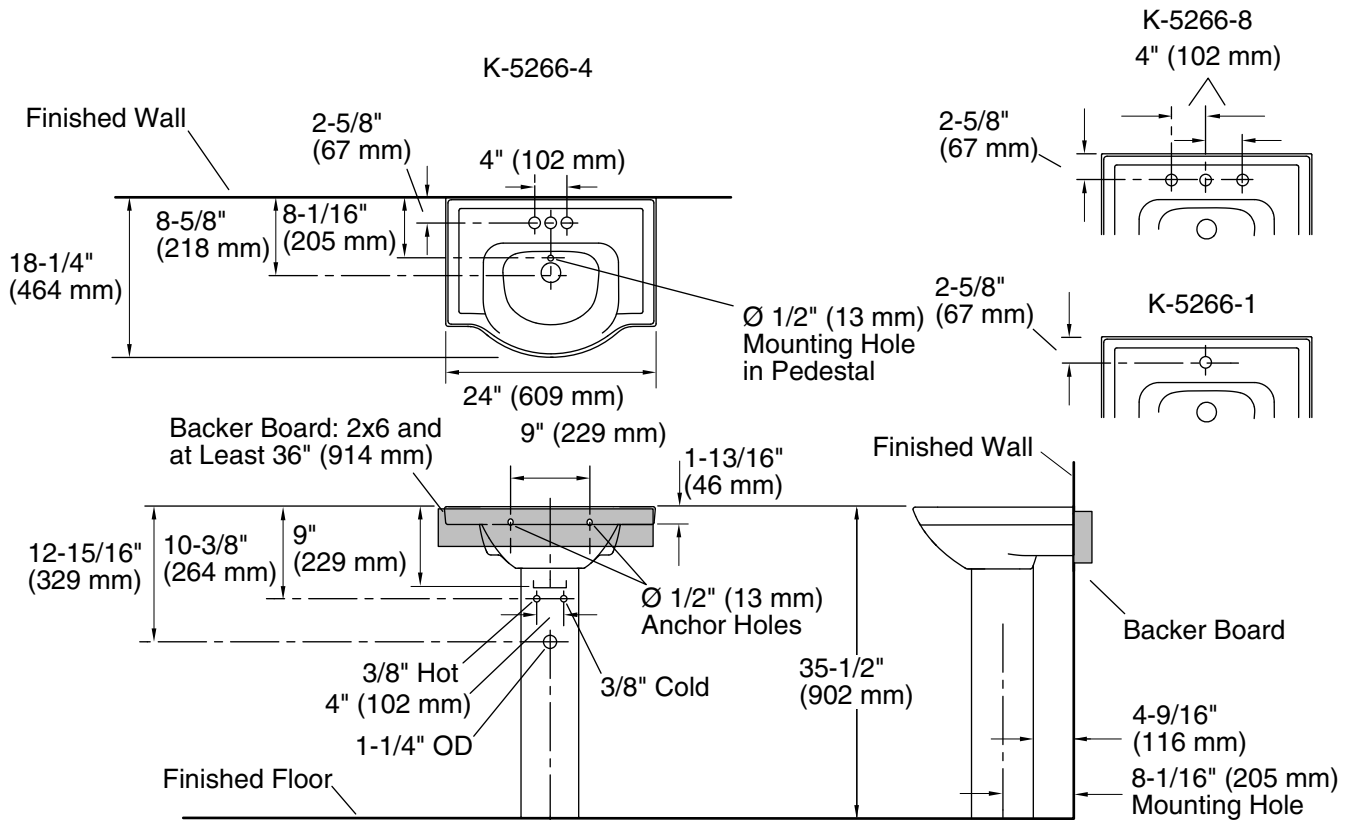

Technical Information

All product dimensions are nominal.

Installation:	Pedestal
Bowl area:	Length: 14-7/8" (378 mm) Width: 12-5/8" (321 mm) Water depth: 4" (102 mm)
Number of deck holes:	3
Faucet hole spacing:	8" (203 mm)
Faucet hole(s):	1-3/8" (35 mm)
Drain hole:	1-3/4" (44 mm)

Notes

Install this product according to the installation instructions.