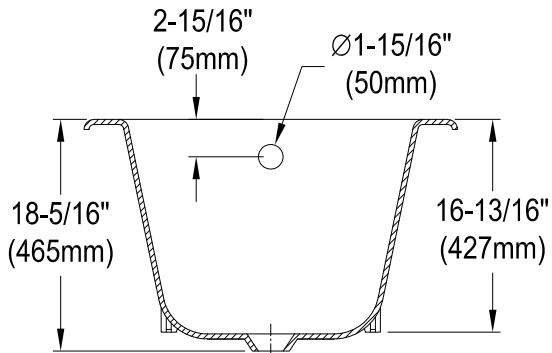

VCT7D6630NF1,5,8

67" Cast Iron Bathtub With 7" Faucet Drillings

M10 x 20 (4 pcs)

Section A-A