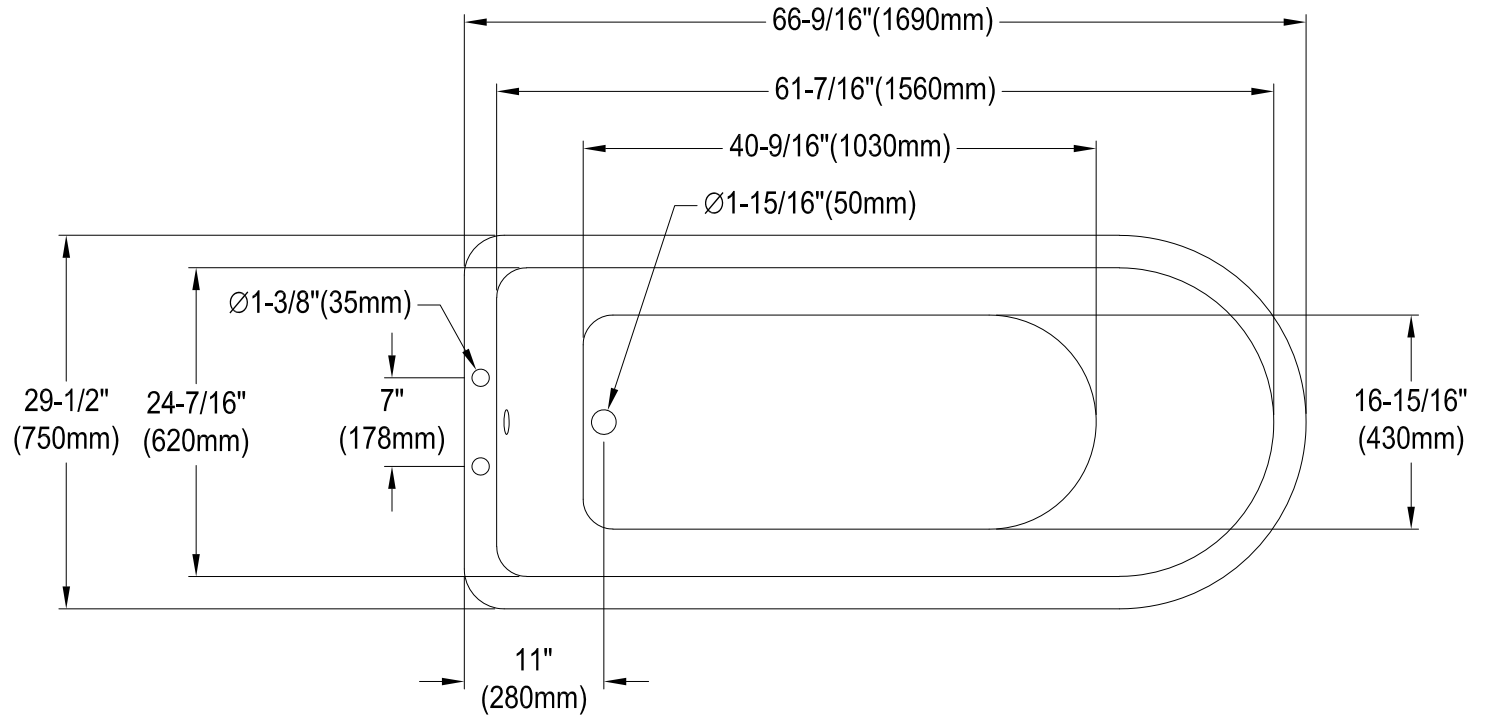

VCT7D6630NF1,5,8

67" Cast Iron Bathtub With 7" Faucet Drillings

M10 x 20 (4 pcs)

Section A-A