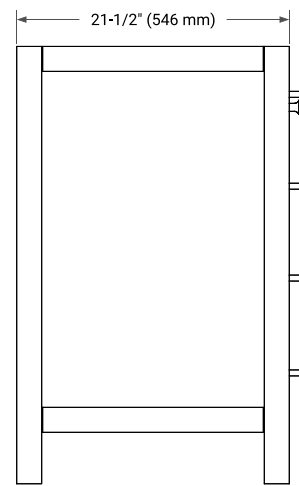

## BASE CABINET DIMENSIONS

42" W x 21.5" D x 34.5" H

## FRONT VIEW

## SIDE VIEW