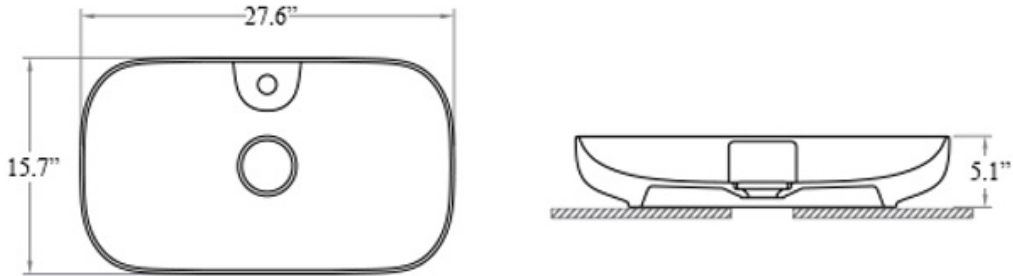

* WS Bath Collections reserves the right to revise dimensions or information on this sheet without notice

Collection Vision	Model Vision 162 0	Dimensions Metric <i>1 inch = 2.54 cm</i> <i>1 inch = 25.4 mm</i>	 1051 Lea Drive - Collegeville, PA 19426 Tel. 215 513 9400 - Fax 610 831 0215 www.ws bathcollections.com - info@ws bathcollections.com
-------------------------------	--------------------------------	---	---

Vision 6

* WS Bath Collections reserves the right to revise dimensions or information on this sheet without notice

<p>Collection Vision</p>	<p>Model Vision 6042</p>	<p>Dimensions Metric <i>1 inch = 2.54 cm</i> <i>1 inch = 25.4 mm</i></p>	<p> 1051 Lea Drive - Collegeville, PA 19426 Tel. 215 513 9400 - Fax 610 831 0215 www.ws bathcollections.com - info@ws bathcollections.com</p>
---------------------------------------	---------------------------------------	--	---