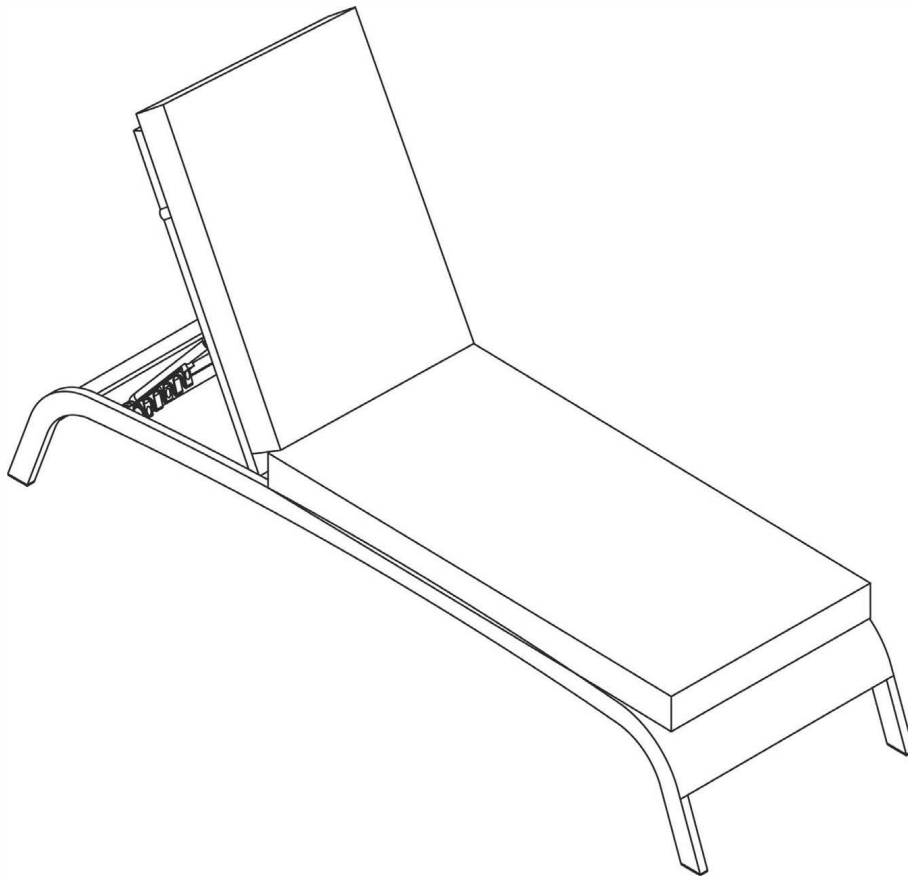

Product size:
D200*W60*H40/95cm

The intended use of this product is for domestic use only.

Important, please retain for future reference.

Read carefully.

Adjustable Sunlounger

Assembly Instructions

Before you start