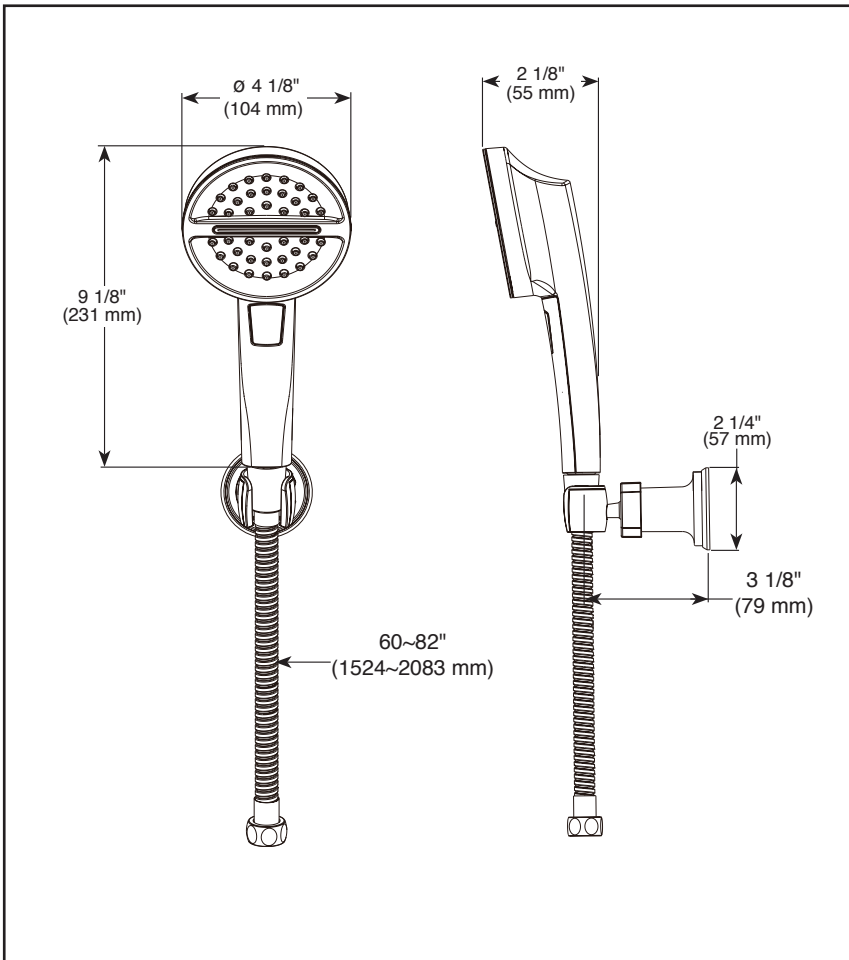

see what Delta can do™

WALL MOUNT HAND SHOWER

■ 3-Spray Setting Hand Shower

FEATURES:

- Touch-Clean® Spray Holes
- Lumicoat® Finish (-PR models only)
- Lumicoat® Finishes easily wipe clean without cleaners and chemicals on the products most commonly touched areas

STANDARD SPECIFICATIONS:

- Max flow rate 1.75 gpm @80 PSI, 6.6 L/min @ 550 kPa
- 60" - 82" (1524 mm - 2083 mm) stretchable metal hose
- Adjustable wall mount for hands-free showering
- Change spray modes with push button
- Push button activates pause – pause is a non-positive shut-off
- Certified dual check valves for backflow prevention
- Ball connector swivel angle is 40° (20° per side)
- Lumicoat® is not applied to the shower hose
- 3 Spray settings include: Full Body spray, Soft Waterfall spray, and Pause

▲ Designate proper finish suffix

COMPLIES WITH:

- ASME A112.18.1 / CSA B125.1♦
 - ASME A112.18.3♦
 - EPA WaterSense®
- ♦ Your Delta hand shower incorporates a backflow protection system that has been tested to be in compliance with ASME A112.18.3 and ASME A112.18.1/CSA B125.1. It incorporates two certified check valves in series, which operate independently and are integral, non-serviceable parts of the wand assembly.